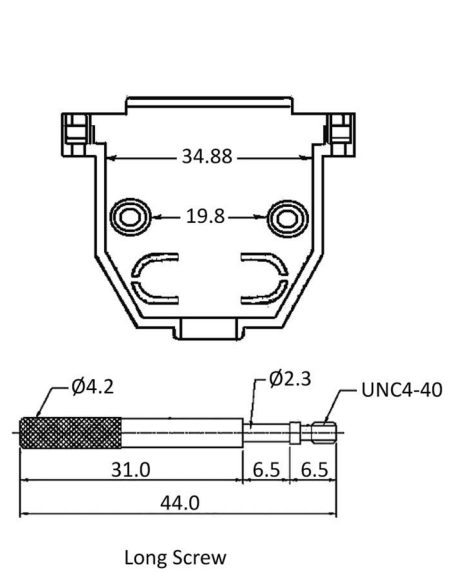

D-Sub Accessories Plastic Housings

Metalized, long Thumbscrews

MATERIAL:

Material (Housing): plastic

HANDLING:

Packaging: bulk

TOLERANCE:

.X: ± 0.38

.XX: ± 0.25

PH9LM

PH15LM

PH25LM

Long Screw

Order Information

Identifier:	No. of Contacts:	Version:	Colour:
PH	#	L	M
Housing with screw locking	9: 9 poles 15: 15 poles 25: 25 poles	long thumbscrews	metalized