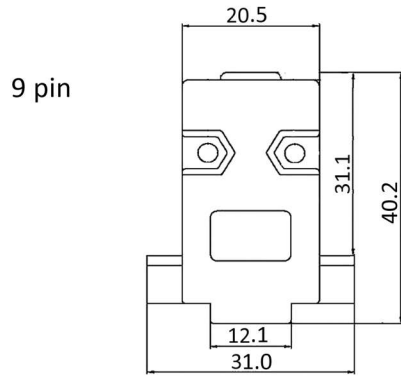

D-Sub Accessories Plastic Housings

Metalized, long Thumbscrews

MATERIAL:

Material (Housing): plastic

HANDLING:

Packaging: bulk

TOLERANCE:

.X: ± 0.38

.XX: ± 0.25

PH9LM

PH15LM

PH25LM

Long Screw

Order Information

Identifier:	No. of Contacts:	Version:	Colour:
PH	#	L	M
Housing with screw locking	9: 9 poles 15: 15 poles 25: 25 poles	long thumbscrews	metalized