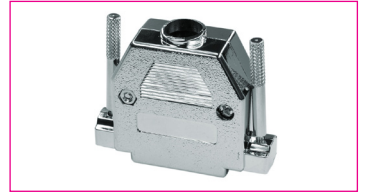

D-Sub Accessories Plastic Housings

Metalized, long Thumbscrews

MATERIAL:

Material (Housing): plastic

HANDLING:

Packaging: bulk

TOLERANCE:

.X: ± 0.38

.XX: ± 0.25

PH9LM

PH15LM

PH25LM

Long Screw

Order Information

Identifier:	No. of Contacts:	Version:	Colour:
PH	#	L	M
Housing with screw locking	9: 9 poles 15: 15 poles 25: 25 poles	long thumbscrews	metalized