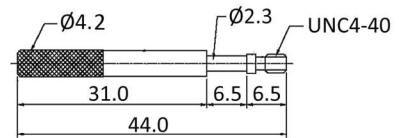

.XX: ± 0.25

PH9LM

PH15LM

PH25LM

Long Screw

Order Information

Identifier:	No. of Contacts:	Version:	Colour:
PH	#	L	M
Housing with screw locking	9: 9 poles 15: 15 poles 25: 25 poles	long thumbscrews	metalized