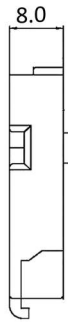

D-Sub Accessories Plastic Housings

Metalized, long Thumbscrews

MATERIAL:

Material (Housing): plastic

HANDLING:

Packaging: bulk

TOLERANCE:

.X: ± 0.38

.XX: ± 0.25

PH9LM

PH15LM

PH25LM

Long Screw

Order Information

Identifier:	No. of Contacts:	Version:	Colour:
PH	#	L	M
Housing with screw locking	9: 9 poles 15: 15 poles 25: 25 poles	long thumbscrews	metalized