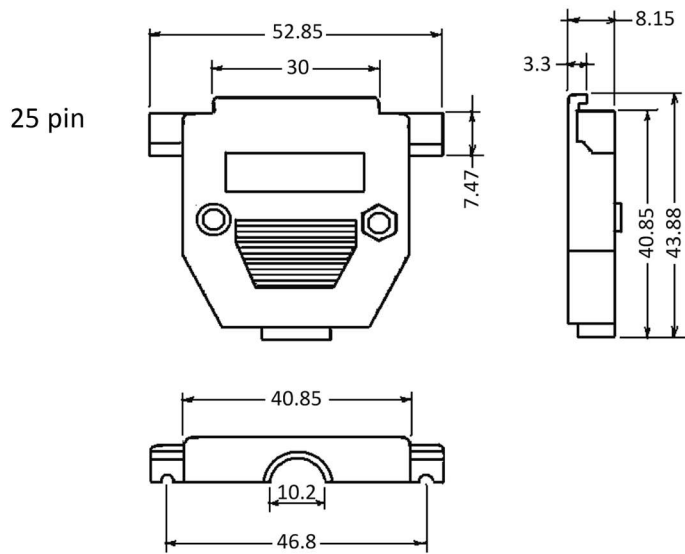

D-Sub Accessories Plastic Housings

Metalized, long Thumbscrews

MATERIAL:

Material (Housing): plastic

HANDLING:

Packaging: bulk

TOLERANCE:

.X: ± 0.38

.XX: ± 0.25

PH9LM

PH15LM

PH25LM

Long Screw

Order Information

Identifier:	No. of Contacts:	Version:	Colour:
PH	#	L	M
Housing with screw locking	9: 9 poles 15: 15 poles 25: 25 poles	long thumbscrews	metalized