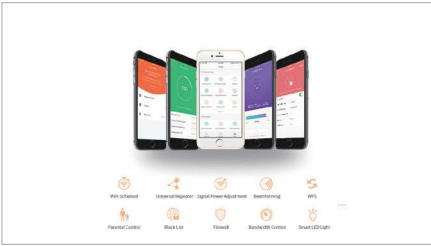

4*6dBi External Antennas for Better WiFi Signal

Designed with 4*6dBi external dual band antennas, combined with Beamforming signal tracing technology, the Wi-Fi signal is aggregated into a beam directly towards users' device to ensure the best experience.

Main Features

Tenda WiFi app for your smart life

Tenda WiFi app allows you to upgrade online, manage your network and devices remotely and get a real-time understanding of usage of your router, making life simple and easy.