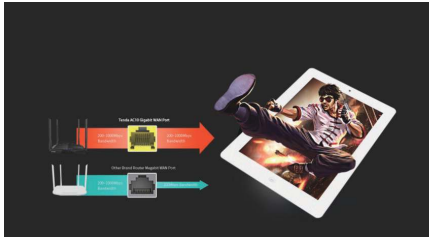

Tenda

All for better networking.

AC10 v3.0

AC1200 Dual Band Gigabit WiFi Router

www.tendacn.com

AC10 v3.0

AC1200 Dual Band Gigabit Wireless Router

AC10 offers dual-band Gigabit wireless with all-new 802.11ac Wave 2.0 standard. Its powerful 1GHz CPU provide the best performance in both 2.4GHz and 5GHz. The 5GHz band works at up to 867Mbps, while the 2.4GHz frequency tops 300Mbps, serving an incredible combined bandwidth of 1167Mbps.

Main Features

Super Experience for Gaming and Streaming

With 1 GHz CPU made with 28 nm process, AC10 manifests excellent capacity on data processing and energy conservation. It works well with optical fiber with bandwidth ranging from 50 M, 100 M, 200 M to even 1000 M, allowing you to enjoy smooth HD videos and games.

All Gigabit ports for full play of your ever-increasing bandwidth of optical fiber

AC10 is a high-performance WiFi router designed with full Gigabit WAN and LAN ports, removing the bottleneck of wired ports speed when working with faster bandwidth of optical fiber.