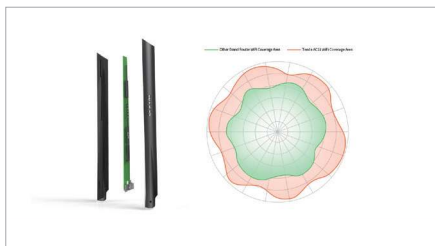

4*6dBi External Antennas for Better WiFi Signal

Designed with 4*6dBi external dual band antennas, combined with Beamforming signal tracing technology, the Wi-Fi signal is aggregated into a beam directly towards users' device to ensure the best experience.