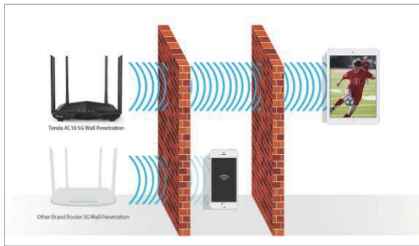

All Gigabit ports for full play of your ever-increasing bandwidth of optical fiber

AC10 is a high-performance WiFi router designed with full Gigabit WAN and LAN ports, removing the bottleneck of wired ports speed when working with faster bandwidth of optical fiber.

Strong Dual Band WiFi Signal for Multi-wall Penetration

With the new generation 802.11ac wave 2.0 standard, AC10 offers a concurrent dual band data rate of as high as 1167 Mbps. Wireless signal boosting technology both on 2.4 GHz and 5 GHz bands broadens your WiFi coverage, and Beamforming+ technology makes WiFi signal of AC10 outstanding behind multiple walls.