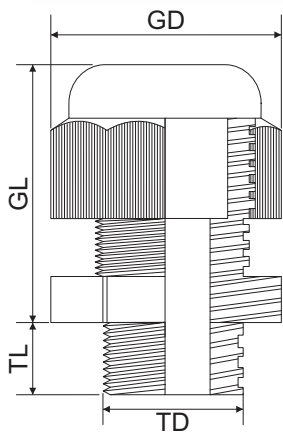

224pcs Cable Gland Set, Metric Thread, Black

Item No. 2102CA110

Thread	Cable range (ømm)	TD (ømm)	TL (mm)	GL (mm)	GD (ømm)	Pcs.
M12	3.0 ~ 6.5	11.8	9.0	21.0	17.0	40
M16	4.0 ~ 8.0	15.7	9.0	23.5	20.8	40
M20	6.0 ~ 12.0	19.7	9.0	27.0	26.0	15
M25	13.0 ~ 18.0	24.8	12.5	32.0	35.6	12
M32	16.0 ~ 21.0	31.8	12.5	34.1	37.9	5

Thread	NH (mm)	Pcs.
M12 x 1.5	4.50	40
M16 x 1.5	4.70	40
M20 x 1.5	5.20	15
M25 x 1.5	6.10	12
M32 x 1.5	6.70	5

Specification

Material:

Gland - PA 66

Seal - NBR

Color: Black (RAL9005)

Thread type: Metric

Waterproof class: IP68