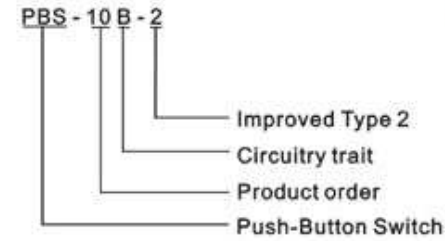

Druckschalter/-Taster Serie PBS-12x

Ordering Information

Specification:

1. Rating: 3A 125VAC; 1A 250VAC
2. Contact Resistance: 20m Ω max.
3. Insulation Resistance: 500VDC 100M Ω min.
4. Dielectric strength: 1000VAC, 1Minute
5. Electrical Life: 50,000 Cycles

Circuitry trait

A	ON — OFF	Push on/Push off	With lock
B	OFF — (ON)	Push on	Momentary (Open type)
C	ON — (OFF)	Push off	Momentary (Close type)

() : Indicates Momentary

Push-button color

Red	White
Green	Black
Orange	Yellow
Blue	