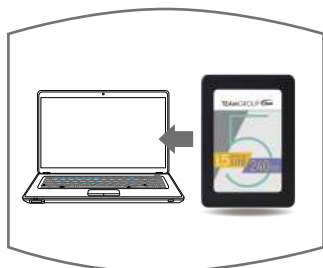

Main Feature

- ☐ **4x faster than a HDD** : Injects vitality into the system
- ☐ **High performance** : Read speeds up to 500 MB/s to boost overall system responsiveness and performance
- ☐ **Slim form factor** : 2.5-inch drive available in 7mm to fit in more systems (even slimmer notebooks)
- ☐ **Supports S.M.A.R.T.** : Monitors the status of your drive
- ☐ **Supports TRIM** : Maintains maximum performance of compatible operating systems
- ☐ **Guaranteed** : 3-year warranty and free technical support