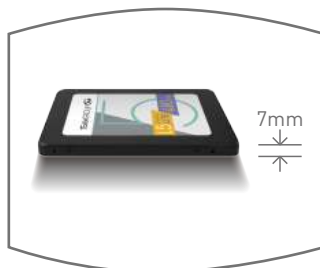

Main Feature

- ☐ **4x faster than a HDD** : Injects vitality into the system
- ☐ **High performance** : Read speeds up to 500 MB/s to boost overall system responsiveness and performance
- ☐ **Slim form factor** : 2.5-inch drive available in 7mm to fit in more systems (even slimmer notebooks)
- ☐ **Supports S.M.A.R.T.** : Monitors the status of your drive
- ☐ **Supports TRIM** : Maintains maximum performance of compatible operating systems
- ☐ **Guaranteed** : 3-year warranty and free technical support