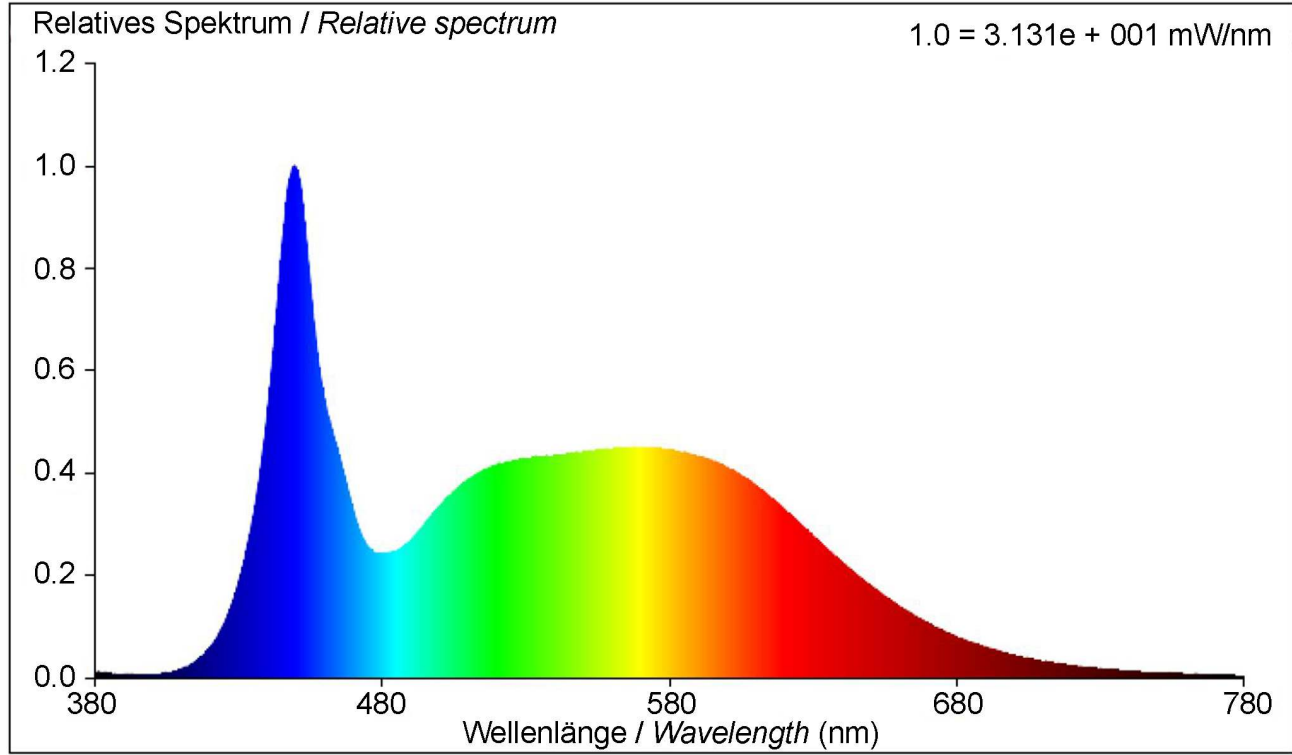

Änderungen		Datum	Name	Bezeichnung	 by Wentronic GmbH Pilmannstraße 12 38112 Braunschweig Germany	Blatt
Datum	Name	gez.: 14.06.2023	alw	Lupenleuchte 9W 730lm 127mmX		3/3
		gepr.: 15.06.2023	anw	Kr 90LED dim KLEMM S		
		Norm:		Zeichnungs-Nr.:		von
Änderungen vorbehalten / <i>Subject to change</i>				64988