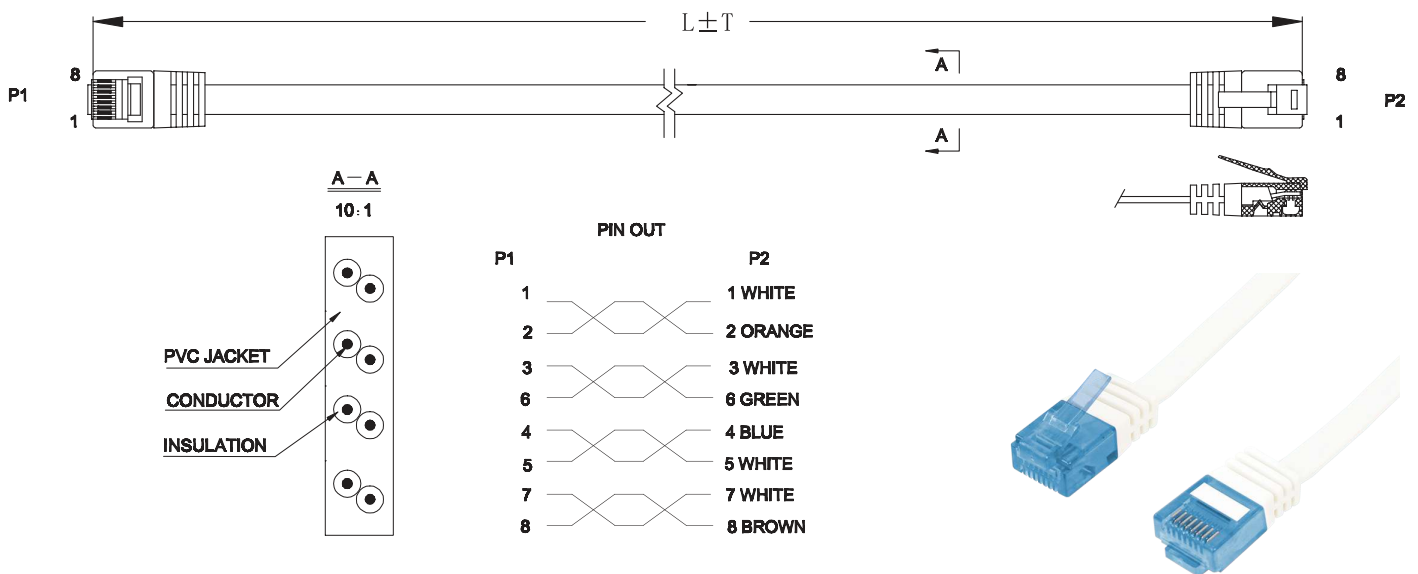

Cat.5e U/UTP Patch Cable

Technical Features

RJ45 flat patch cord Cat.5e, U/UTP 30 AWG

Unshielded twisted pair cable

Copper-clad aluminium wire

Flat cable, ultra slim & highly flexible

Telephone / ISDN / 10/100Base-T

Technical Drawing

Length	White	EAN Code	Black	EAN Code
0.25 m	CP0132	4052792002966	CP0132B	4052792027587
0.50 m	CP0133	4052792002973	CP0133B	4052792027594
1.00 m	CP0134	4052792002980	CP0134B	4052792027600
2.00 m	CP0135	4052792002997	CP0135B	4052792027617
3.00 m	CP0136	4052792003000	CP0136B	4052792027624
5.00 m	CP0137	4052792003017	CP0137B	4052792027631
7.50 m	CP0138	4052792003024	CP0138B	4052792027648
10.00 m	CP0139	4052792003031	CP0139B	4052792027655
15.00 m	CP0140	4052792003048	CP0140B	4052792027662
20.00 m	CP0141	4052792003055	CP0141B	4052792027679

Package Content

Cat.5e U/UTP Patch Cable x 1

Packaging Information

Length	Packing Dimension	Packing Weight	Carton Dimension	Carton Q'ty	Carton Weight
0.25 m	130 x 160 x 11.7mm	0.008kg	400 x 300 x 200mm	500pcs	5.1kg
0.50 m	130 x 160 x 11.7mm	0.013kg	400 x 300 x 200mm	500pcs	7.3kg
1.00 m	160 x 190 x 11.7mm	0.019kg	400 x 300 x 250mm	500pcs	10.3kg
2.00 m	160 x 190 x 11.7mm	0.033kg	400 x 300 x 320mm	400pcs	14kg
3.00 m	160 x 190 x 11.7mm	0.047kg	400 x 300 x 250mm	250pcs	12.8kg
5.00 m	200 x 230 x 11.7mm	0.075kg	400 x 300 x 280mm	200pcs	16kg
7.50 m	200 x 230 x 11.7mm	0.112kg	400 x 300 x 230mm	100pcs	12.2kg
10.00 m	200 x 230 x 11.7mm	0.148kg	400 x 300 x 250mm	100pcs	15.8kg
15.00 m	230 x 260 x 11.7mm	0.217kg	400 x 300 x 250mm	80pcs	18.4kg
20.00 m	230 x 260 x 11.7mm	0.292kg	400 x 300 x 200mm	50pcs	15.6kg