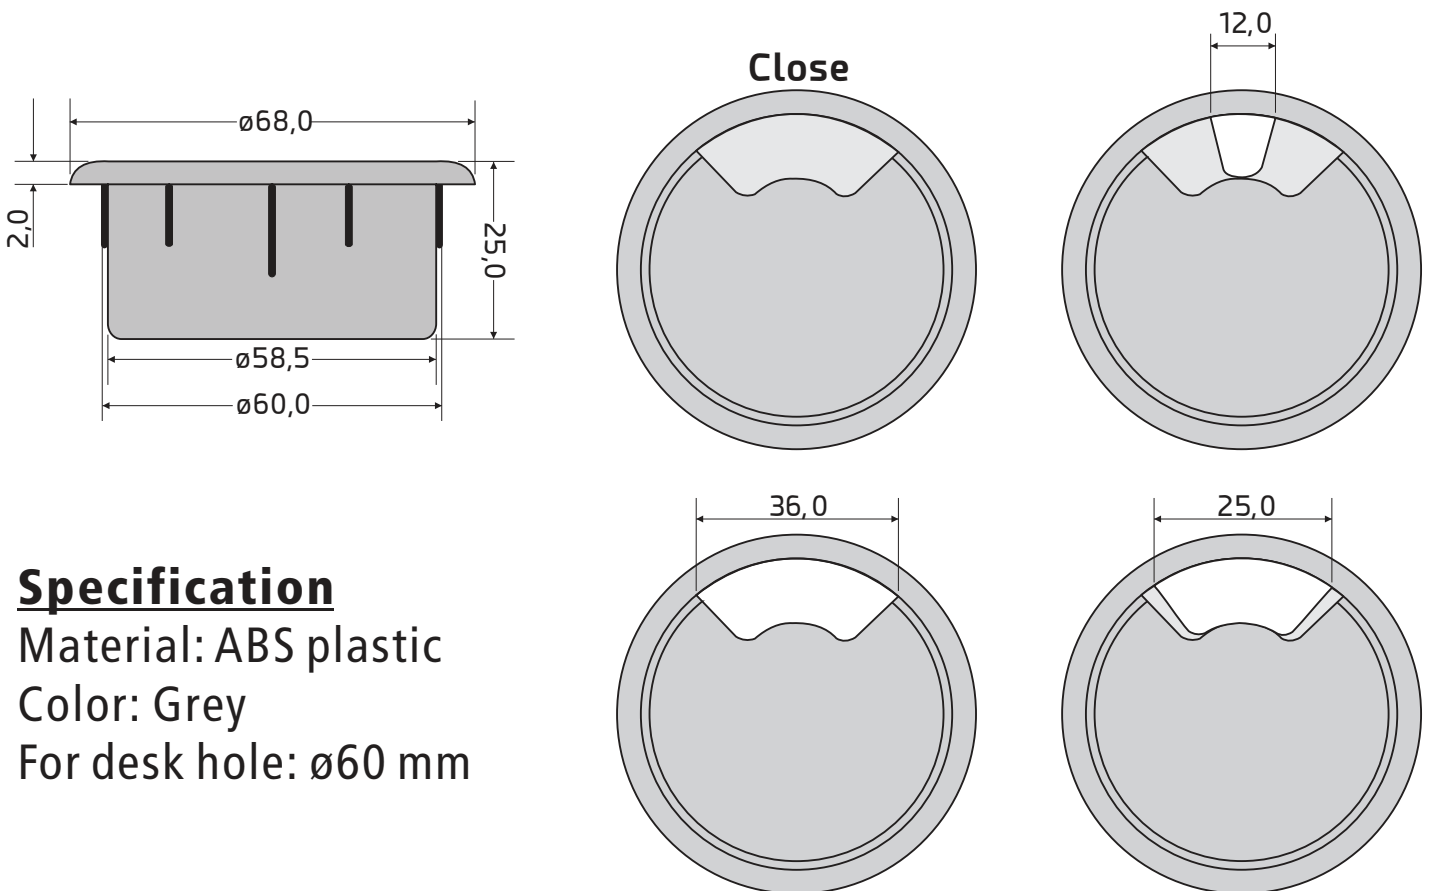

**Desk Cable fixer, 60mm, Grey**

**Specification**

Material: ABS plastic

Color: Grey

For desk hole:  $\varnothing 60$  mm