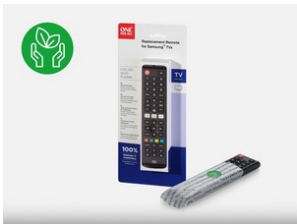

Ideal replacement for your Samsung TV remote

No need to switch between remotes

Learning feature

Three apps shortcut keys

New recyclable green packaging!

Logistical information

Version Number	114910-000-0001
Model name	URC4910
Product Dimensions CM (LxWxH)	4.4x2.3x19.5
Product Dimensions INCH (LxWxH)	1.73x0.91x7.68
Packaging Dimensions CM (LxWxH)	12x3x29.9
Packaging Dimensions INCH (LxWxH)	4.72x1.18x11.77
Packed Product Weight Gross (KG)	0.152
Packed Product Weight Gross (pounds)	0.34
EAN Packaging	8716184072635
Quantity Inner	3
Inner Dimensions CM (LxWxH)	31x10.6x14.1
Inner Weight Gross (KG)	0.552
Inner Weight Gross (pounds)	1.22
EAN Inner	8716184072642
Quantity Master	24
Master Dimensions CM (LxWxH)	43.5x32.8x31
Master Weight Gross (KG)	5.116
Master Weight Gross (pounds)	11.28
EAN Master	8716184072659

Specifications

Hardware

- Remote Control Technology: IR
- Feedback LED
- Transport Keys
- Color Keys
- Number of Keys: 46
- Service upgradable
- Batteries: not included
- Battery Type Required: 2x AAA
- Battery Door Type: Slide