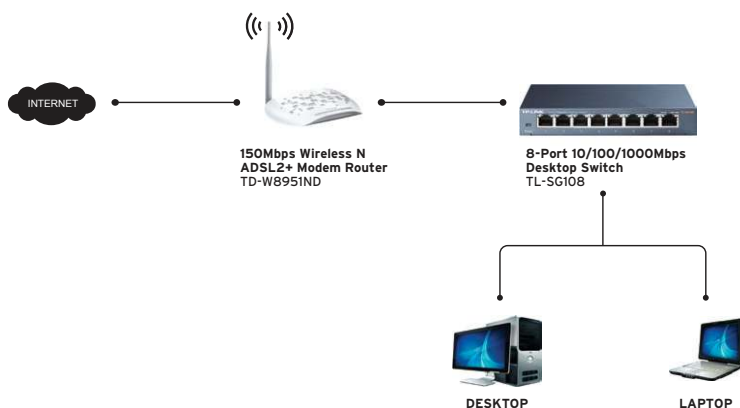

⦿ Specifications:

Interface	8 10/100/1000Mbps, Auto-Negotiation, Auto-MDI/MDIX Ports
IEEE Standards	IEEE 802.3, IEEE 802.3u, IEEE 802.3ab, IEEE 802.3x
Protocol	CSMA/CD
Switching Features	Half and Full Duplex, MAC Address Learning, 16Gbps backplane bandwidth IEEE 802.1P QoS
Forwarding Rates	10BASE-T: 14880pps/port; 100BASE-TX: 148800pps/port 1000BASE-T: 1488000pps/port
Data Rates	10/100/1000Mbps at Half Duplex ; 20/200/2000Mbps at Full Duplex
LEDs	Power, Ethernet Ports(1, 2, 3, 4, 5, 6, 7, 8)
Transfer Method	Store and Forward
Power Supply	9V 0.85A
Certifications	CE, FCC, RoHS
Dimensions (W x D x H)	6.2 x 4.0 x 1.0 in. (158 x 100.7 x 25.4 mm)
Environment	Operating Temperature: 0°C~40°C (32°F~104°F) Storage Temperature: -40°C~70°C (-40°F~158°F) Operating Humidity: 10% ~ 90% non-condensing Storage Humidity: 5%~90% non-condensing

⦿ Diagram:

TYPICAL NETWORK SETUP

Package:

- 8-Port 10/100/1000Mbps Desktop Switch TL-SG108
- User Guide
- Power Adapter

Related Products:

- 150Mbps Wireless N ADSL2+ Modem Router TD-W8951ND