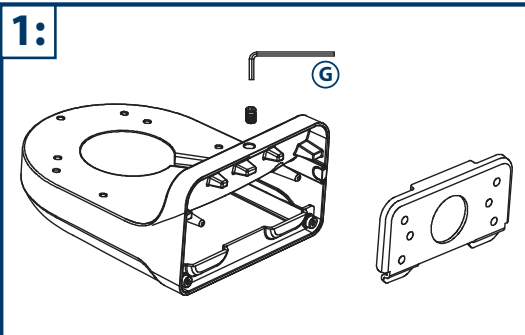

## Dome Mounting Bracket VIO-DMB1

For VIO Dome Cameras

### Content:

|                                 |    |
|---------------------------------|----|
| <b>A</b> Metal Mounting Bracket | x1 |
| <b>B</b> M4 Screw               | x3 |
| <b>C</b> St4 Screw              | x4 |
| <b>D</b> Plastic Dowel          | x4 |
| <b>E</b> Wall Mounting Plate    | x1 |
| <b>F</b> Cable hole protector   | x1 |
| <b>G</b> Hex-Wrench             | x1 |