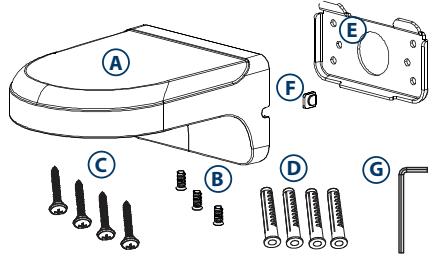

## Dome Mounting Bracket VIO-DMB1

For VIO Dome Cameras

### Content:

|                                 |    |
|---------------------------------|----|
| <b>A</b> Metal Mounting Bracket | x1 |
| <b>B</b> M4 Screw               | x3 |
| <b>C</b> St4 Screw              | x4 |
| <b>D</b> Plastic Dowel          | x4 |
| <b>E</b> Wall Mounting Plate    | x1 |
| <b>F</b> Cable hole protector   | x1 |
| <b>G</b> Hex-Wrench             | x1 |