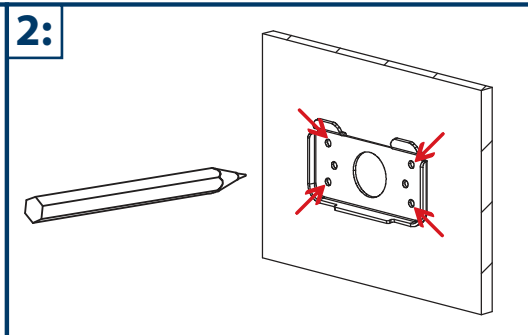

## Dome Mounting Bracket VIO-DMB1

For VIO Dome Cameras

### Content:

|                                 |    |
|---------------------------------|----|
| <b>A</b> Metal Mounting Bracket | x1 |
| <b>B</b> M4 Screw               | x3 |
| <b>C</b> St4 Screw              | x4 |
| <b>D</b> Plastic Dowel          | x4 |
| <b>E</b> Wall Mounting Plate    | x1 |
| <b>F</b> Cable hole protector   | x1 |
| <b>G</b> Hex-Wrench             | x1 |