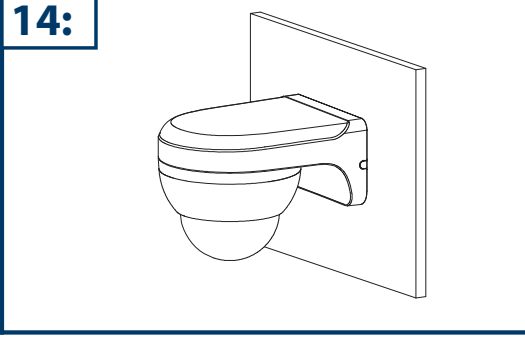

## Dome Mounting Bracket VIO-DMB1

For VIO Dome Cameras

### Content:

|                                 |    |
|---------------------------------|----|
| <b>A</b> Metal Mounting Bracket | x1 |
| <b>B</b> M4 Screw               | x3 |
| <b>C</b> St4 Screw              | x4 |
| <b>D</b> Plastic Dowel          | x4 |
| <b>E</b> Wall Mounting Plate    | x1 |
| <b>F</b> Cable hole protector   | x1 |
| <b>G</b> Hex-Wrench             | x1 |