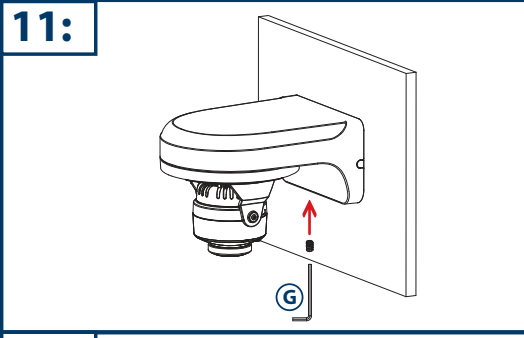

## Dome Mounting Bracket VIO-DMB1

For VIO Dome Cameras

### Content:

|                                 |    |
|---------------------------------|----|
| <b>A</b> Metal Mounting Bracket | x1 |
| <b>B</b> M4 Screw               | x3 |
| <b>C</b> St4 Screw              | x4 |
| <b>D</b> Plastic Dowel          | x4 |
| <b>E</b> Wall Mounting Plate    | x1 |
| <b>F</b> Cable hole protector   | x1 |
| <b>G</b> Hex-Wrench             | x1 |