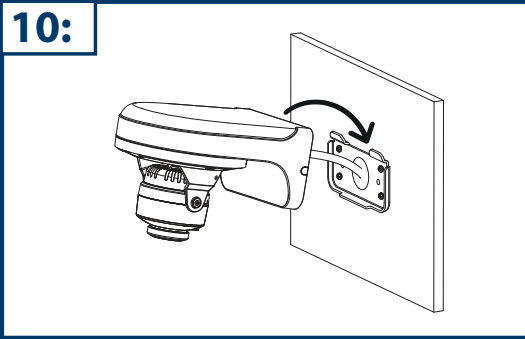

## Dome Mounting Bracket VIO-DMB1

For VIO Dome Cameras

### Content:

|                                 |    |
|---------------------------------|----|
| <b>A</b> Metal Mounting Bracket | x1 |
| <b>B</b> M4 Screw               | x3 |
| <b>C</b> St4 Screw              | x4 |
| <b>D</b> Plastic Dowel          | x4 |
| <b>E</b> Wall Mounting Plate    | x1 |
| <b>F</b> Cable hole protector   | x1 |
| <b>G</b> Hex-Wrench             | x1 |