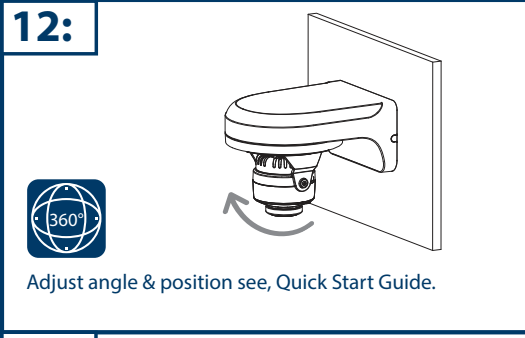

## Dome Mounting Bracket VIO-DMB1

For VIO Dome Cameras

### Content:

|                                 |    |
|---------------------------------|----|
| <b>A</b> Metal Mounting Bracket | x1 |
| <b>B</b> M4 Screw               | x3 |
| <b>C</b> St4 Screw              | x4 |
| <b>D</b> Plastic Dowel          | x4 |
| <b>E</b> Wall Mounting Plate    | x1 |
| <b>F</b> Cable hole protector   | x1 |
| <b>G</b> Hex-Wrench             | x1 |