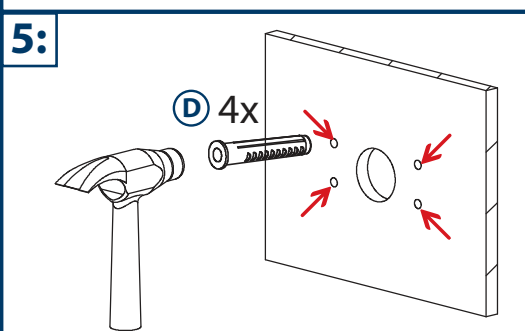

## Dome Mounting Bracket VIO-DMB1

For VIO Dome Cameras

### Content:

|                                 |    |
|---------------------------------|----|
| <b>A</b> Metal Mounting Bracket | x1 |
| <b>B</b> M4 Screw               | x3 |
| <b>C</b> St4 Screw              | x4 |
| <b>D</b> Plastic Dowel          | x4 |
| <b>E</b> Wall Mounting Plate    | x1 |
| <b>F</b> Cable hole protector   | x1 |
| <b>G</b> Hex-Wrench             | x1 |