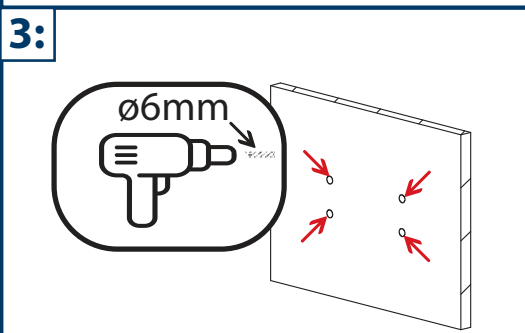

## Dome Mounting Bracket VIO-DMB1

For VIO Dome Cameras

### Content:

|                                 |    |
|---------------------------------|----|
| <b>A</b> Metal Mounting Bracket | x1 |
| <b>B</b> M4 Screw               | x3 |
| <b>C</b> St4 Screw              | x4 |
| <b>D</b> Plastic Dowel          | x4 |
| <b>E</b> Wall Mounting Plate    | x1 |
| <b>F</b> Cable hole protector   | x1 |
| <b>G</b> Hex-Wrench             | x1 |