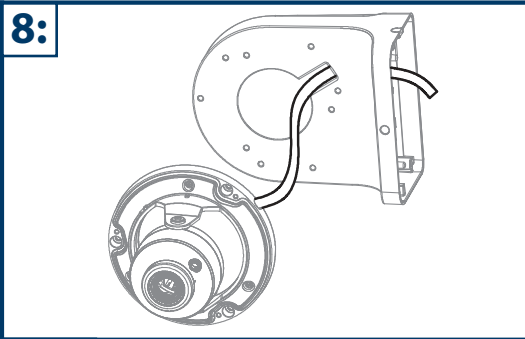

## Dome Mounting Bracket VIO-DMB1

For VIO Dome Cameras

### Content:

|                                 |    |
|---------------------------------|----|
| <b>A</b> Metal Mounting Bracket | x1 |
| <b>B</b> M4 Screw               | x3 |
| <b>C</b> St4 Screw              | x4 |
| <b>D</b> Plastic Dowel          | x4 |
| <b>E</b> Wall Mounting Plate    | x1 |
| <b>F</b> Cable hole protector   | x1 |
| <b>G</b> Hex-Wrench             | x1 |