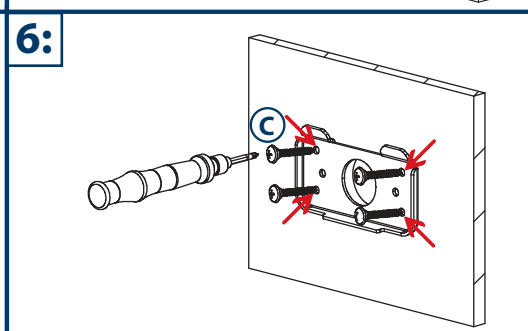

## Dome Mounting Bracket VIO-DMB1

For VIO Dome Cameras

### Content:

|                                 |    |
|---------------------------------|----|
| <b>A</b> Metal Mounting Bracket | x1 |
| <b>B</b> M4 Screw               | x3 |
| <b>C</b> St4 Screw              | x4 |
| <b>D</b> Plastic Dowel          | x4 |
| <b>E</b> Wall Mounting Plate    | x1 |
| <b>F</b> Cable hole protector   | x1 |
| <b>G</b> Hex-Wrench             | x1 |