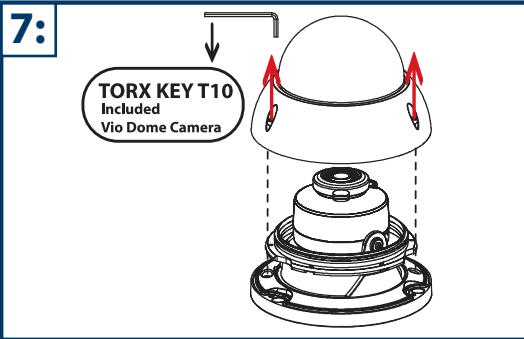

## Dome Mounting Bracket VIO-DMB1

For VIO Dome Cameras

### Content:

|                                 |    |
|---------------------------------|----|
| <b>A</b> Metal Mounting Bracket | x1 |
| <b>B</b> M4 Screw               | x3 |
| <b>C</b> St4 Screw              | x4 |
| <b>D</b> Plastic Dowel          | x4 |
| <b>E</b> Wall Mounting Plate    | x1 |
| <b>F</b> Cable hole protector   | x1 |
| <b>G</b> Hex-Wrench             | x1 |