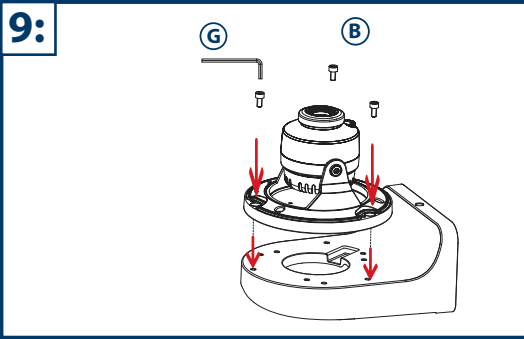

## Dome Mounting Bracket VIO-DMB1

For VIO Dome Cameras

### Content:

|                                 |    |
|---------------------------------|----|
| <b>A</b> Metal Mounting Bracket | x1 |
| <b>B</b> M4 Screw               | x3 |
| <b>C</b> St4 Screw              | x4 |
| <b>D</b> Plastic Dowel          | x4 |
| <b>E</b> Wall Mounting Plate    | x1 |
| <b>F</b> Cable hole protector   | x1 |
| <b>G</b> Hex-Wrench             | x1 |