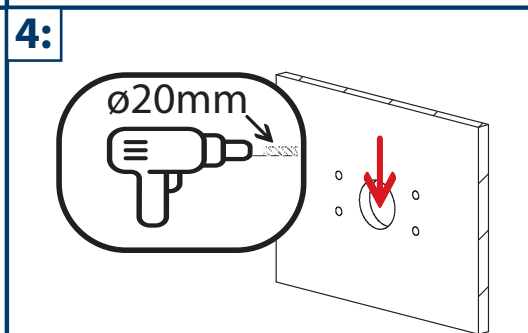

## Dome Mounting Bracket VIO-DMB1

For VIO Dome Cameras

### Content:

|                                 |    |
|---------------------------------|----|
| <b>A</b> Metal Mounting Bracket | x1 |
| <b>B</b> M4 Screw               | x3 |
| <b>C</b> St4 Screw              | x4 |
| <b>D</b> Plastic Dowel          | x4 |
| <b>E</b> Wall Mounting Plate    | x1 |
| <b>F</b> Cable hole protector   | x1 |
| <b>G</b> Hex-Wrench             | x1 |