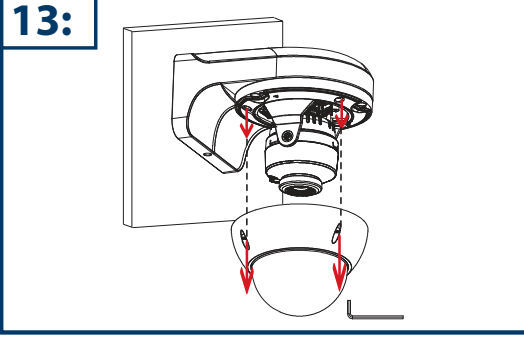

## Dome Mounting Bracket VIO-DMB1

For VIO Dome Cameras

### Content:

|                                 |    |
|---------------------------------|----|
| <b>A</b> Metal Mounting Bracket | x1 |
| <b>B</b> M4 Screw               | x3 |
| <b>C</b> St4 Screw              | x4 |
| <b>D</b> Plastic Dowel          | x4 |
| <b>E</b> Wall Mounting Plate    | x1 |
| <b>F</b> Cable hole protector   | x1 |
| <b>G</b> Hex-Wrench             | x1 |