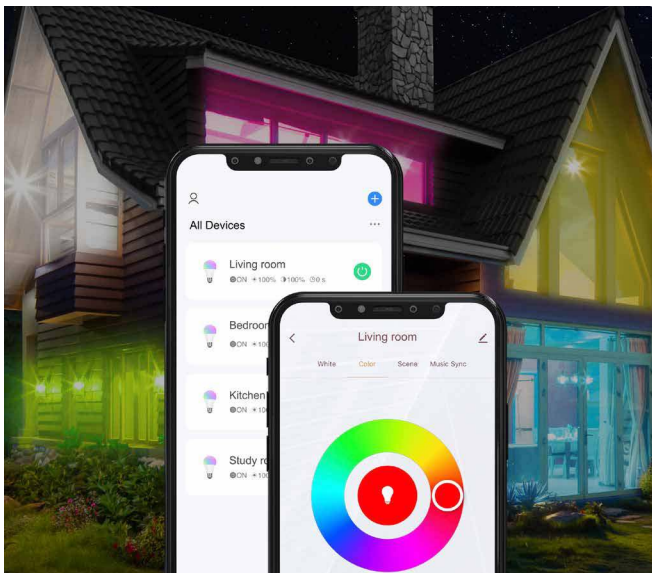

LogiLink[®]

Wi-Fi LED Bulb

Art. No.: SH0121

Build Your Smart Home

Change the room color to match your current mood via free smartphone app using Wi-Fi connection.

App Remote Control

Wi-Fi LED Bulb can be controlled through your existing Wi-Fi network via the free *Smart Life* or *Megos Smart Home* app.

Smart Life

Megos Smart Home

Download the free APP from the App Store or Google Play store.

Wi-Fi
2.4 GHz

E27

700 lm

RGB &
3000-6500 K

8 W

Schedule
& Timer

Schedule Unique Lightings

Preset brightness and color modes to fit your activity or interior.

Remote Control from Anywhere

Control your lighting from anywhere with your phone via the app, even if you're not at home.

Works with Amazon Alexa and Google Home

Manage your lights through voice control to make your life effortless.

Specifications:

Wireless Standard	IEEE 802.11b/g/n
Wireless Technology	Wi-Fi
Wireless Frequency Range	2,412–2,472 MHz
Max. Transmission Power	27.733 mW
Max. Transmit Antenna Gain	2 dBi
Input Voltage	AC 230 V, 50 Hz
Energy Consumption per 1000 Hours	8 kWh
Max. Power Consumption	8 W
Color Rendering Index (Ra)	>80 Ra
Light Source	LED
Light Color	Warm to cool white & RGB
Color Temperature	RGB + 3000–6500K
Rated Luminous Flux	700 lm
Lamp Shape	A60 bulb
Lamp Cap Type	E27
Beam Angle	160°
Wattage Equivalent	80 W
Dimmable	Yes
Number of Switching Cycles	50000 switching cycles
Rated Lifetime of Lamp	15000 hours
Operation Distance (In Open Area)	Up to 45 m
Operating Temperature	-20–45°C
Operating Humidity	20–85% RH (non-condensing)
Protection Class	IP20
Material	Plastic
Color	White
Dimensions	Ø6 x 11.8 cm
Weight	54 g
System Requirements	Android 5 or above / iOS 11 or above