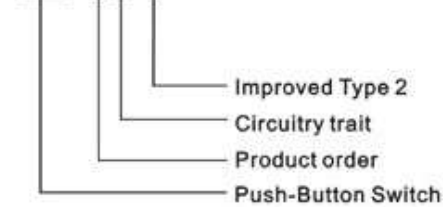

Druckschalter/-Taster Serie PBS-11x

Ordering Information

PBS - 10 B - 2

Specification:

1. Rating: 3A 125VAC; 1A 250VAC
2. Contact Resistance: 20mΩ max.
3. Insulation Resistance: 500VDC 100MΩ min.
4. Dielectric strength: 1000VAC, 1Minute
5. Electrical Life: 50,000 Cycles

Circuitry trait

A	ON — OFF	Push on/Push off	With lock
B	OFF — (ON)	Push on	Momentary (Open type)
C	ON — (OFF)	Push off	Momentary (Close type)

() : Indicates Momentary

Push-button color

Red	White
Green	Black
Orange	Yellow
Blue	