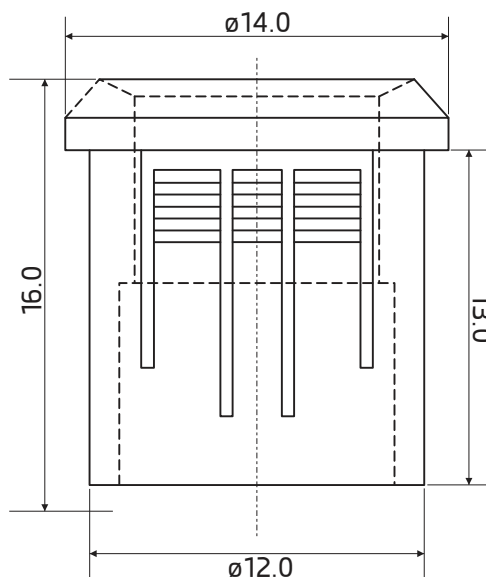

LED Mount for 8mm LEDs 10pcs pack

Specification

Material: Nylon 66

Flammability: 94V-2

Color: Black

Hole in chassis: ø12mm

Chassis thickness: 0.8 ~ 2.4mm

Dimension: mm±0.2