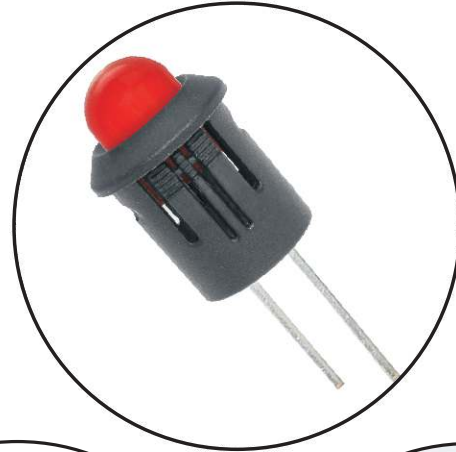

LED Mount for 8mm LEDs 10pcs pack

Specification

Material: Nylon 66

Flammability: 94V-2

Color: Black

Hole in chassis: ø12mm

Chassis thickness: 0.8 ~ 2.4mm

Dimension: mm±0.2