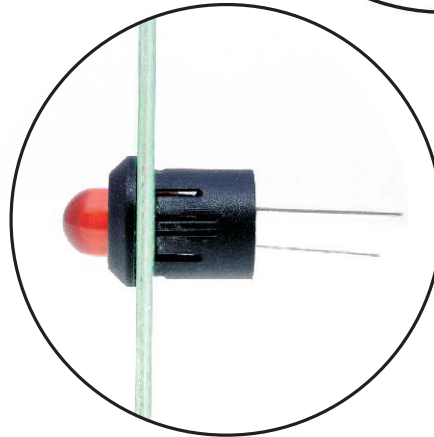

LED Mount for 8mm LEDs 10pcs pack

Specification

Material: Nylon 66

Flammability: 94V-2

Color: Black

Hole in chassis: ø12mm

Chassis thickness: 0.8 ~ 2.4mm

Dimension: mm±0.2