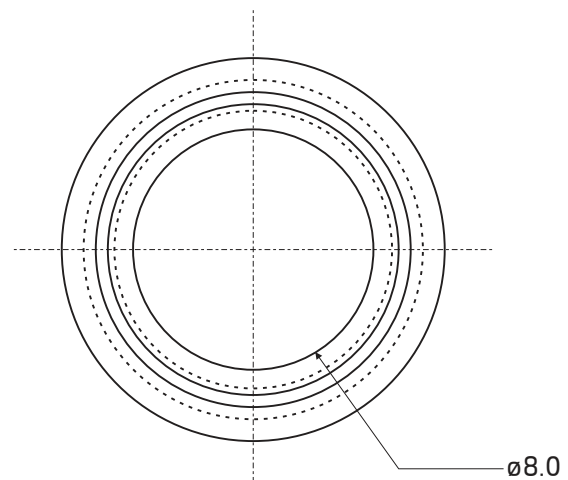

LED Mount for 8mm LEDs 10pcs pack

Specification

Material: Nylon 66

Flammability: 94V-2

Color: Black

Hole in chassis: ø12mm

Chassis thickness: 0.8 ~ 2.4mm

Dimension: mm±0.2