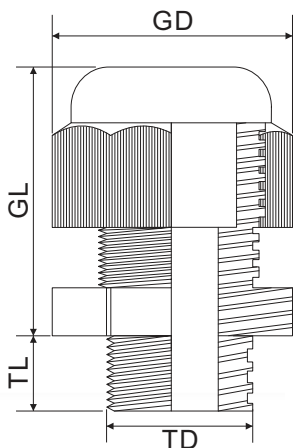

60pcs Plastic Cable Gland Set PG Thread, Black Item No. 2009CA105

Specification

Material:

Gland - PA 66

Seal - NBR

Color: Black (RAL9005)

Thread type: PG

Waterproof class: IP68

Working temperature: -20 ~ 80°C

* Washer and Locking Nut are including in set

Thread	Cable range (ømm)	TD (ømm)	TL (mm)	GL (mm)	GD (ømm)	Pcs.
PG7	3.0 ~ 6.5	12.5	9.0	20.2	17.0	15
PG9	4.0 ~ 8.0	15.0	9.0	22.5	20.8	12
PG13.5	6.0 ~ 12.0	20.1	9.0	26.5	25.9	10
PG16	10.0 ~ 14.0	22.2	10.0	27.0	29.0	9
PG21	13.0 ~ 18.0	28.0	12.0	30.6	35.8	8
PG25	16.0 ~ 21.0	30.0	12.0	33.5	38.0	6