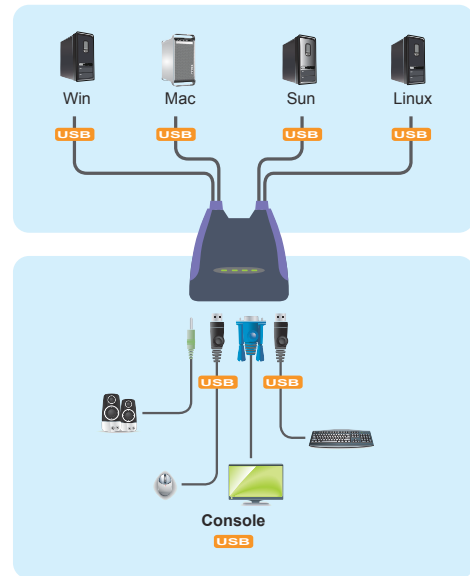

## 4-Port USB KVM Switch

The CS64U/CS64US takes a giant step forward from prior cable KVM models in the Petite series, by offering built-in cables, USB peripheral sharing, and a firmware upgrade function that allows you to keep up with latest available versions.

Furthermore, the CS64U/CS64US features enhanced Video DynaSync™ technology, which stores the console monitor's EDID (Extended Display Identification Data) to optimize display resolution. The CS64U/CS64US also offers multiplatform support and computer selection via hotkeys to provide the ultimate in desktop convenience.

### Features

- One USB console controls four USB computers
  - USB mouse port can be used for USB 1.1 hub and USB 1.1 peripheral sharing
  - Computer selection via hotkeys
  - Select OS via Hotkey
  - Audio-enabled
  - Multiplatform support – Windows, Linux, Mac and Sun
  - Compact design, built-in 1.8m cables (CS64U), 0.9/1.2m cables (CS64US)
  - Superior video quality – up to 2048 x 1536; DDC2B
  - Video DynaSync™ – Exclusive ATEN technology eliminates boot-up display problems and optimizes resolution when switching between ports
  - Supports multimedia keyboards
  - Supports wireless keyboards and mice
  - Supports multifunction mice
  - Sun/Mac keyboard support and emulation\*
  - Auto Scan function to monitor computer operation
  - Non-Powered
  - Firmware upgradable
- \* 1. PC keyboard combinations emulate Sun/Mac keyboards  
2. Sun/Mac keyboards only work with their own computers