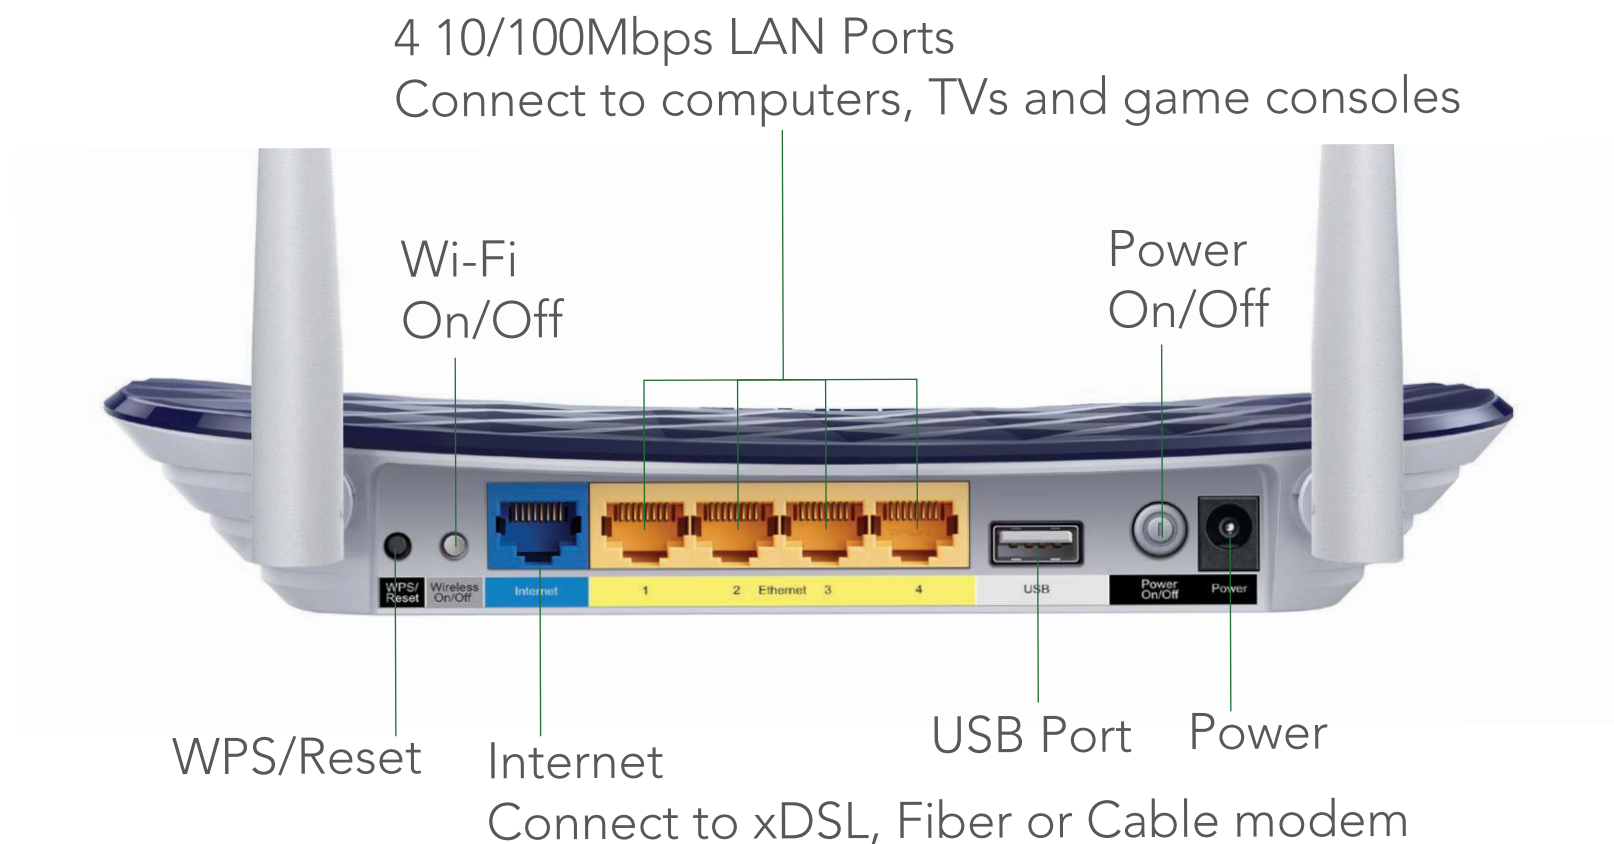

Tether App

Easy Network Management at Your Fingertips

TP-LINK Tether provides the easiest way to access and manage the router on your iOS and Android devices. From Setup to Parental Control, Tether provides a simple, intuitive user interface to see what the status of your router is, who's online and what their privileges are. TP-LINK Tether is going to be adaptable to more router models.

Specifications

Hardware

- **Ethernet Ports:** 4 10/100Mbps LAN Ports & 1 10/100Mbps WAN Port
- **USB Port:** 1 USB 2.0 Port
- **Button:** WPS/Reset Button, Wireless On/Off Button, Power On/Off Button
- **External Power Supply:** 12V/1A
- **Dimensions (W x D x H):** 9.1 x 5.7 x 1.4 in. (230 x 144 x 35mm)
- **Antenna:** 2 dual band fixed antennas