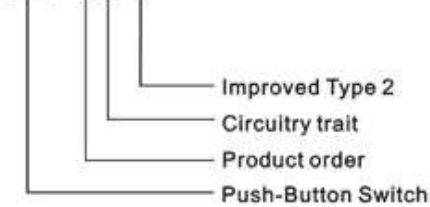

Druckschalter/-Taster Serie PBS-11x

Ordering Information

PBS - 10 B - 2

Specification:

1. Rating: 3A 125VAC; 1A 250VAC
2. Contact Resistance: 20mΩ max.
3. Insulation Resistance: 500VDC 100MΩ min.
4. Dielectric strength: 1000VAC, 1Minute
5. Electrical Life: 50,000 Cycles

Circuitry trait

A	ON — OFF	Push on/Push off	With lock
B	OFF — (ON)	Push on	Momentary (Open type)
C	ON — (OFF)	Push off	Momentary (Close type)

() : Indicates Momentary

Push-button color

Red	White
Green	Black
Orange	Yellow
Blue	