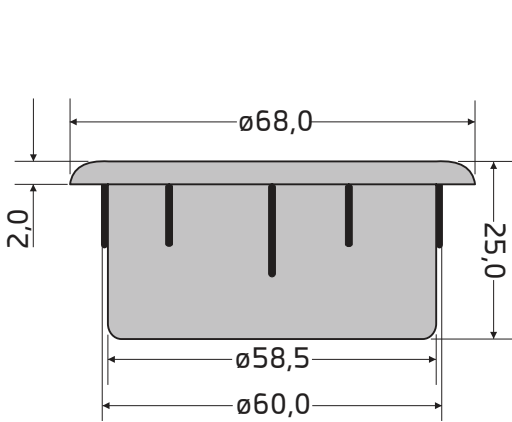

Desk Cable fixer, 60mm, White

Close

Specification

Material: ABS plastic

Color: White

For desk hole: $\varnothing 60$ mm