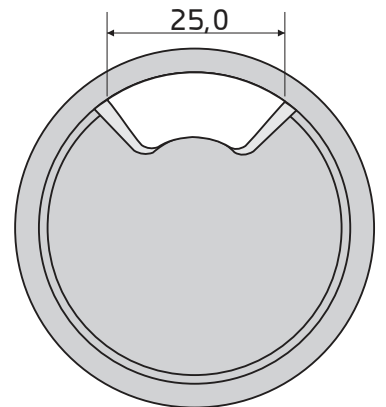

Desk Cable fixer, 60mm, White

Close

Specification

Material: ABS plastic

Color: White

For desk hole: $\varnothing 60$ mm