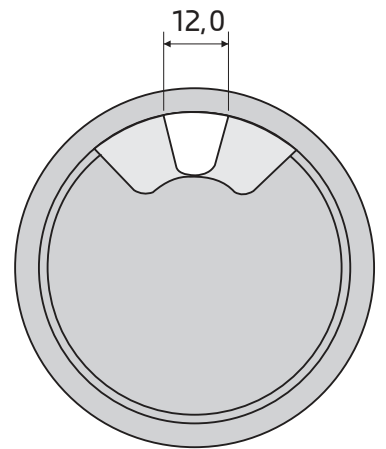

Desk Cable fixer, 60mm, White

Close

Specification

Material: ABS plastic

Color: White

For desk hole: $\varnothing 60$ mm