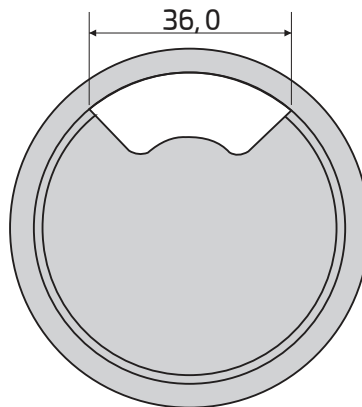

Desk Cable fixer, 60mm, White

Close

Specification

Material: ABS plastic

Color: White

For desk hole: $\varnothing 60$ mm