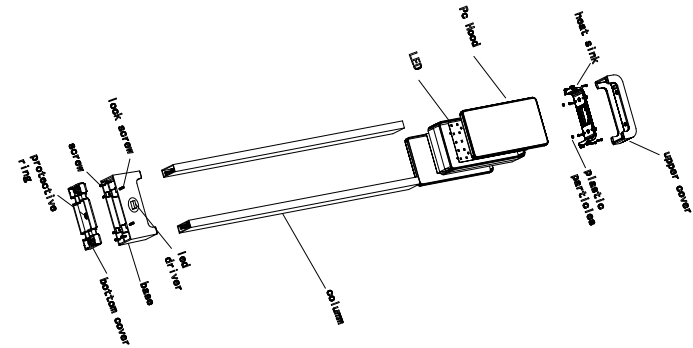

INSTALLATION INSTRUCTION
LED LIGHT

3 YEARS
WARRANTY*

TECHNICAL DATA:

Model No.	VT-33
Power:	10W
Input Voltage:	AC:220-240V,50/60Hz
Lumens:	900
Beam Angle:	120°x2
CRI:	>80
Protection Rating:	IP65

STRUCTURE & SIZE

INSTALLATION DIAGRAM: