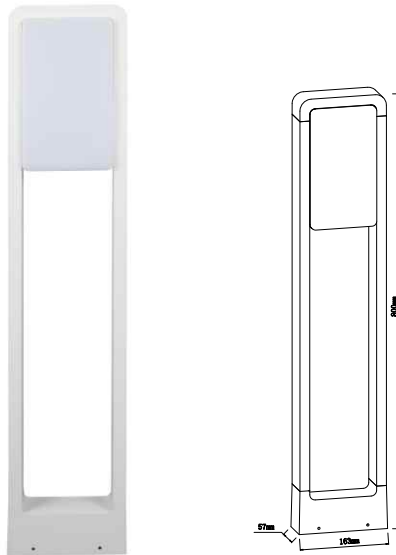

INSTALLATION INSTRUCTION
LED LIGHT

3 YEARS
WARRANTY*

TECHNICAL DATA:

Model No.	VT-33
Power:	10W
Input Voltage:	AC:220-240V,50/60Hz
Lumens:	900
Beam Angle:	120°x2
CRI:	>80
Protection Rating:	IP65

STRUCTURE & SIZE

INSTALLATION DIAGRAM: