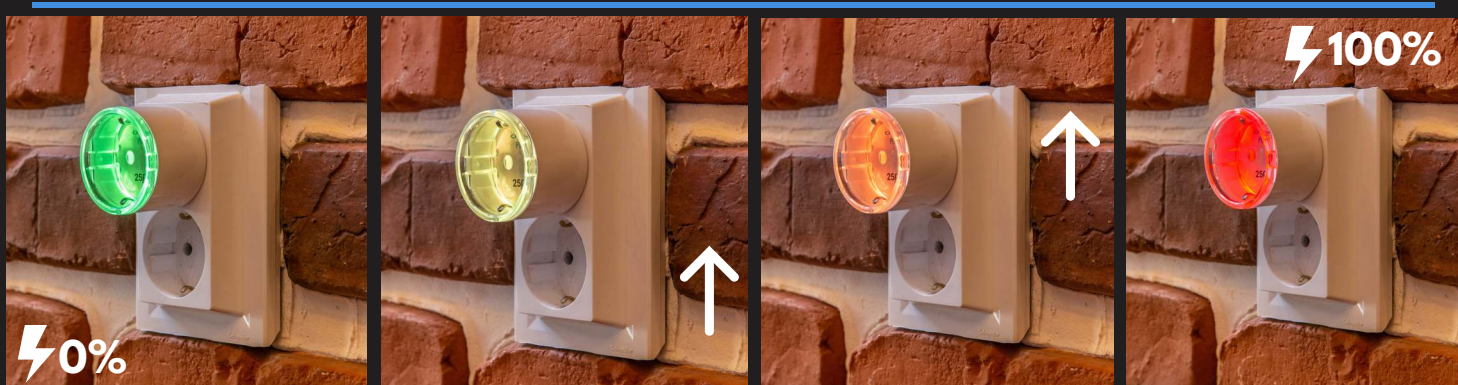

SHELLY PLUS PLUG S NEXT-GENERATION WI-FI SMART PLUG WITH MULTICOLOR LED INDICATION

Shelly

3 LED INDICATIONS MODES FOR MAXIMUM CONTROL

POWER
CONSUMPTION

SWITCH
MODE

COMPLETELY
OFF

WI-FI
OPERATED

BLUETOOTH
CONNECTIVITY

POWER
MONITORING

NIGHT
MODE

CUSTOM
SCHEDULES

SMART
SCENES

SMART
TIMERS

URL
ACTIONS

CUSTOM ACTIONS

Shelly Plus Plug S can trigger other smart devices in your home network and customize the actions.

SCRIPTING ENABLED

Get enhanced functionalities and additional processes settings for a specific integration or function.

LED NIGHT LIGHT

Set the color and the level of glow for your Shelly Plus Plug S LED indication and use it as subtle light at night.

SAFETY COVER

Designed with a special protection cover to secure maximum safety for the youngest family members.