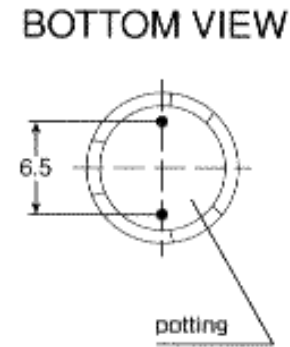

# Speakers-Unlimited SBT-1205-3

MODEL	Operating Voltage (VDC)	Rated Voltage (VDC)	Max Rated Current (mA)	Coil Resistance (Ohms)	Coil Impedance (Ohms)	Min. Sound Output (dBA/10cm)	Resonant Frequency (Hz)	Operating Temp (°C)	Terminal Type	Dimensions (mm)	Housing Material
SBT 1205	3 ~ 8	5	40	47 ± 5	80	85	2400	-40 ~ +85	pin	12 x 9	Noryl SEI