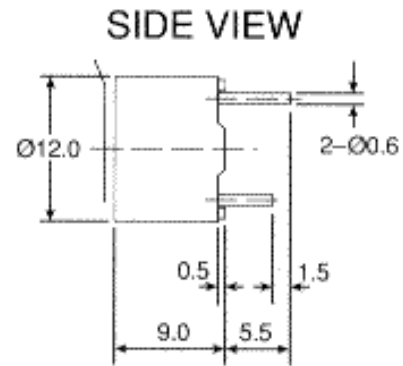

# Speakers-Unlimited SBT-1205-3

MODEL	Operating Voltage (VDC)	Rated Voltage (VDC)	Max Rated Current (mA)	Coil Resistance (Ohms)	Coil Impedance (Ohms)	Min. Sound Output (dBA/10cm)	Resonant Frequency (Hz)	Operating Temp (°C)	Terminal Type	Dimensions (mm)	Housing Material
SBT 1205	3 ~ 8	5	40	47 ± 5	80	85	2400	-40 ~ +85	pin	12 x 9	Noryl SEI