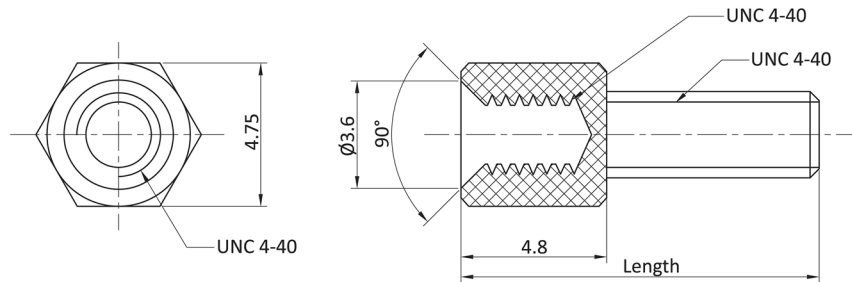

**MATERIAL:**

Material (Housing): copper alloy, nickel plated

**HANDLING:**

Packaging: bulk

**TOLERANCE:**

.X:  $\pm 0.38$

.XX:  $\pm 0.25$

**Order Information**

Identifier:

**SKB**

Length:

**#**

Hex locking screw with threads UNC 4-40

**1: 11.8 mm**

**2: 17.8 mm**