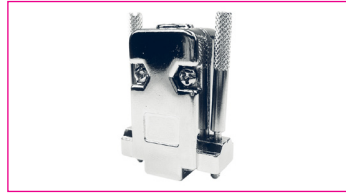

## long Thumbscrews

**MATERIAL:**

Material (Housing): zinc alloy, nickel plated

**HANDLING:**

Packaging: bulk

PH9VL

PH15VL

PH25VL

9 pin

15 pin

25 pin

Order Information

Identifier:	No. of Contacts:	Shell:	Version:
<b>PH</b>	<b>#</b>	<b>V</b>	<b>L</b>
Housing with screw locking	9: 9 poles 15: 15 poles 25: 25 poles	zinc alloy	long thumbscrews