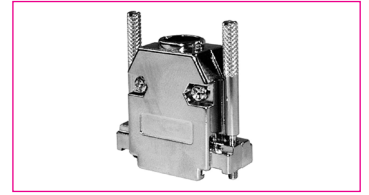

## long Thumbscrews

**MATERIAL:**

Material (Housing): zinc alloy, nickel plated

**HANDLING:**

Packaging: bulk

PH9VL

PH15VL

PH25VL

9 pin

15 pin

25 pin

Order Information

Identifier:	No. of Contacts:	Shell:	Version:
<b>PH</b>	<b>#</b>	<b>V</b>	<b>L</b>
Housing with screw locking	9: 9 poles 15: 15 poles 25: 25 poles	zinc alloy	long thumbscrews