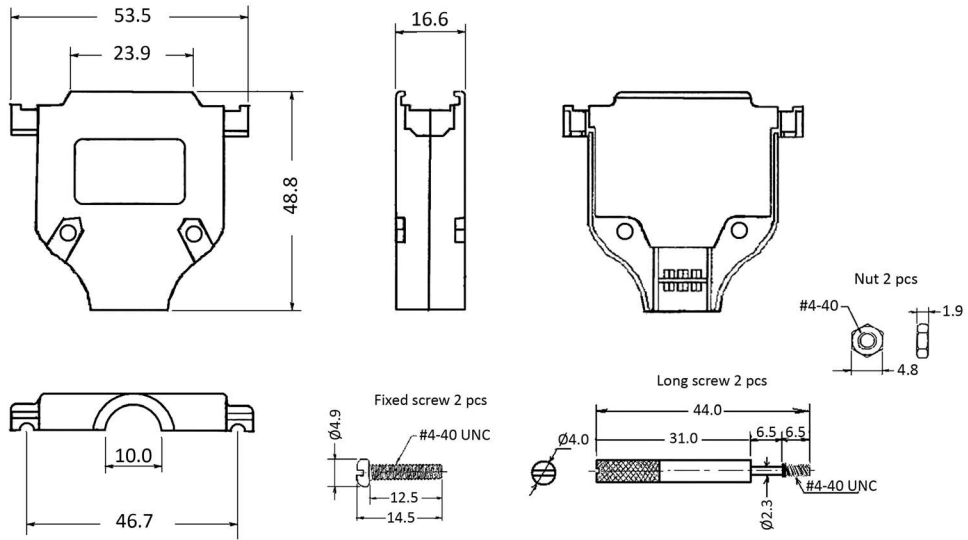

## long Thumbscrews

**MATERIAL:**

Material (Housing): zinc alloy, nickel plated

**HANDLING:**

Packaging: bulk

PH9VL

PH15VL

PH25VL

9 pin

15 pin

25 pin

Order Information

Identifier:	No. of Contacts:	Shell:	Version:
<b>PH</b>	<b>#</b>	<b>V</b>	<b>L</b>
Housing with screw locking	9: 9 poles 15: 15 poles 25: 25 poles	zinc alloy	long thumbscrews