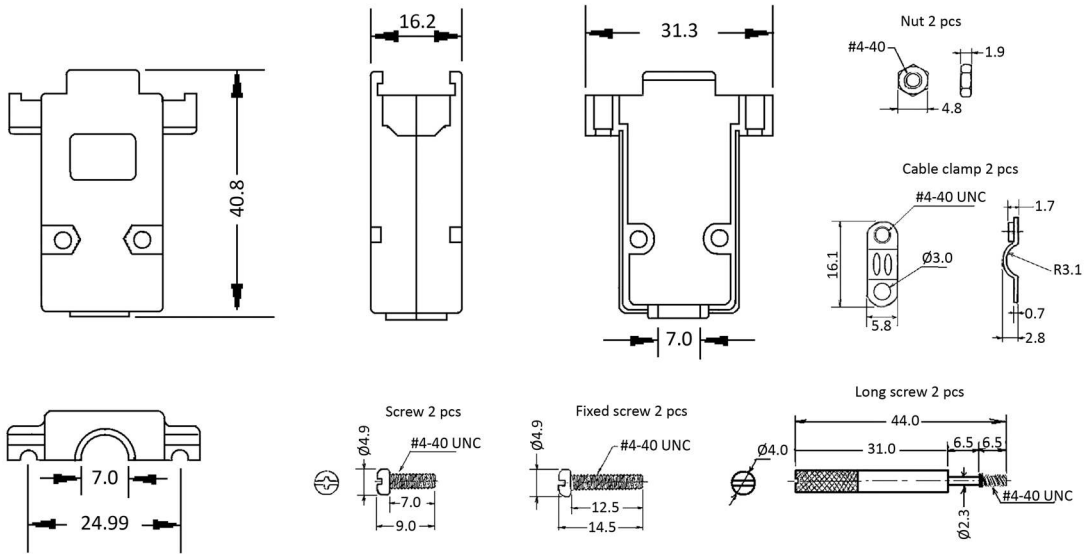

## long Thumbscrews

**MATERIAL:**

Material (Housing): zinc alloy, nickel plated

**HANDLING:**

Packaging: bulk

PH9VL

PH15VL

PH25VL

9 pin

15 pin

25 pin

Order Information

Identifier:	No. of Contacts:	Shell:	Version:
<b>PH</b>	<b>#</b>	<b>V</b>	<b>L</b>
Housing with screw locking	9: 9 poles 15: 15 poles 25: 25 poles	zinc alloy	long thumbscrews