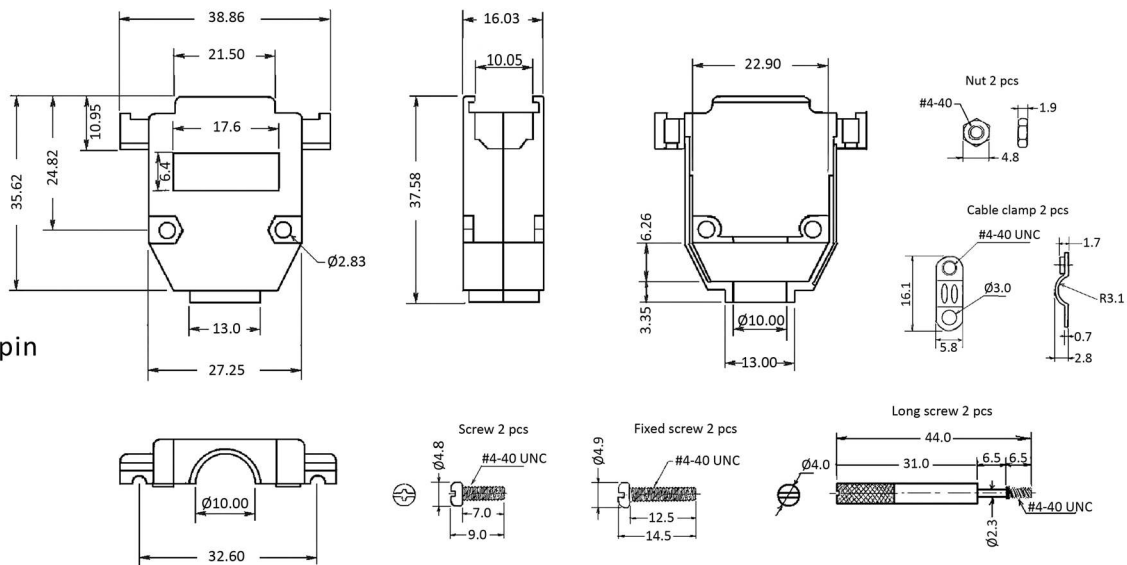

## long Thumbscrews

**MATERIAL:**

Material (Housing): zinc alloy, nickel plated

**HANDLING:**

Packaging: bulk

PH9VL

PH15VL

PH25VL

9 pin

15 pin

25 pin

Order Information

Identifier:	No. of Contacts:	Shell:	Version:
<b>PH</b>	<b>#</b>	<b>V</b>	<b>L</b>
Housing with screw locking	9: 9 poles 15: 15 poles 25: 25 poles	zinc alloy	long thumbscrews