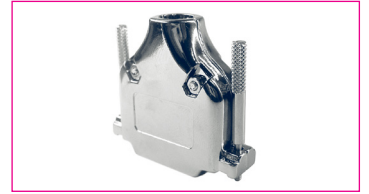

## long Thumbscrews

**MATERIAL:**

Material (Housing): zinc alloy, nickel plated

**HANDLING:**

Packaging: bulk

PH9VL

PH15VL

PH25VL

9 pin

15 pin

25 pin

Order Information

Identifier:	No. of Contacts:	Shell:	Version:
<b>PH</b>	<b>#</b>	<b>V</b>	<b>L</b>
Housing with screw locking	9: 9 poles 15: 15 poles 25: 25 poles	zinc alloy	long thumbscrews