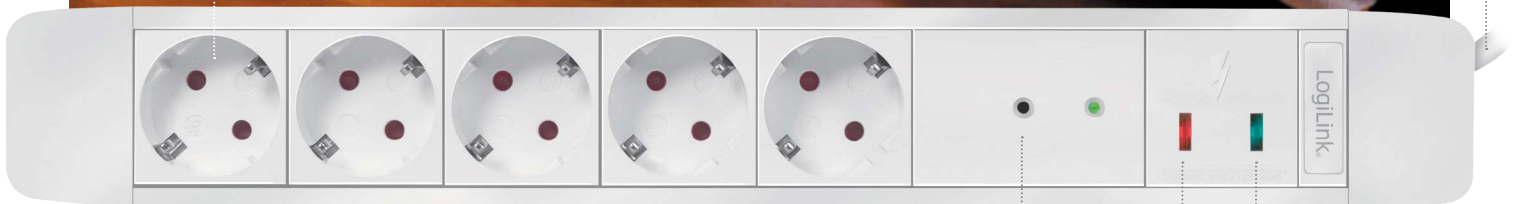

## 5-Way Power Strip with Surge Protection and Remote Control

Art. No.: LPS402

German Type

### Control Power Strip with One Click

Remote your appliances easily anywhere in your room or workstation just with your fingertips for saving energy and perfect protecting your devices. Perfect for home and office.

Power: 230 V/16 A,  
3680 W max.

Cable Specification:  
H05VV-F 3G 1.5 mm<sup>2</sup>

5x safety sockets  
(German type, CEE 7/3)

Pairing  
Button

Power  
Light

Surge  
Protection

CEE 7/7 Plug

Strong RF signal works operating  
from as far as 20 m.

with  
Safety  
Shutter

Pair two power strips with the remote control, and access the home appliances remotely.