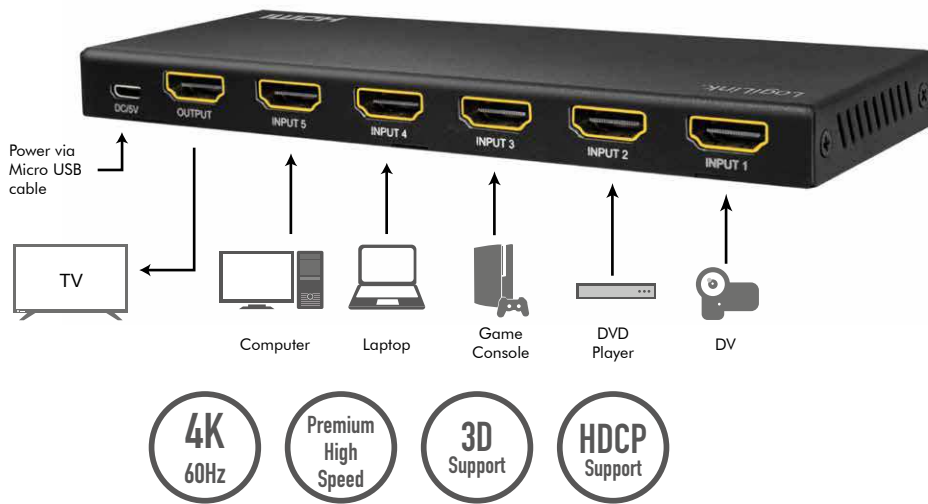

## 4K 5x1 HDMI™ Switch 4K/60 Hz

Art. No.: HD0060

Designed for applications that require the routing of 5 sources to 1 compatible display device. It enables the reliable transmission at video resolutions up to 4K@60 Hz. Features auto and manual switching modes for selection; instantly switching for a smooth video transition between HDMI ports.

### Features:

- » Allows up to five HDMI sources to be connected to one HDMI display
- » Supports manual switching, remote switching or automatic switching (Smart function)
- » Resolution up to UHD 4K@60 Hz (YUV 4:4:4) and Full 3D
- » Bandwidth: 6 Gbps/600 MHz per Channel (18 Gbps total)
- » Supports HDCP 2.2, DDC, HDR and CEC functions
- » Supports 12 bit per channel (36 bit all channels) deep color
- » Supports uncompressed audio such as LPCM
- » Supports compressed audio such as DTS, Dolby Digital (including DTS-HD Master Audio™ and Dolby TrueHD)

- (a) Power LED indicator
- (b) HDMI input 1-5 ports LED indicator
- (c) Auto mode LED indicator
- (d) IR mode LED indicator
- (e) IR signal receiver
- (f) Selection Switch
- (g) DC 5V input through Micro USB cable
- (h) HDMI output port
- (i) HDMI input 1-5 ports
- (j) Remote power on/off button
- (k) Select HDMI input 1-5