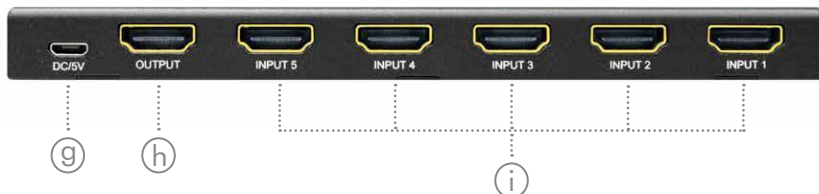

## 4K 5x1 HDMI™ Switch 4K/60 Hz

Art. No.: HD0060

Designed for applications that require the routing of 5 sources to 1 compatible display device. It enables the reliable transmission at video resolutions up to 4K@60 Hz. Features auto and manual switching modes for selection; instantly switching for a smooth video transition between HDMI ports.

### Features:

- » Allows up to five HDMI sources to be connected to one HDMI display
- » Supports manual switching, remote switching or automatic switching (Smart function)
- » Resolution up to UHD 4K@60 Hz (YUV 4:4:4) and Full 3D
- » Bandwidth: 6 Gbps/600 MHz per Channel (18 Gbps total)
- » Supports HDCP 2.2, DDC, HDR and CEC functions
- » Supports 12 bit per channel (36 bit all channels) deep color
- » Supports uncompressed audio such as LPCM
- » Supports compressed audio such as DTS, Dolby Digital (including DTS-HD Master Audio™ and Dolby TrueHD)

- (a) Power LED indicator
- (b) HDMI input 1-5 ports LED indicator
- (c) Auto mode LED indicator
- (d) IR mode LED indicator
- (e) IR signal receiver
- (f) Selection Switch
- (g) DC 5V input through Micro USB cable
- (h) HDMI output port
- (i) HDMI input 1-5 ports
- (j) Remote power on/off button
- (k) Select HDMI input 1-5