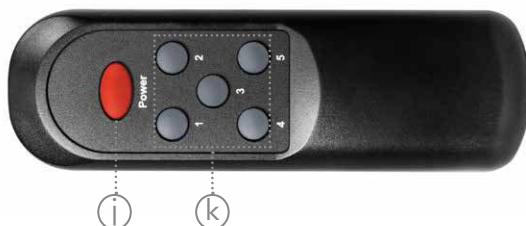

- (a) Power LED indicator
- (b) HDMI input 1-5 ports LED indicator
- (c) Auto mode LED indicator
- (d) IR mode LED indicator
- (e) IR signal receiver
- (f) Selection Switch
- (g) DC 5V input through Micro USB cable
- (h) HDMI output port
- (i) HDMI input 1-5 ports
- (j) Remote power on/off button
- (k) Select HDMI input 1-5