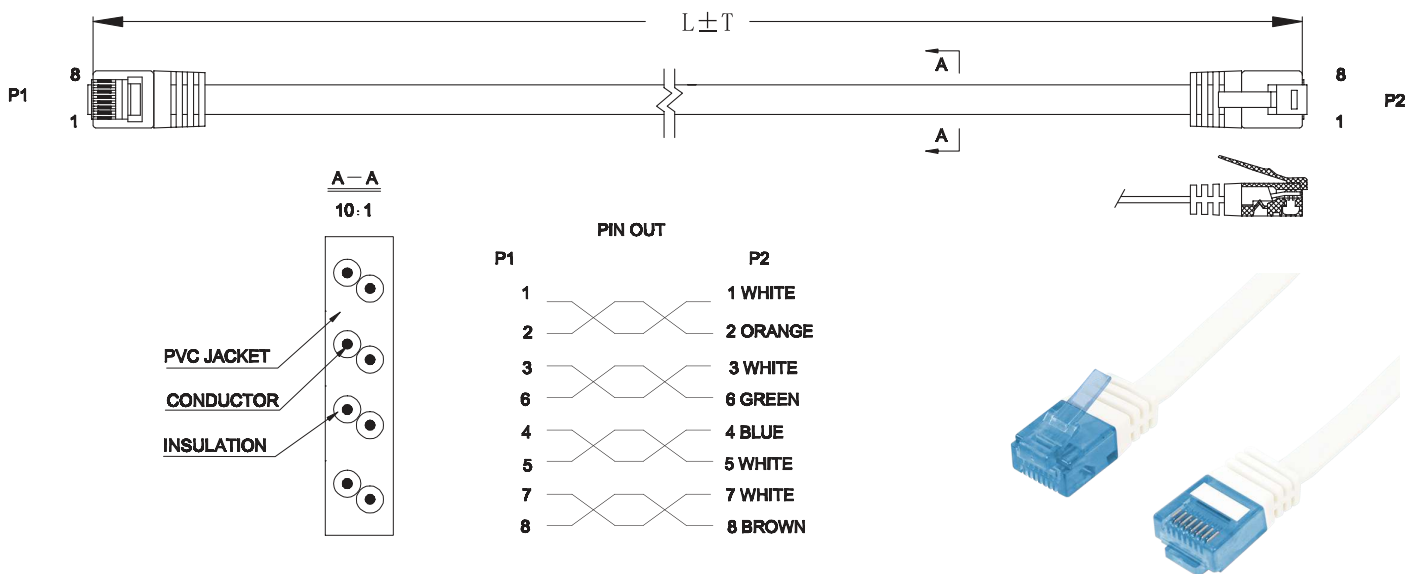

Technical Drawing

www.logilink.com

RoHS
compliant

Made in China

* The specifications and pictures are subject to change without notice.
* All trade names referenced are the registered trademark of their respective owners.