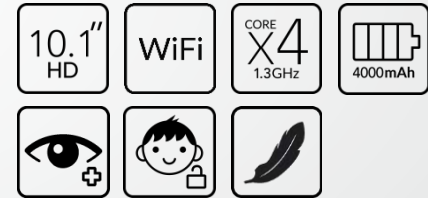

## DESIGN

Dimensions: 255 x 155 x 9.35mm

Weight: 415g

Side keys: 2 (1 for power, 1 for volume)

Finish: raw material

Colors available:

**Premium Black (A), Bluish Black (B)**

## DISPLAY

10.1" IPS 1280 x 800 pixels

TFT 16M color display

Capacitive touch screen

Multi-touch 10 points

## CAMERA

Back: 2MP (Interpolated to 5MP)

Front: 2MP (Interpolated to 5MP)

Video capture (resolution@fps): 720p 30fps

Video Playback: 1080p 30fps

HDR

Video Streaming solution: 1080P

Video Streaming Rate: 30fps

Premium Black (A)

Bluish Black (B)