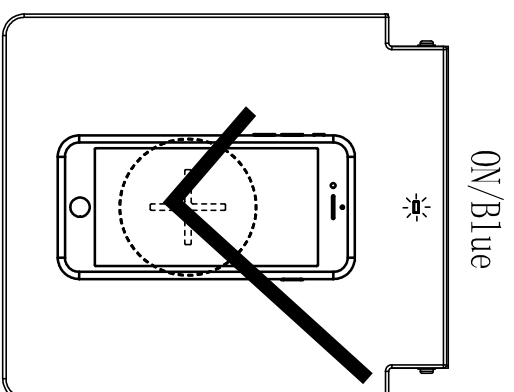

www.eglo.com

BLA98263-1

Frequency: 110-205KHz  
Max. -2.1dBµA/m