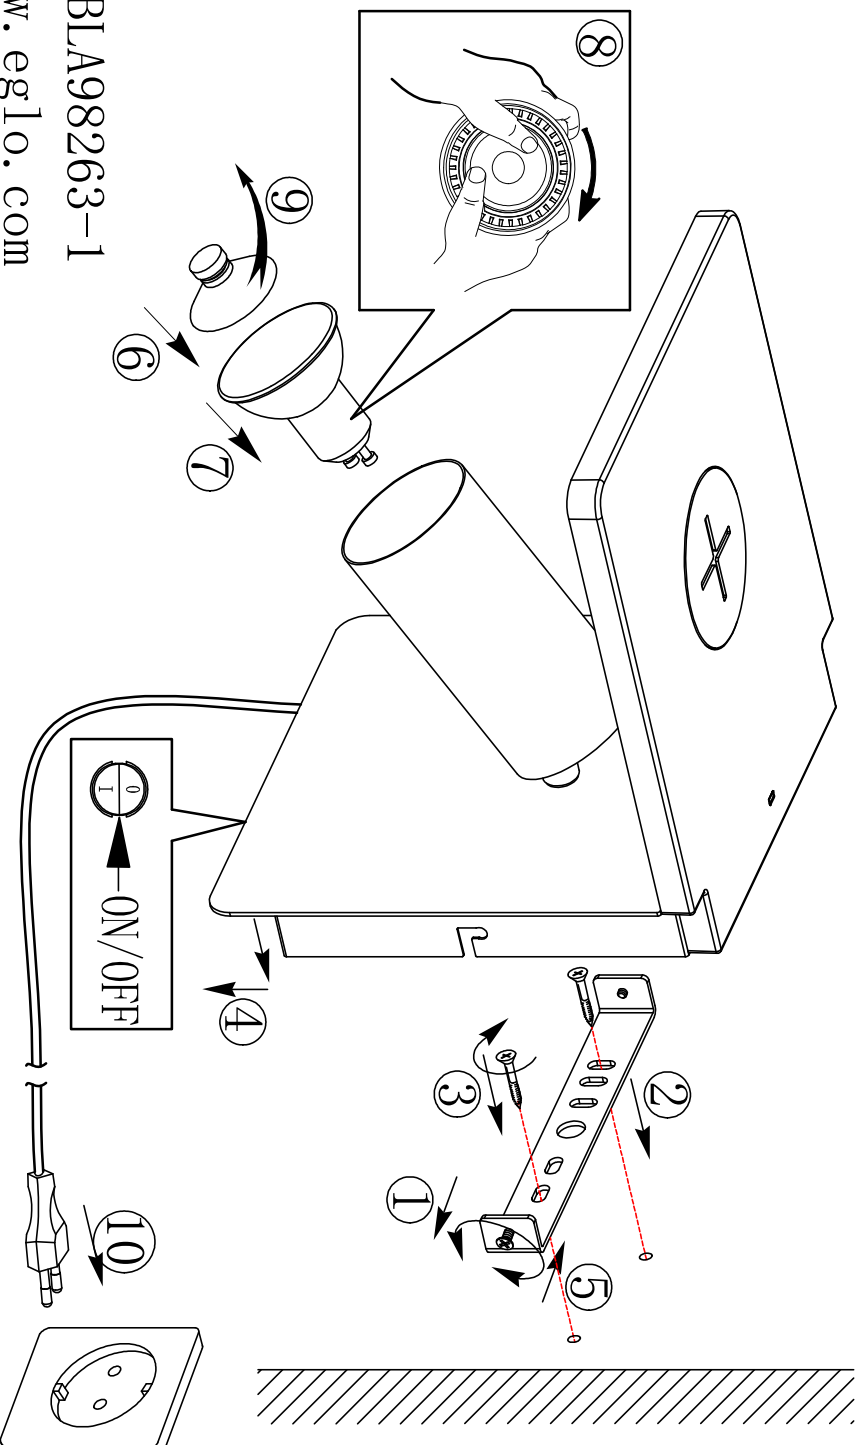

www.eglo.com

BLA98263-1

Frequency: 110-205KHz  
Max. -2.1dBµA/m