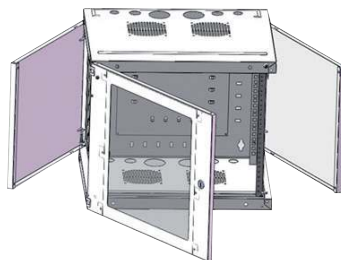

One-sectioned Wall-mounted Cabinet, disassembled

Technical Features

Material:	1.2 mm steel
Maximum Static Load:	Up to 50 kg
Finish:	Electrostatic powder paint
Color:	RAL 7035 light grey or RAL 7021 dark grey

Standard Configuration

- Dimensions: 6/9/12/15 U, 540 mm width & 450 mm depth
- Glass door with cylindrical lock
- Adjustable 19" profile rails
- Cable entry from 3 sides
- Disassembled flat pack delivery