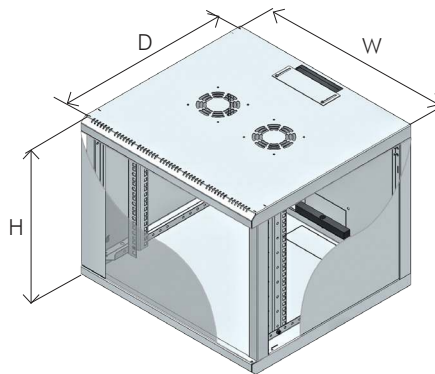

One-sectioned Wall-mounted Cabinet, disassembled

Technical Features

Material:	1.2 mm steel
Maximum Static Load:	Up to 50 kg
Finish:	Electrostatic powder paint
Color:	RAL 7035 light grey or RAL 7021 dark grey

Standard Configuration

- Dimensions: 6/9/12/15 U, 540 mm width & 450 mm depth
- Glass door with cylindrical lock
- Adjustable 19" profile rails
- Cable entry from 3 sides
- Disassembled flat pack delivery

Height U	Outer Width (W) mm	Outer Depth (D) mm	Outer Height (H) mm	19" Rails Adjustable Depth Range mm	Weight kg	Part No.	EAN Code
6U	540	450	330	110-350	14	W06F64B	4052792016321
9U	540	450	460	110-350	17	W09F64B	4052792016345
12U	540	450	595	110-350	20	W12F64B	4052792016369
15U	540	450	725	110-350	25	W15F64B	4052792016383

One-sectioned Wall-mounted Cabinet - RAL 7035 Light Grey

Height U	Outer Width (W) mm	Outer Depth (D) mm	Outer Height (H) mm	19" Rails Adjustable Depth Range mm	Weight kg	Part No.	EAN Code
6U	540	450	330	110-350	14	W06F64G	4052792016314
9U	540	450	460	110-350	17	W09F64G	4052792016338
12U	540	450	595	110-350	20	W12F64G	4052792016352
15U	540	450	725	110-350	25	W15F64G	4052792016376