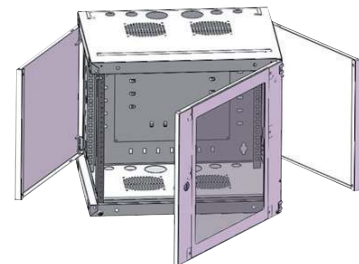

One-sectioned Wall-mounted Cabinet, disassembled

Technical Features

Material:	1.2 mm steel
Maximum Static Load:	Up to 50 kg
Finish:	Electrostatic powder paint
Color:	RAL 7035 light grey or RAL 7021 dark grey

Standard Configuration

- Dimensions: 6/9/12/15 U, 540 mm width & 450 mm depth
- Glass door with cylindrical lock
- Adjustable 19" profile rails
- Cable entry from 3 sides
- Disassembled flat pack delivery

RoHS
compliant

* The specifications and pictures are subject to change without notice.
*All trade names referenced are the registered trademark of their respective owners.

One-sectioned Wall-mounted Cabinet - RAL 7021 Dark Grey