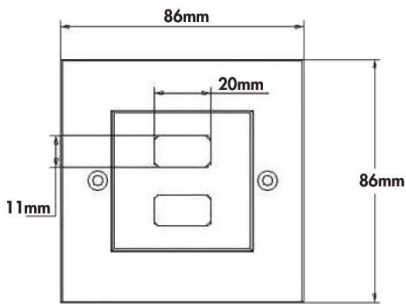

AH0018

Package Contents:

- » Wall Plate
- » HDMI Coupler
- » Screw Package

Package Information:

Art-No.	Packing Dimension	Packing Weight	Carton Dimension	Carton Q'ty	Carton Weight
AH0017	132x132x10 mm	0.0439 kg	550x440x320 mm	250 pcs	13 kg
AH0018	132x132x10 mm	0.0534 kg	550x440x320 mm	250 pcs	15.5 kg

RoHS
compliant

*The specifications and pictures are subject to change without prior notice.
*All trade names referenced are the registered trademarks of their respective owners.

Made in China