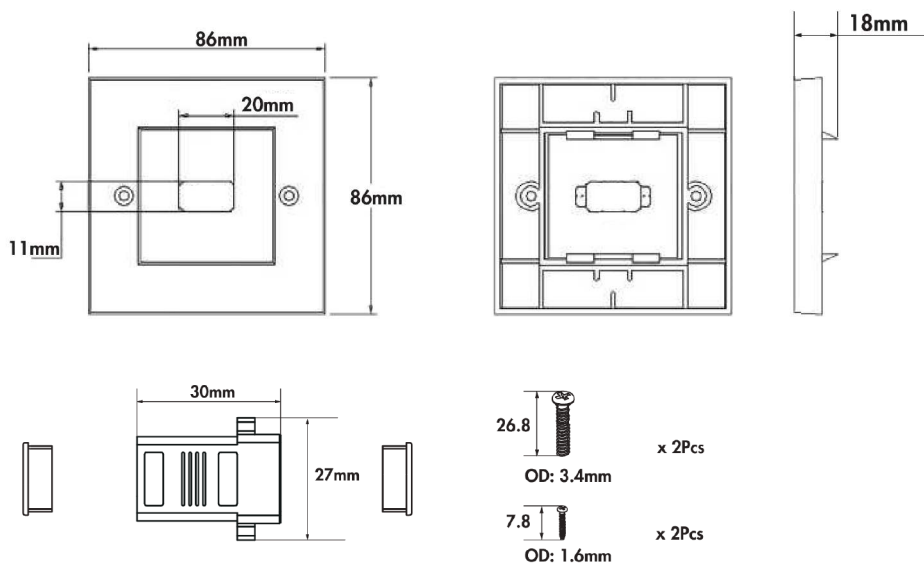

AH0017

RoHS
compliant

*The specifications and pictures are subject to change without prior notice.
*All trade names referenced are the registered trademarks of their respective owners.

Made in China