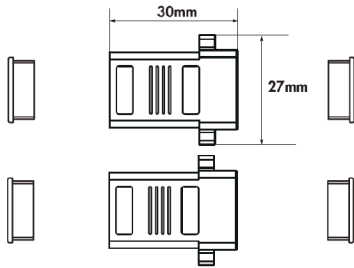

AH0018

Package Contents:

- » Wall Plate
- » HDMI Coupler
- » Screw Package

Package Information:

Art-No.	Packing Dimension	Packing Weight	Carton Dimension	Carton Q'ty	Carton Weight
AH0017	132x132x10 mm	0.0439 kg	550x440x320 mm	250 pcs	13 kg
AH0018	132x132x10 mm	0.0534 kg	550x440x320 mm	250 pcs	15.5 kg

RoHS
compliant

*The specifications and pictures are subject to change without prior notice.
*All trade names referenced are the registered trademarks of their respective owners.

Made in China