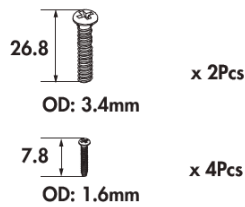

AH0018

Package Contents:

- » Wall Plate
- » HDMI Coupler
- » Screw Package

Package Information:

Art-No.	Packing Dimension	Packing Weight	Carton Dimension	Carton Q'ty	Carton Weight
AH0017	132x132x10 mm	0.0439 kg	550x440x320 mm	250 pcs	13 kg
AH0018	132x132x10 mm	0.0534 kg	550x440x320 mm	250 pcs	15.5 kg

RoHS
compliant

*The specifications and pictures are subject to change without prior notice.
*All trade names referenced are the registered trademarks of their respective owners.

Made in China