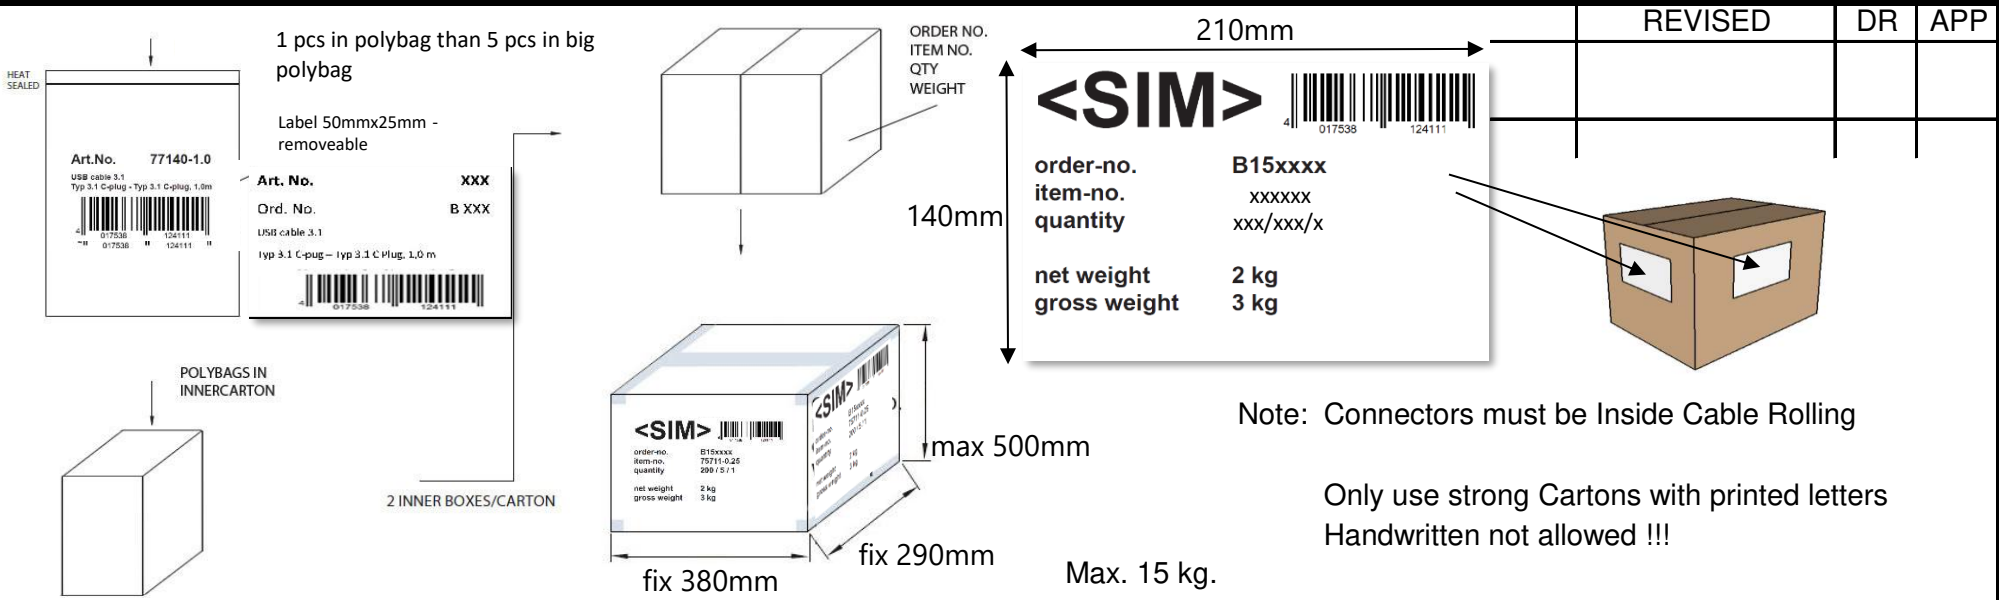

ART.NO.	LENGTH	ROLLING SIZE	NET.WEIGHT (g)	PACKING	EAN CODE
08-01043	x	136x30x30mm	59g	250 EXP / 125 INNER - 5/1 in pb with sticker	4017538130495

S impuls S-Impuls Handels GmbH für audiovisuelle Produkte

Am Mühlberg 8 | 91477 Markt Bibart
fon +49 9162 | 98 96 - 0
fax +49 9162 | 98 96 - 31
mail info@s-impuls.de
http://www.s-impuls.de

DESCRIPTION		RJ45 COUPLER CAT 6A IP 67, OUTDOOR					
SIZE	A4	DATE	31.01.2020	CHECKED		TOL	08-01043
UNIT	MM	DRAWN	R.Hueller	APPROVED			
CUSTOM TARIF NO.: 85366990990