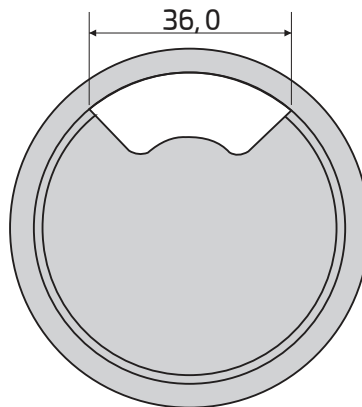

Desk Cable fixer, 60mm, Black

Close

Specification

Material: ABS plastic

Color: Black

For desk hole: $\varnothing 60$ mm