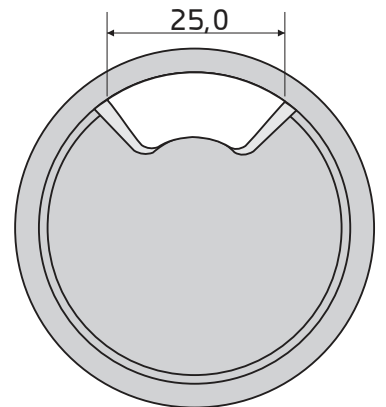

Desk Cable fixer, 60mm, Black

Close

Specification

Material: ABS plastic

Color: Black

For desk hole: $\varnothing 60$ mm