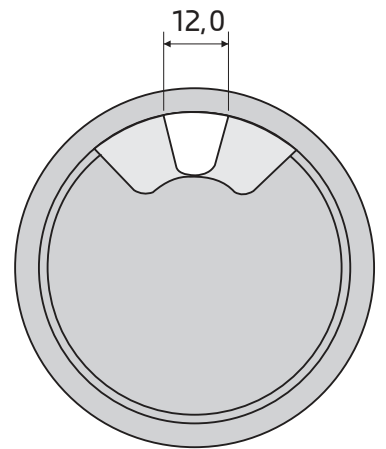

Desk Cable fixer, 60mm, Black

Close

Specification

Material: ABS plastic

Color: Black

For desk hole: $\varnothing 60$ mm