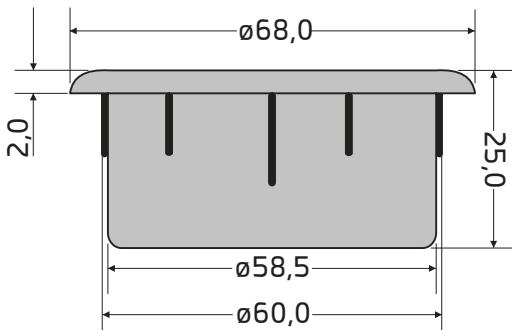

Desk Cable fixer, 60mm, Black

Close

Specification

Material: ABS plastic

Color: Black

For desk hole: $\varnothing 60$ mm