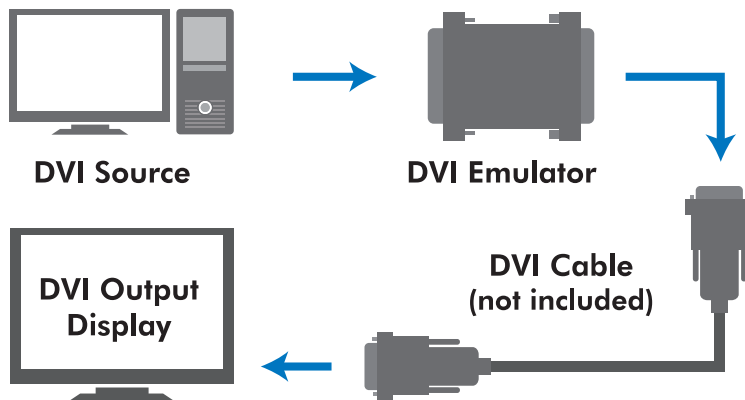

LogiLink®

DVI EDID Emulator

Art. No.: AD0018

AD0018 is designed to emulate and store the EDID of a video display, providing constant and reliable EDID data for the a DVI source device to efficiently optimize video resolution.

Features:

- » Designed to emulate and store the EDID of a video display
- » Built-in LED indicator to easily identify the EDID mode
- » Resdution up to 1080P@60Hz
- » Support VESA specification
- » Works with any operating system, no software installation required