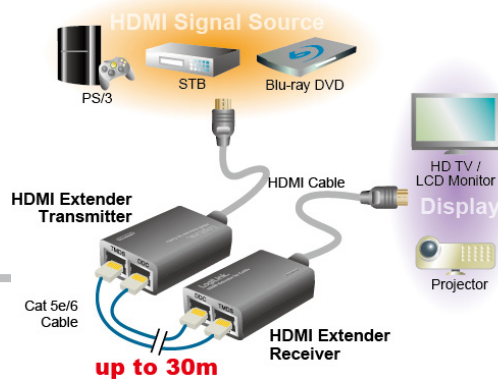

* The specifications and pictures are subject to change without notice.
*All trade names referenced are the registered network of their respective owners.

Made in China