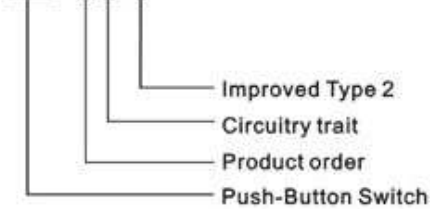

Druckschalter/-Taster Serie PBS-11x

Ordering Information

PBS - 10 B - 2

Specification:

1. Rating: 3A 125VAC; 1A 250VAC
2. Contact Resistance: 20m Ω max.
3. Insulation Resistance: 500VDC 100M Ω min.
4. Dielectric strength: 1000VAC, 1Minute
5. Electrical Life: 50,000 Cycles

Circuitry trait

A	ON — OFF	Push on/Push off	With lock
B	OFF — (ON)	Push on	Momentary (Open type)
C	ON — (OFF)	Push off	Momentary (Close type)

() : Indicates Momentary

Push-button color

Red	White
Green	Black
Orange	Yellow
Blue	