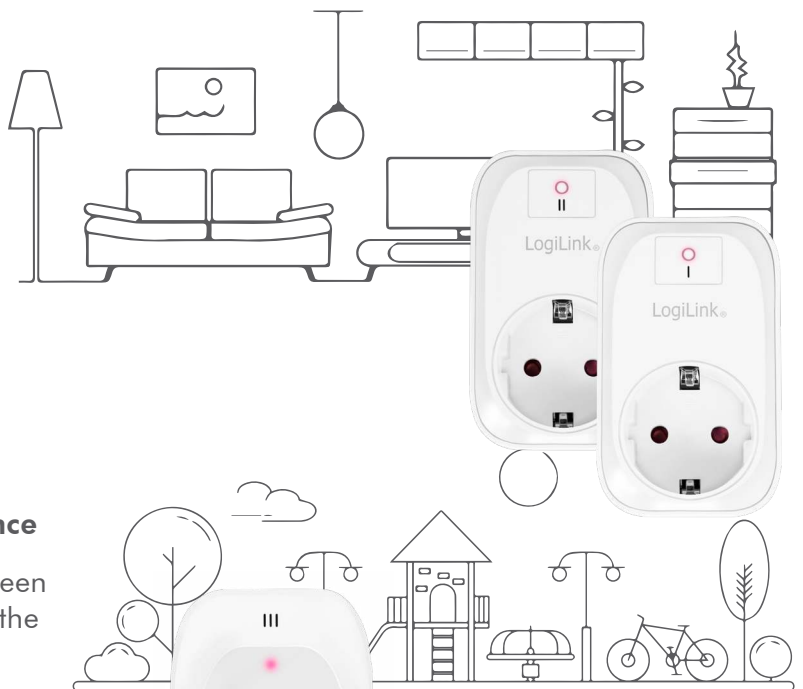

LogiLink®

Remote Power Socket Set

2 x Indoor Sockets & 1 x Outdoor Socket & 1 x Remote Control

Art. No.: EC0009

Remotely turn your indoor and outdoor electrical appliances on and off with a convenient remote control any time. Make your life easier and comfortable.

Indoor and Outdoor Use

Indoor and outdoor sockets are included in this kit. Simply plug it in and get started or synchronize the sockets according to your needs; providing stable performance and strong anti-interference.

Outdoor Socket for IPX4 Water Resistance

The durable and water resistant cover in green allows you use it in any weather. Great for the garden and patio.

Powerful Signal

Strong RF signal works through doors and walls without interfering with other electronics. It can transmit as far as 30m transmission range.

Energy-Saving

Convenient control of electronic devices helps you reduce power consumption to save costs on electricity and extend the life of your devices/appliances.

IPX4
Water Resistance

RoHS
compliant