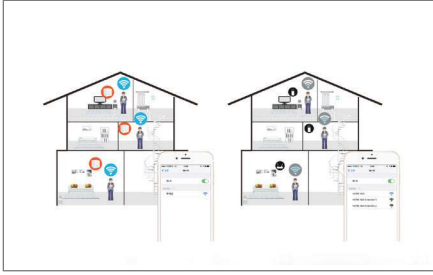

Selling Points

Seamless Roaming, Always Online

With the seamless roaming feature, you can go from room to room without losing connection, creating a lag-free video call, online gaming experience when you are on the move.