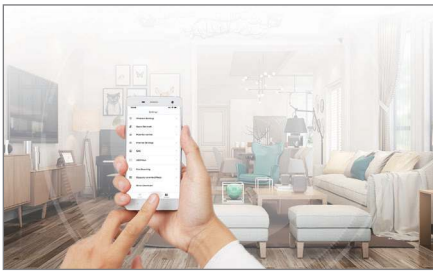

Remote Control with Tenda APP

Tenda WiFi App provides the easiest way to manage your MW5c. The real-time status of online devices is all in your hands.

Purchase Guide

Feature \ Mode	MW3 (3-pack)	MW5 (3-pack)	MW5c (3-pack)	MW6 (3-pack)	MW12 (3-pack)
WiFi Speed	AC1200	AC1200	AC1200	AC1200	AC2100
Compatible Broadband	100 Mbps	>100 Mbps	>100 Mbps	≥200 Mbps	≥500 Mbps
Coverage Area*	up to 3500 sq.ft	up to 3500 sq.ft	up to 3500 sq.ft	up to 6000 sq.ft	up to 6000 sq.ft
Max. Mesh nodes supported (Qty./Size)	5 (5000 sq.ft)	6 (6000 sq.ft)	6 (6000 sq.ft)	9 (12000 sq.ft)	12 (15000 sq.ft)
Max. No. of Connected Devices	40 devices	60 devices	80 devices	90 devices	120 devices