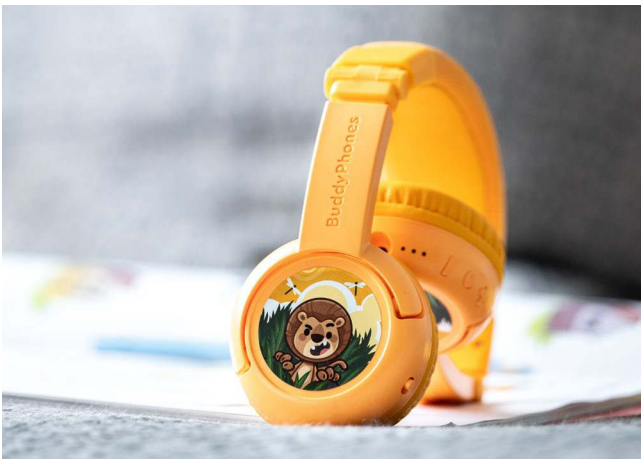

BuddyPhones®

SafeAudio for Kids

One of our best selling wireless kid's headphone is getting a major upgrade! With an overhaul of features and a sleek new look, the BuddyPhones® Play+ offers 3 SafeAudio settings to choose from. With these settings BuddyPhones® Play+ can be tailored to the child's needs, age and environment. Set the level to TravelMode: 94dB(max) KidsMode: 85dB(max) ToddlerMode 75dB(max) with a kid-proof safety mechanism to use in quiet, normal and loud environments. Whether on trains, planes or automobiles, we've got you covered!

FEATURES

- 75-85-94dB
- StudyMode™
- 20 Hours Battery Life
- Works without Battery
- Decorative Stickers
- Super Durable
- BuddyLink™
- Travel Bag
- Protein PU Leather Earpads
- Name Tag Stickers

Our patented StudyMode™ helps isolate voices from other sounds, producing crisper, clearer vocals for studying or watching lessons. With the dual connection feature, the headphones can be used both wirelessly or wired, meaning there's no interruption from your favourite video or music if the battery runs low.