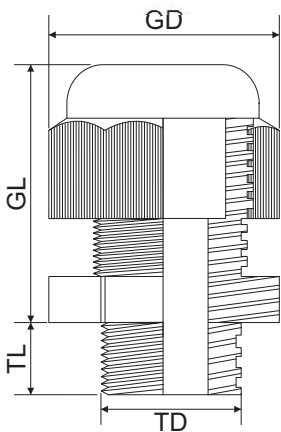

224pcs Cable Gland Set, Metric Thread, Grey

Item No. 2009CA109

Thread	Cable range (ømm)	TD (ømm)	TL (mm)	GL (mm)	GD (ømm)	Pcs.
M12	3.0 ~ 6.5	11.8	9.0	21.0	17.0	40
M16	4.0 ~ 8.0	15.7	9.0	23.5	20.8	40
M20	6.0 ~ 12.0	17.6	9.0	27.0	26.0	15
M25	13.0 ~ 18.0	24.8	12.5	32.0	35.6	12
M32	16.0 ~ 21.0	31.8	12.5	34.1	37.9	5

Thread	NH (mm)	Pcs.
M12 x 1.5	4.50	40
M16 x 1.5	4.70	40
M20 x 1.5	5.20	15
M25 x 1.5	6.10	12
M32 x 1.5	6.70	5

Specification

Material:

Gland - PA 66

Seal - NBR

Color: Light Grey (RAL7035)

Thread type: Metric

Waterproof class: IP68