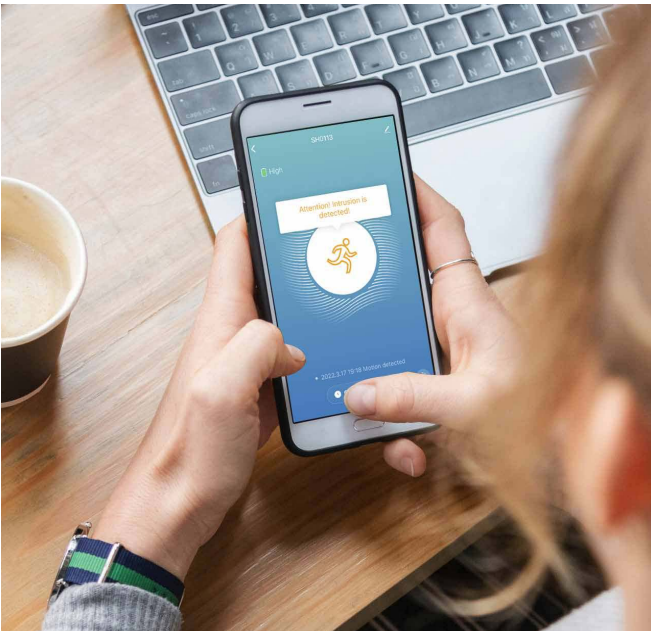

Remote Monitor from Anywhere

Monitor your house from anywhere with your phone via the app, even if you're not at home.