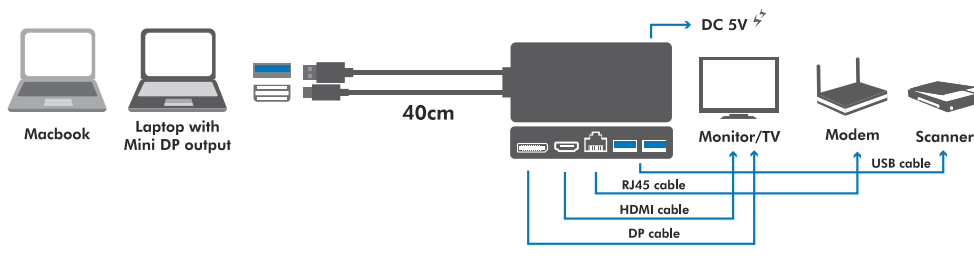

LogiLink®

Mini DisplayPort Docking with HDMI/DP/LAN/USB3.0

Art. No.: CV0111

This Mini-DP video dock with USB 3.0 LAN hub is a versatile tool to expand and enhance your computer's connectivity performance for use at home, in the office or on the road.

Features:

- » Input: Mini DisplayPort , USB3.0
- » Output: 2 x USB3.0, RJ45 port, HDMI, DisplayPort
- » Compliant with VESA DisplayPort 1.2 specification for 1.62Gbps, 2.7Gbps and 5.4Gbps link rates
- » Compliant with HDMI specification up to 2.25Gbps
- » Supports 1080P and 3D
- » Supports USB3.0 High-Speed transfer rate up to 5Gbps
- » Supports 10/100/1000Mbps Gigabit Ethernet
- » LED indicator
- » Support Windows XP/Vista/7/8/10, Mac OS 9.X and 10.X
- » Connect to a 5V power adapter if additional power is required (not included)
- » Product Dimension: 123.9 x 67.8 x 21.5mm
- » Product Weight: 124g

Package Contents:

- » 1 x Mini DisplayPort Docking
- » 1 x User Manual

Package Informations:

- » Packing Dimension: 173 x 260 x 25mm
- » Packing Weight: kg
- » Carton Dimension: 520 x 366 x 285mm
- » Carton Q'ty: 40pcs
- » Carton Weight: kg

You can only plug in 1 port among the 2 video output ports at a time.

DC5V

RoHS
compliant

* The specifications and pictures are subject to change without notice.
* All trade names referenced are the registered trademark of their respective owners.