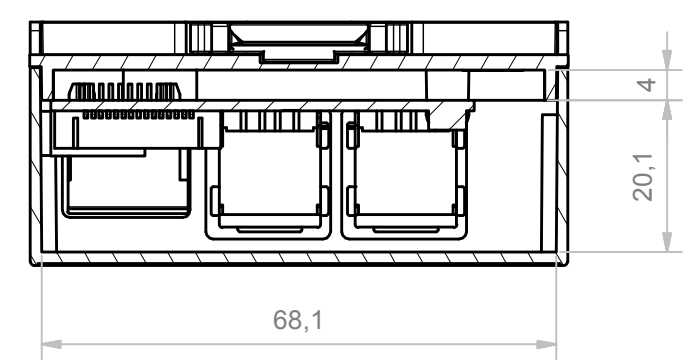

A-A (1 : 1)

RIF.	Q.TY	DESCRIPTION	CODE
1	1	HOOK MODULBOX LONG	M-01900
2	1	BODY 4MC33-C XTS COMPACT RASPBERRY Pi B+	M-05827
3	1	BASE 4M XT RASPBERRY B+/A+/ODROID	M-05556
4	2	SCREW 2.9X6.5 d TRUNC	PM10012021

RESERVED PROPERTY: The present drawing cannot be reproduced or communicated to 3d parties, even partially, without the authorization of ITALTRONIC Srl. Italtronic reserves to protect its own rights according to the law.

GENERAL TOLERANCE	UNI EN 22768/1 Media (m)	Drawn:	Checked:	Revision description
SHEET NR.	Dimension in mm	DRAWING BY	Rigato N.	Fanin F.
1 / 1		 Manual modification are not allowed	Date: 18/01/2017	Replace nr.
Denomination:		KIT 4M XTS COMPACT RASPBERRY PI B+		
		 ITALTRONIC S.R.L. VIA AUSTRIA 25/D 35127 PADOVA - ITALY www.italtronic.com		Drawing nr. M-06478-00