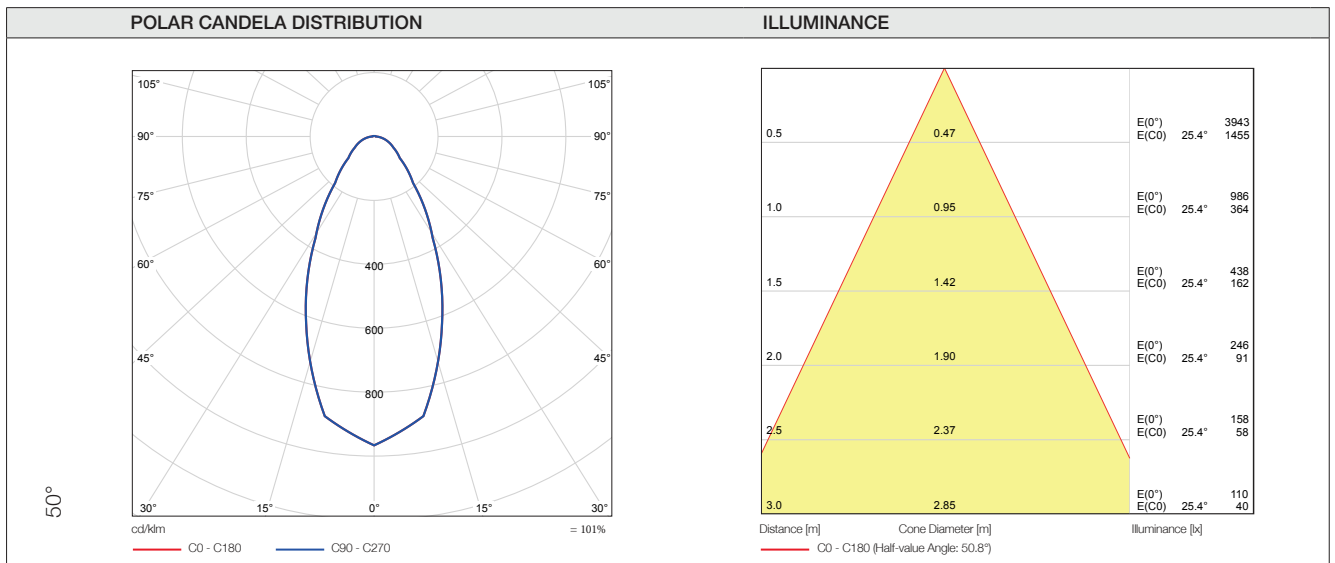

Optical parameters