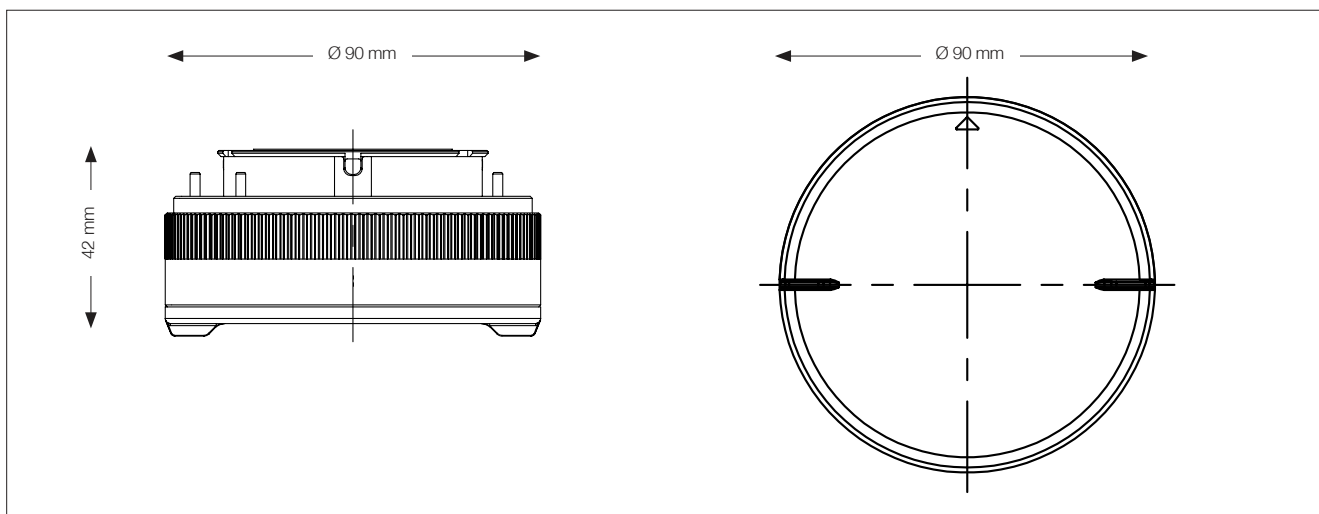

Drawings

Logistic data

LED LIGHT ENGINE 2 (non dimmable)

PRODUCT CODE	EAN CODE	PACKAGING TYP	DESCRIPTION	SIZE OF PACKAGING (L x H x W)	GROSS WEIGHT
LEV112313M830E	4974550480666	Gift box (1 pc) mm g	3000 K / 12.7 W / 50°	103 x 52 x 105 mm	230 g
	14974550480663	Outer carton (10 pcs)		221x 276 x 124 mm	2850 g
LEV112313W830E	4974550480673	Gift box (1 pc) mm g	3000 K / 12.7 W / 80°	103 x 52 x 105 mm	230 g
	14974550480670	Outer carton (10 pcs)		221x 276 x 124 mm	2850 g
LEV112313M840E	4974550480680	Gift box (1 pc) mm g	4000 K / 12.7 W / 50°	103 x 52 x 105 mm	230 g
	14974550480687	Outer carton (10 pcs)		221x 276 x 124 mm	2850 g
LEV112313W840E	4974550480697	Gift box (1 pc) mm g	4000 K / 12.7 W / 80°	103 x 52 x 105 mm	230 g
	14974550480694	Outer carton (10 pcs)		221x 276 x 124 mm	2850 g
LEV162318M830E	4974550480703	Gift box (1 pc) mm g	3000 K / 17.5 W / 50°	103 x 52 x 105 mm	230 g
	14974550480700	Outer carton (10 pcs)		221x 276 x 124 mm	2850 g
LEV162318W830E	4974550480710	Gift box (1 pc) mm g	3000 K / 17.5 W / 80°	103 x 52 x 105 mm	230 g
	14974550480717	Outer carton (10 pcs)		221x 276 x 124 mm	2850 g
LEV162318M840E	4974550480727	Gift box (1 pc) mm g	4000 K / 17.5 W / 50°	103 x 52 x 105 mm	230 g
	14974550480724	Outer carton (10 pcs)		221x 276 x 124 mm	2850 g
LEV162318W840E	4974550480734	Gift box (1 pc) mm g	4000 K / 17.5 W / 80°	103 x 52 x 105 mm	230 g
	14974550480731	Outer carton (10 pcs)		221x 276 x 124 mm	2850 g
LEV222324M830E	4974550480741	Gift box (1 pc) mm g	3000 K / 24.0 W / 50°	103 x 52 x 105 mm	230 g
	14974550480748	Outer carton (10 pcs)		221x 276 x 124 mm	2850 g
LEV222324W830E	4974550480758	Gift box (1 pc) mm g	3000 K / 24.0 W / 80°	103 x 52 x 105 mm	230 g
	14974550480755	Outer carton (10 pcs)		221x 276 x 124 mm	2850 g
LEV222324M840E	4974550480765	Gift box (1 pc) mm g	4000 K / 24.0 W / 50°	103 x 52 x 105 mm	230 g
	14974550480762	Outer carton (10 pcs)		221x 276 x 124 mm	2850 g
LEV222324W840E	4974550480772	Gift box (1 pc) mm g	4000 K / 24.0 W / 80°	103 x 52 x 105 mm	230 g
	14974550480779	Outer carton (10 pcs)		221x 276 x 124 mm	2850 g