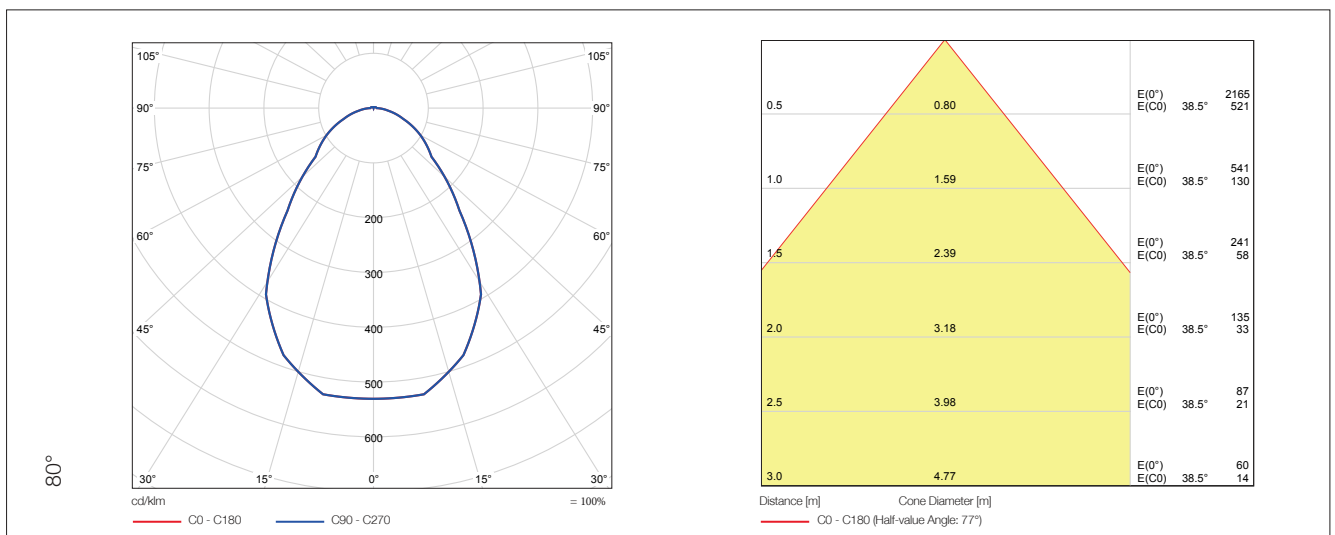

Optical parameters