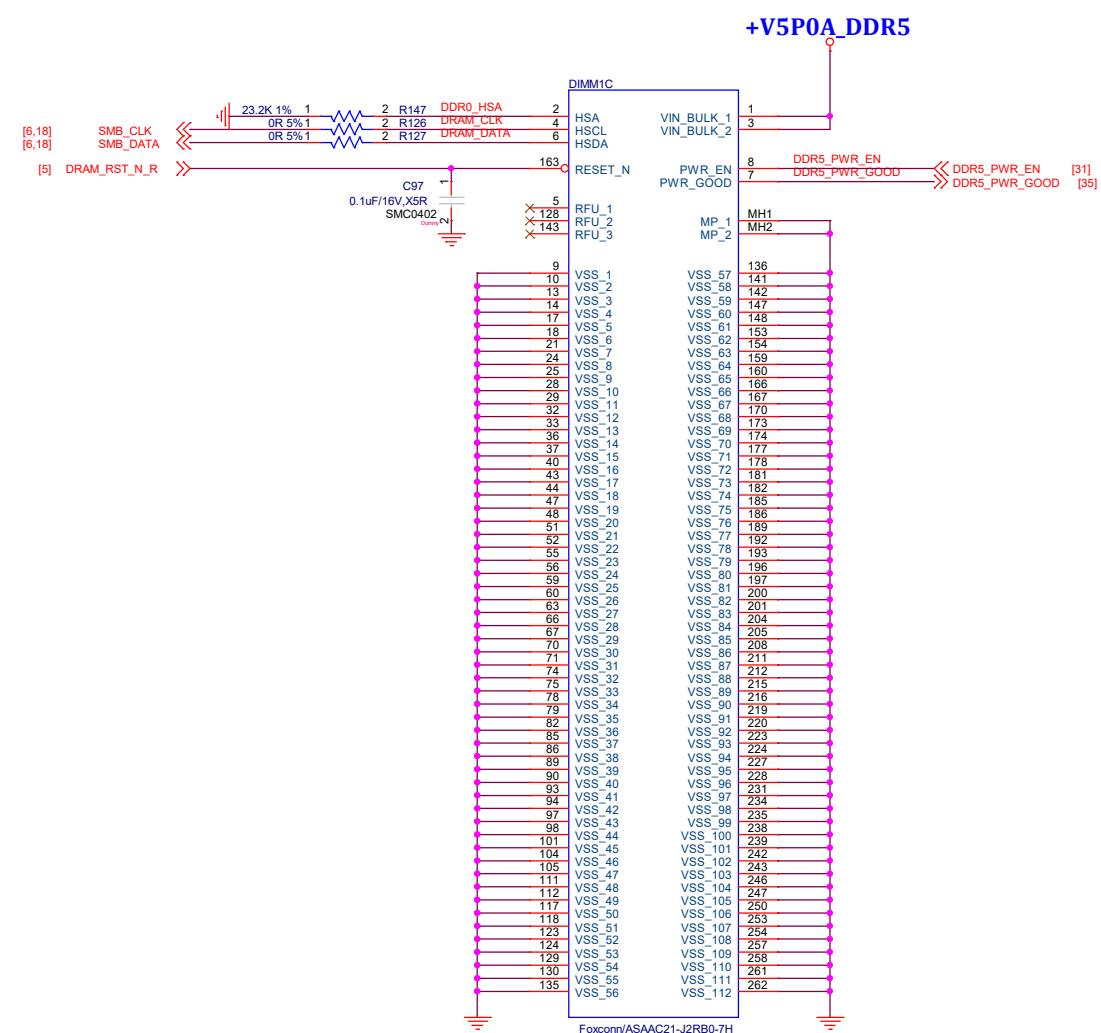

DDR5 SODIMM CHANNEL A

Title		HARDKNERNAL	
Size	Document Number	Rev A	
Customer	ADLN-H4		
Date:	Wednesday, March 06, 2024	Sheet	12 of 40