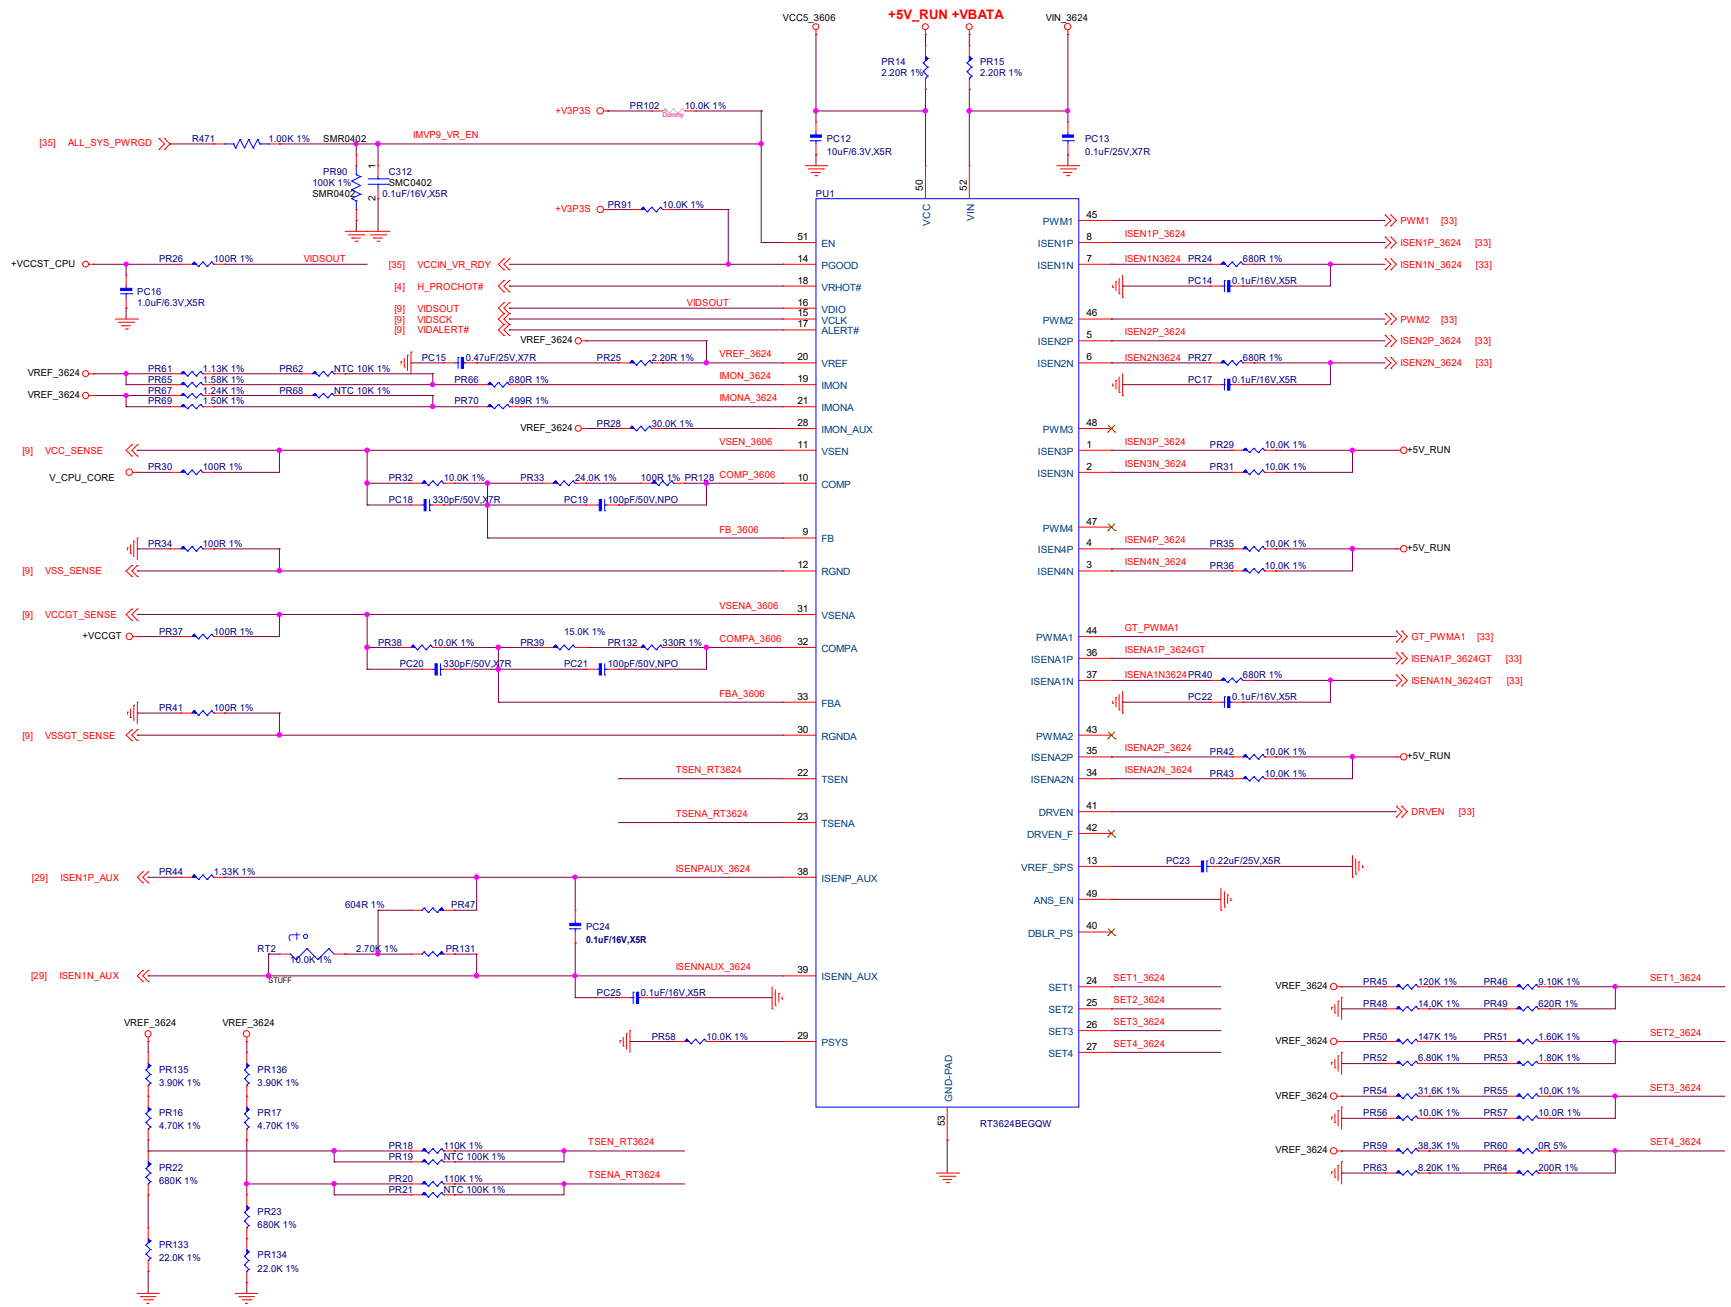

Title		
HARDKERNAL		
Size	Document Number	Rev
Custom	ADLN-H4	A
Date:	Wednesday, March 06, 2024	Sheet 32 of 40