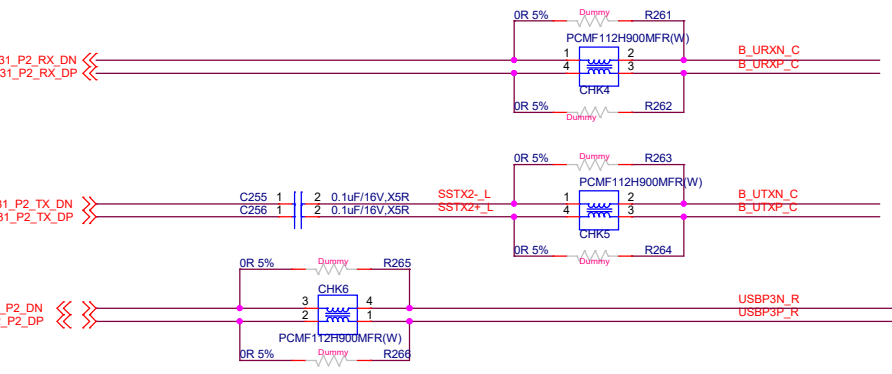

Title			
HARDKERNAL			
Size	Document Number	Rev	
Custom	ADLN-H4	A	
Date:	Wednesday, March 06, 2024	Sheet	16 of 40