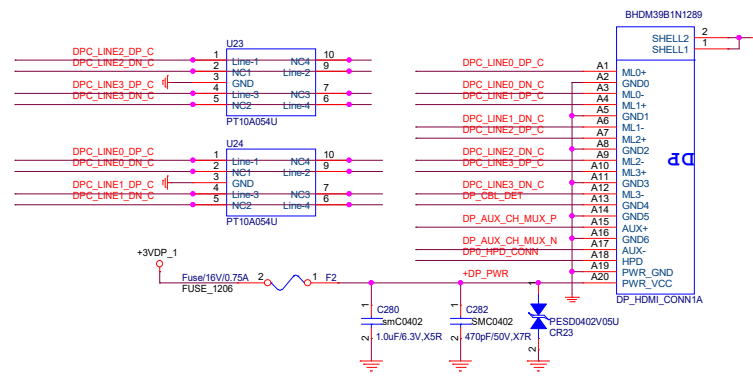

Title		
HARDKNERNAL		
Size	Document Number	Rev
Custom	ADLN-H4	A
Date:	Wednesday, March 06, 2024	Sheet 19 of 40