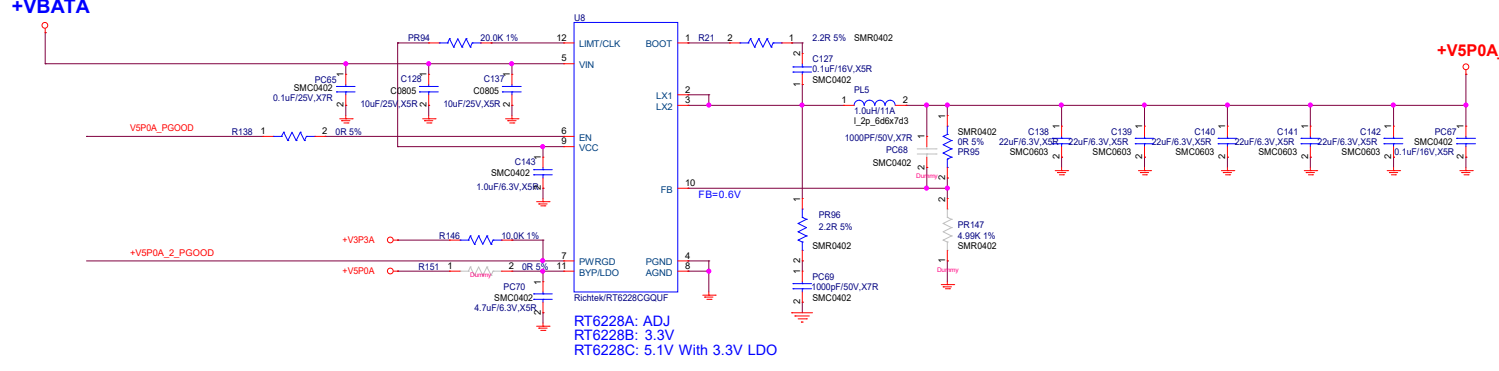

VDCIN_CONN

Title		
HARDKERNAL		
Size	Document Number	Rev
Custom	ADLN-H4	A
Date:	Wednesday, March 06, 2024	Sheet 26 of 40

+VBATA

+VBATA

+VBATA

Title			HARDKERNAL		
Size	Document Number		Rev		A
C	ADLN-H4				
Date:	Wednesday, March 06, 2024	Sheet	27	of	40