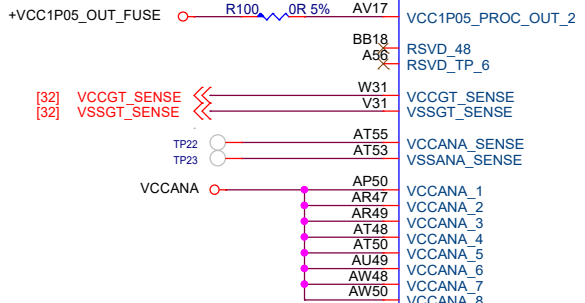

Title		
HARDKNERNAL		
Size	Document Number	Rev A
Custom	ADLN-H4	
Date:	Wednesday, March 06, 2024	Sheet 9 of 40