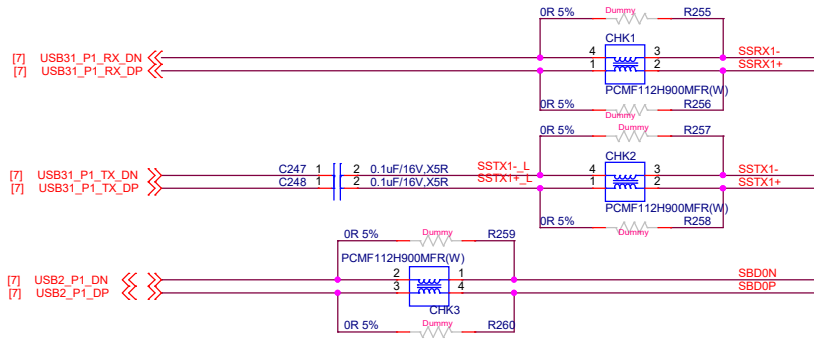

Title			
HARDKERNAL			
Size	Document Number	Rev	
Custom	ADLN-H4	A	
Date:	Wednesday, March 06, 2024	Sheet	16 of 40