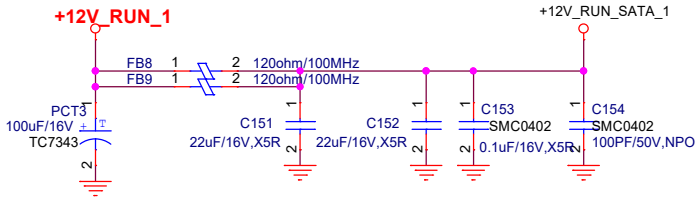

Title		
HARDKNERNAL		
Size	Document Number	Rev
Custom	ADLN-H4	A
Date:	Wednesday, March 06, 2024	Sheet 38 of 40