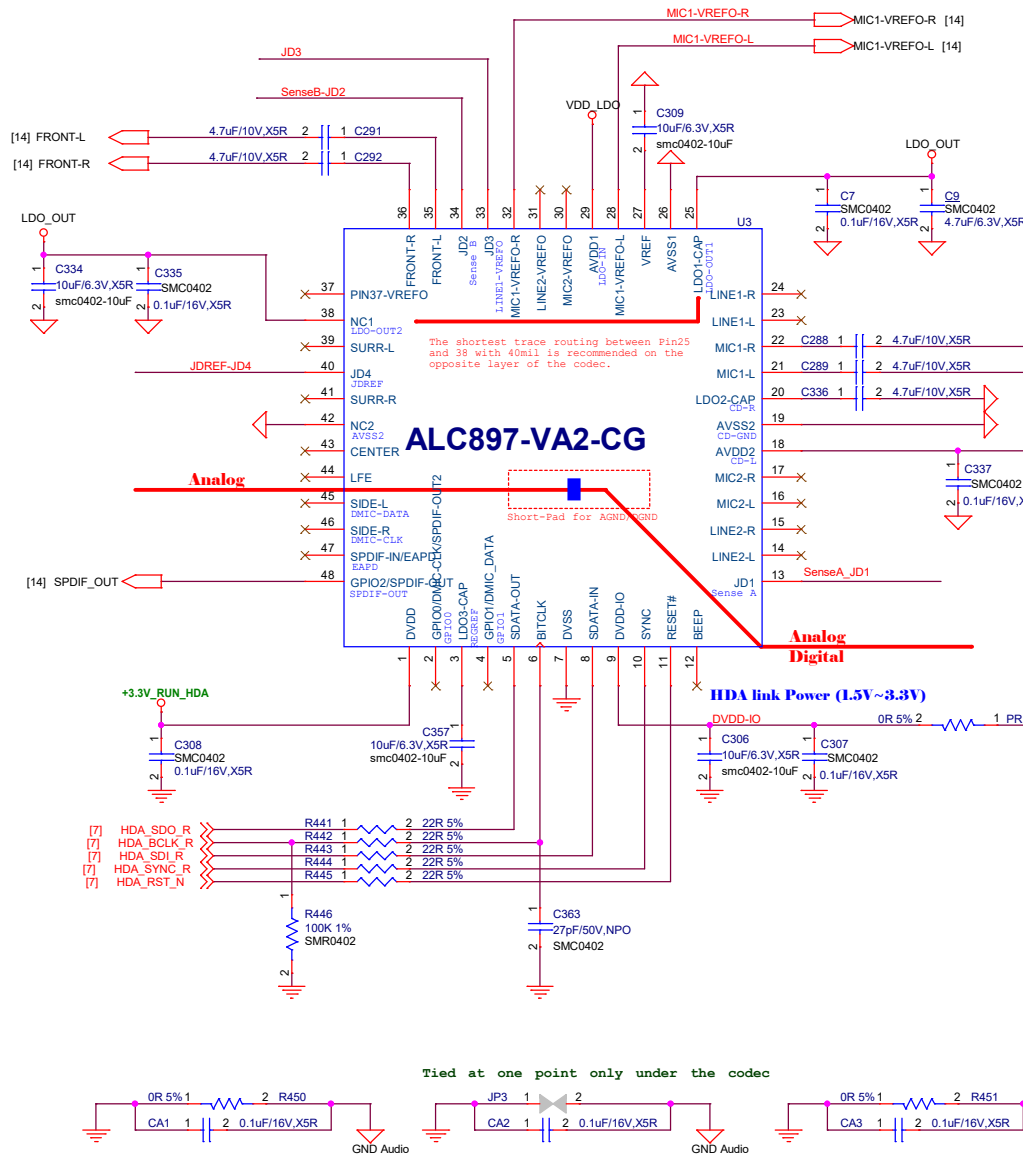

Table of Content

SCHEMATIC1*	
01 -- Cover	21 = LAN1(I226-V)
02 -- System Block*	22 = LAN2(I226-V)
03 -- Table of Content	23 = M.2 PCIe SSD
04 -- CPU(DDI)	24 = IT8613E/LX
05 -- CPU(DDR)	25 = PWR SW/LED/FAN
06 -- CPU(SPI/ESPI/SMB/GPIO)	26 = PWR DC-IN
07 -- CPU(EMMC/PCIE)	27 = PWR(3P3A/5A)
08 -- CPU(CLK/PM)	28 = PWR(1P8A)
09 -- CPU(VCORE/VGT/VDD2)	29 = PWR(VCCIN_AUX)
10 -- CPU(VCCINAUX/1P8A)	30 = PWR(VCCST/VCCSTG)
11 -- CPU(GND)	31 = PWR(VDDR)
12 = SODIMM5	32 = PWR VCORE - 1
13 = HDA(ALC897)	33 = PWR VCORE - 2
14 = HDA CONN	34 = PWR System
15 = EMMC	35 -- PWR Glue-logic
16 = USB3 X 2 PORT	36 = PWR +12V_RUN
17 = USB2 X 2 PORT	37 = PCIE =>SATA(ASM1064)
18 = HDMI	38 = HDD & PWR
19 = DP++	39 = GPIO HEAD/UART/I2C
20 = DP++	40 ---- Change List

DDR5 SODIMM CHANNEL A

Title		HARDKNERNAL	
Size	Document Number	Rev A	
Customer	ADLN-H4		
Date:	Wednesday, March 06, 2024	Sheet	12 of 40

ALC897-VA2-CG

Analog

Digital

HDA link Power (1.5V~3.3V)

Tied at one point only under the codec