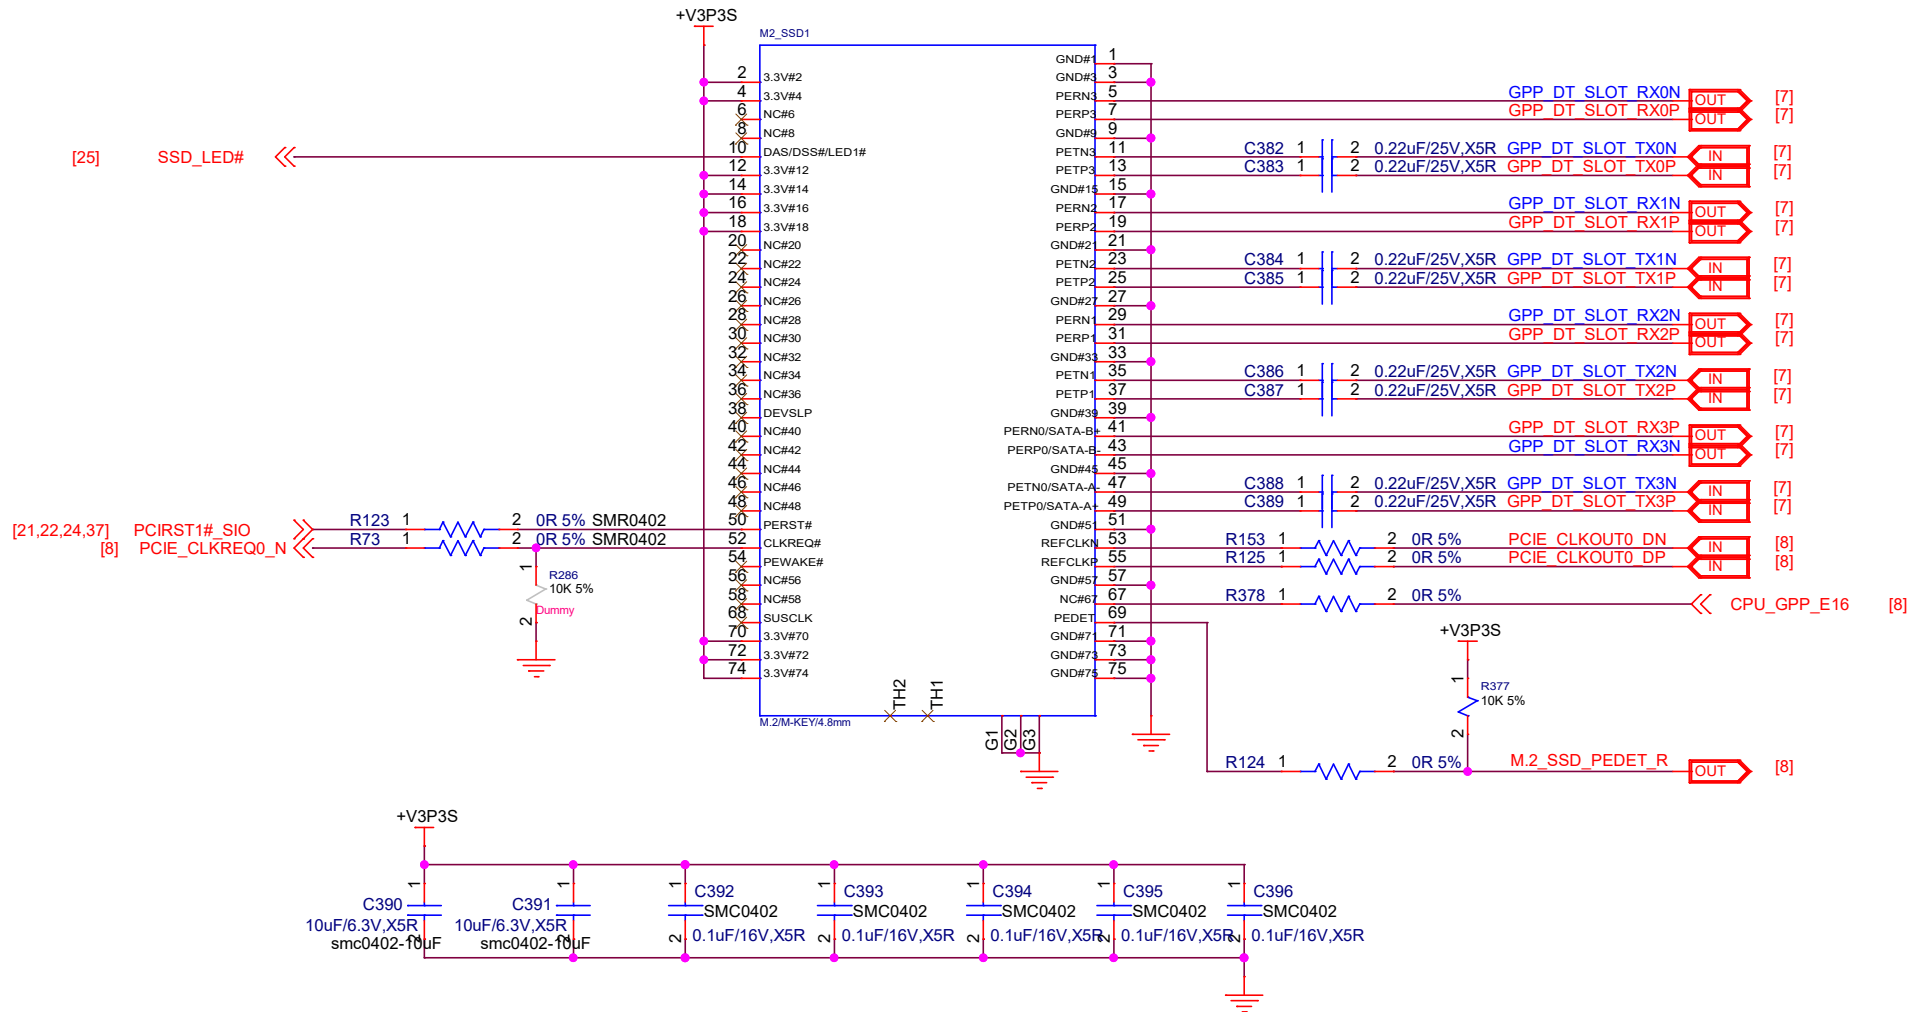

Title		
HARDKERNAL		
Size	Document Number	Rev
Custom	ADLN-H4	A
Date:	Wednesday, March 06, 2024	Sheet 23 of 40