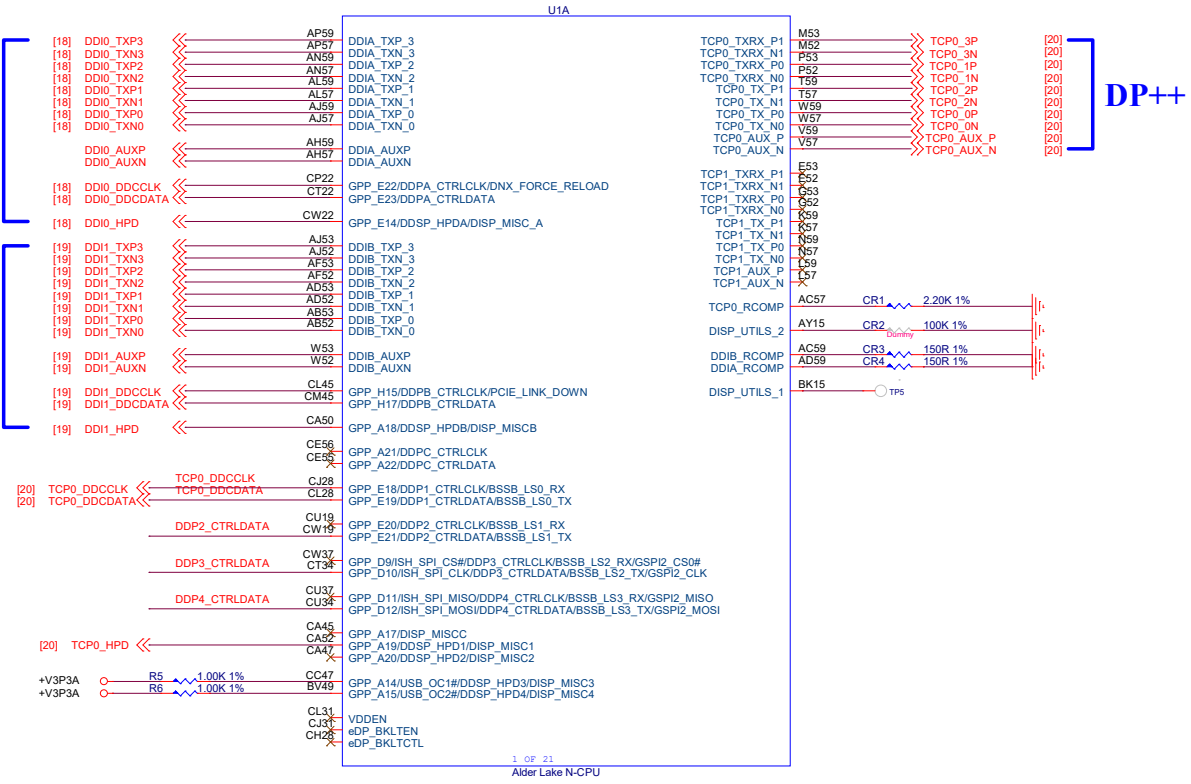

HDMI

DP++

Title			HARDKERNAL		
Size	Document Number	Rev		A	
Custom	ADLN-H4				
Date:	Wednesday, March 06, 2024	Sheet	4	of	40