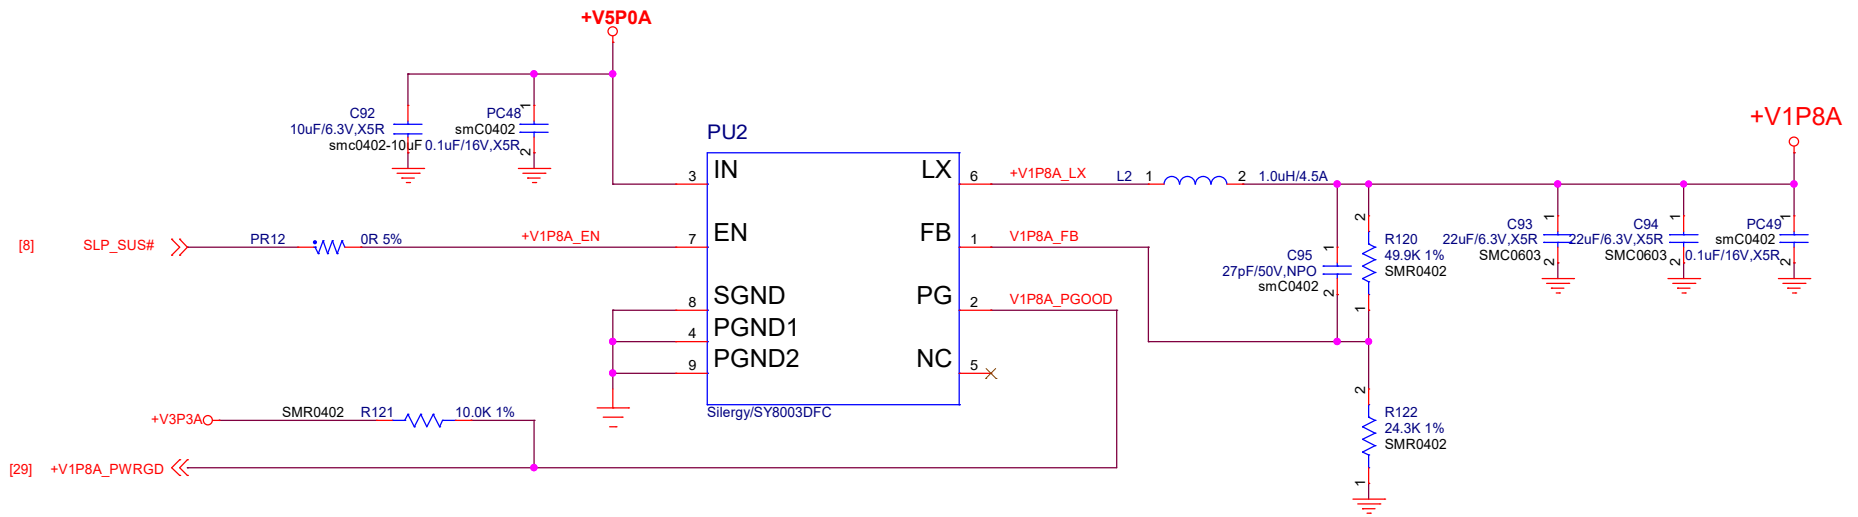

VDCIN_CONN

Title		
HARDKERNAL		
Size	Document Number	Rev
Custom	ADLN-H4	A
Date:	Wednesday, March 06, 2024	Sheet 26 of 40

+VBATA

+VBATA

+VBATA

Title			HARDKERNAL		
Size	Document Number		Rev		A
C	ADLN-H4				
Date:	Wednesday, March 06, 2024	Sheet	27	of	40