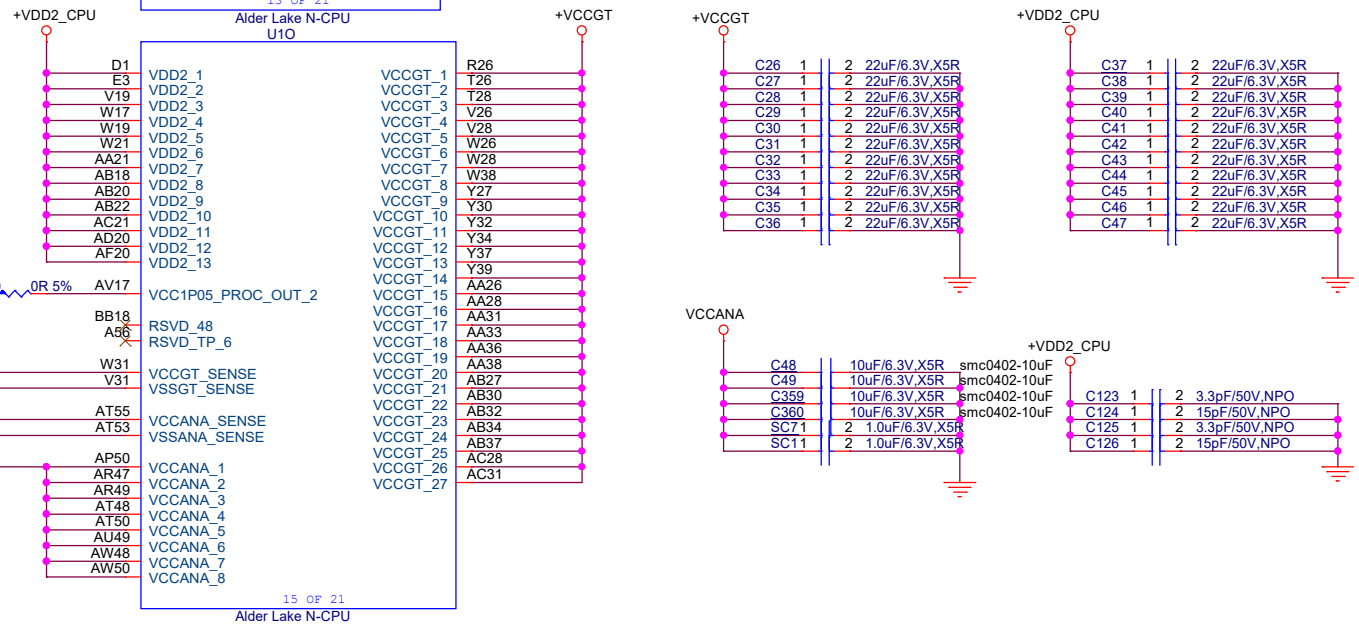

Title		
HARDKNERNAL		
Size	Document Number	Rev A
Custom	ADLN-H4	
Date:	Wednesday, March 06, 2024	Sheet 9 of 40