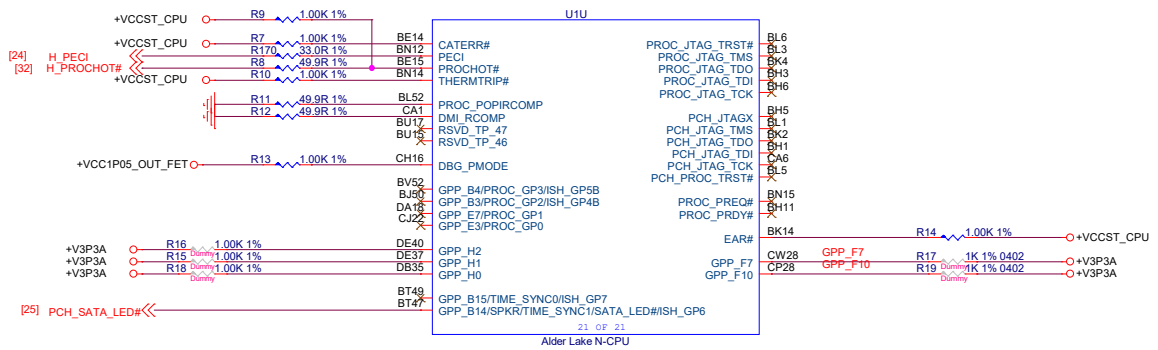

1 of 21 Alder Lake N-CPU

21 of 23 Alder Lake N-CPU