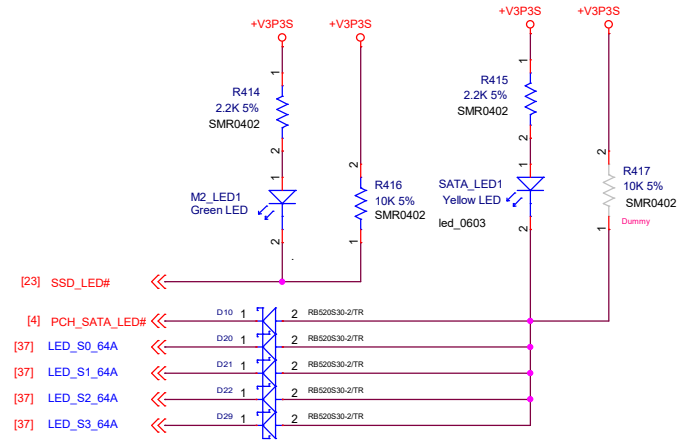

Title		
HARDKERNAL		
Size	Document Number	Rev A
Custom	ADLN-H4	
Date:	Wednesday, March 06, 2024	Sheet 25 of 40