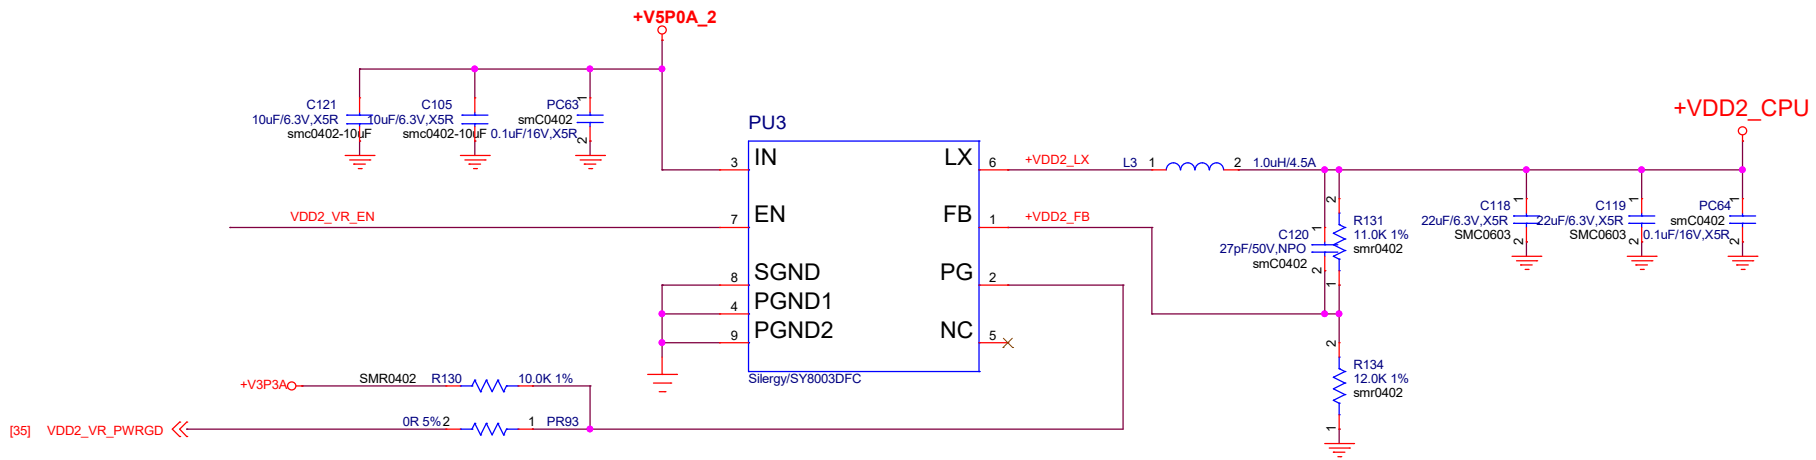

Title			HARDKNERAL		
Size	Document	Number	Rev		
Custom	ADLN-H4		A		
Date:	Wednesday, March 06, 2024		Sheet	31	of 40