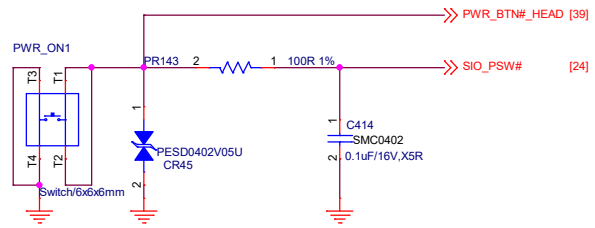

Title		
HARDKERNAL		
Size	Document Number	Rev A
Custom	ADLN-H4	
Date:	Wednesday, March 06, 2024	Sheet 25 of 40