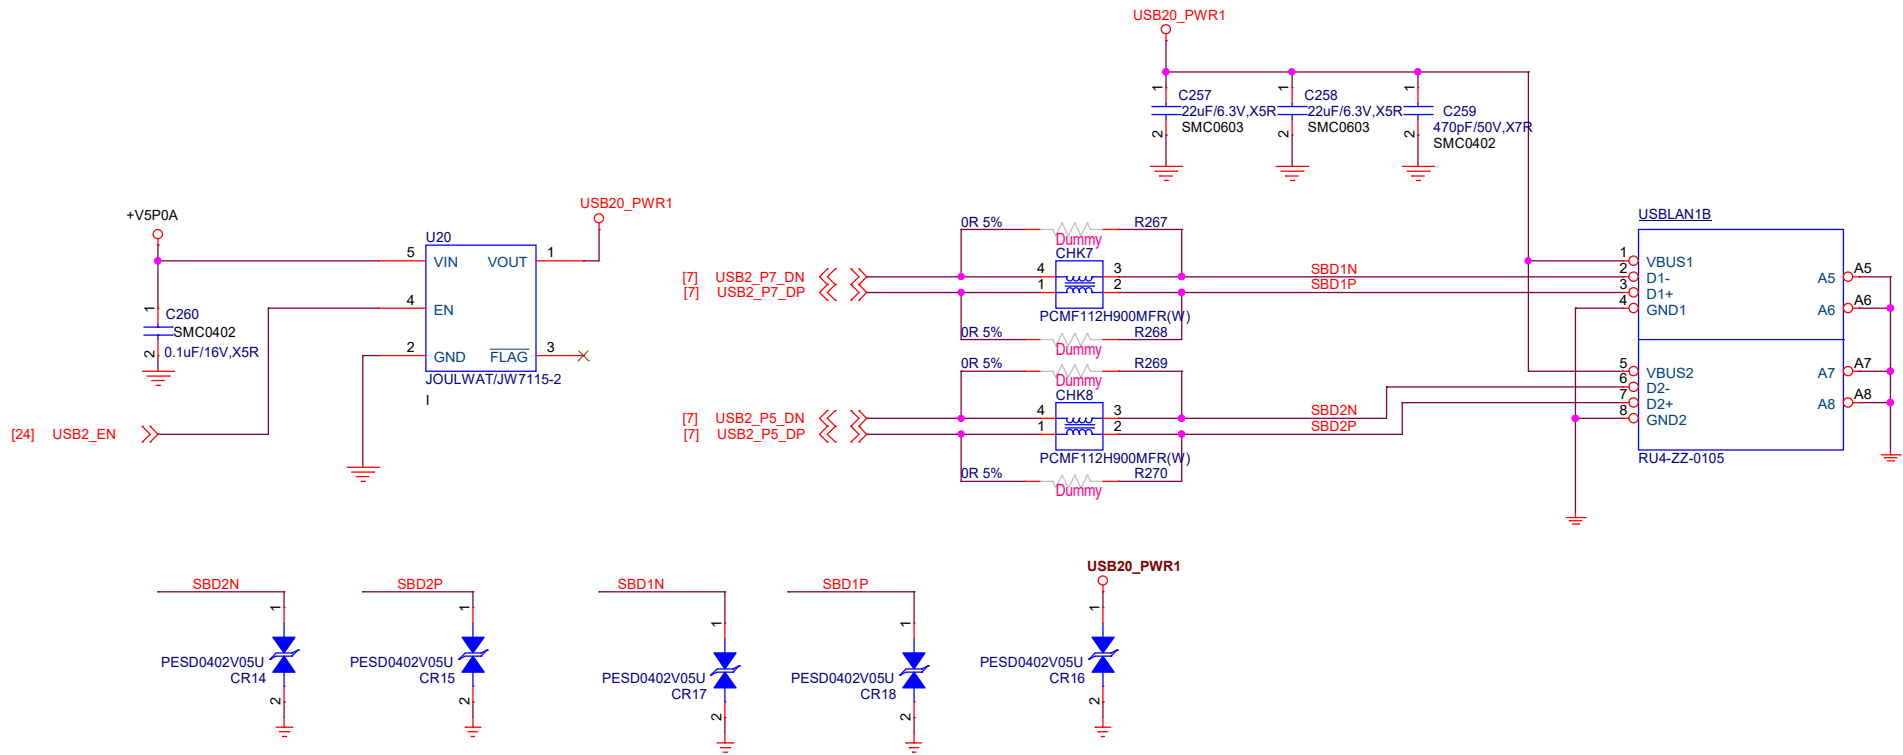

Title		
HARDKERNAL		
Size	Document Number	Rev
Custom	ADLN-H4	A
Date:	Wednesday, March 06, 2024	Sheet 17 of 40