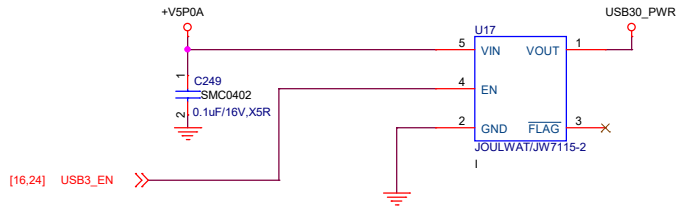

Title			
HARDKERNAL			
Size	Document Number	Rev	
Custom	ADLN-H4	A	
Date:	Wednesday, March 06, 2024	Sheet	16 of 40