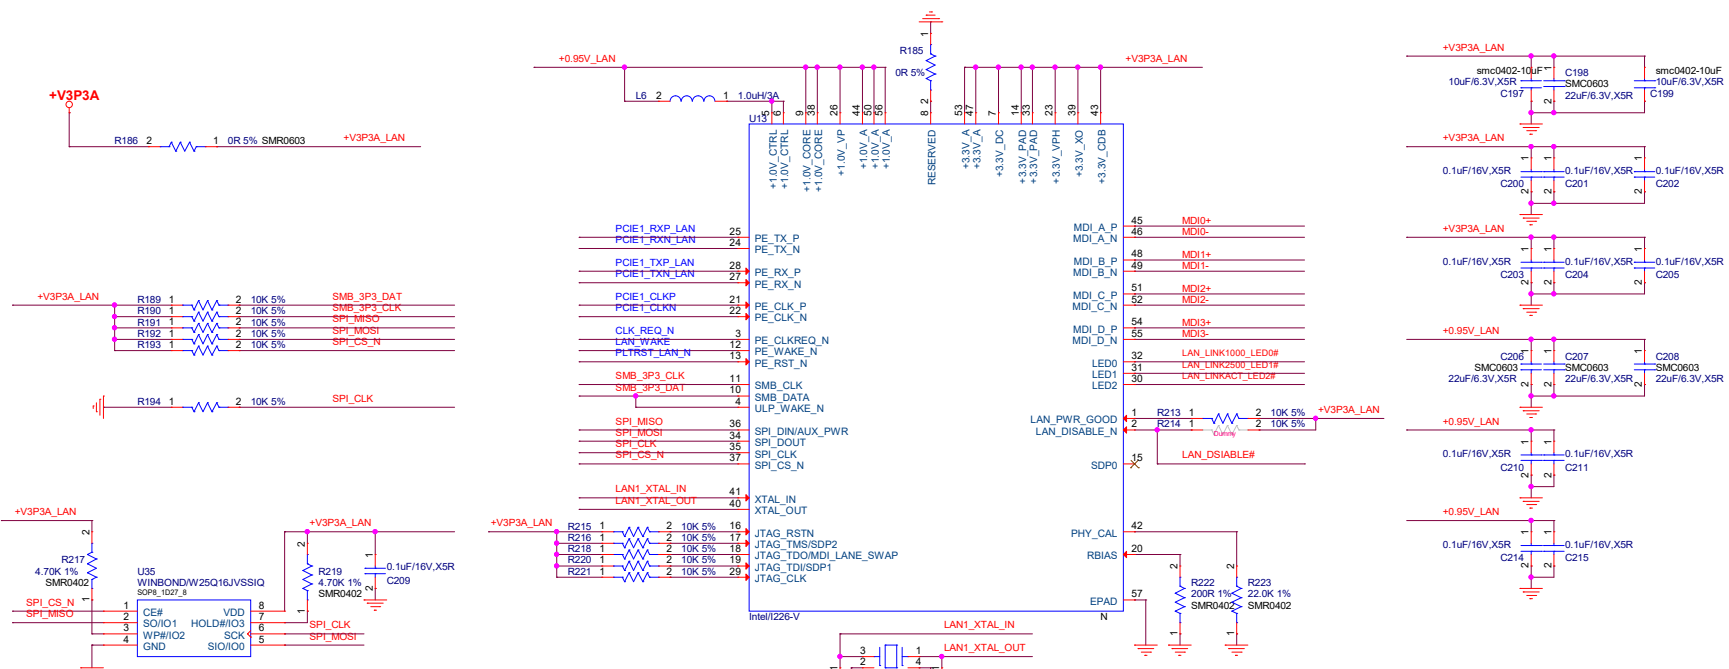

Title			
HARDKNERAL			
Size	Document	Number	Rev
Custom	ADLN-H4		A
Date: Wednesday, March 06, 2024			
Sheet 21 of 40