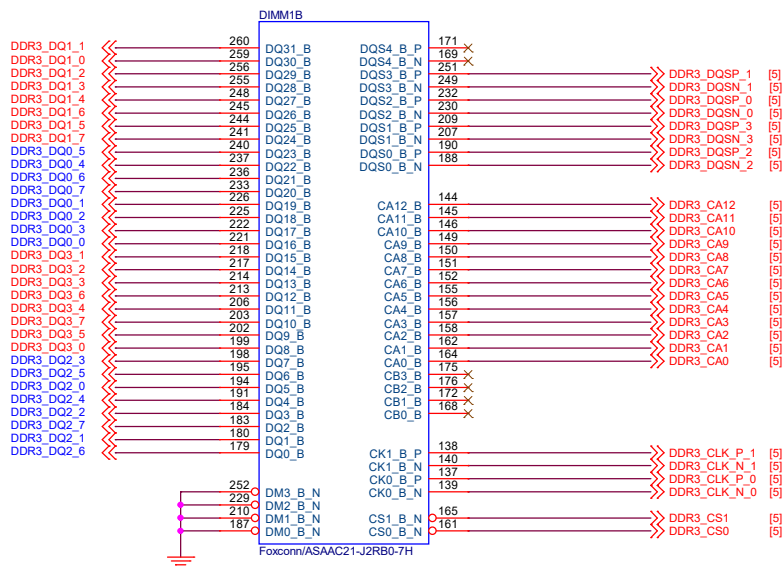

DDR5 SODIMM CHANNEL A

Title		HARDKNERNAL	
Size	Document Number	Rev A	
Customer	ADLN-H4		
Date:	Wednesday, March 06, 2024	Sheet	12 of 40