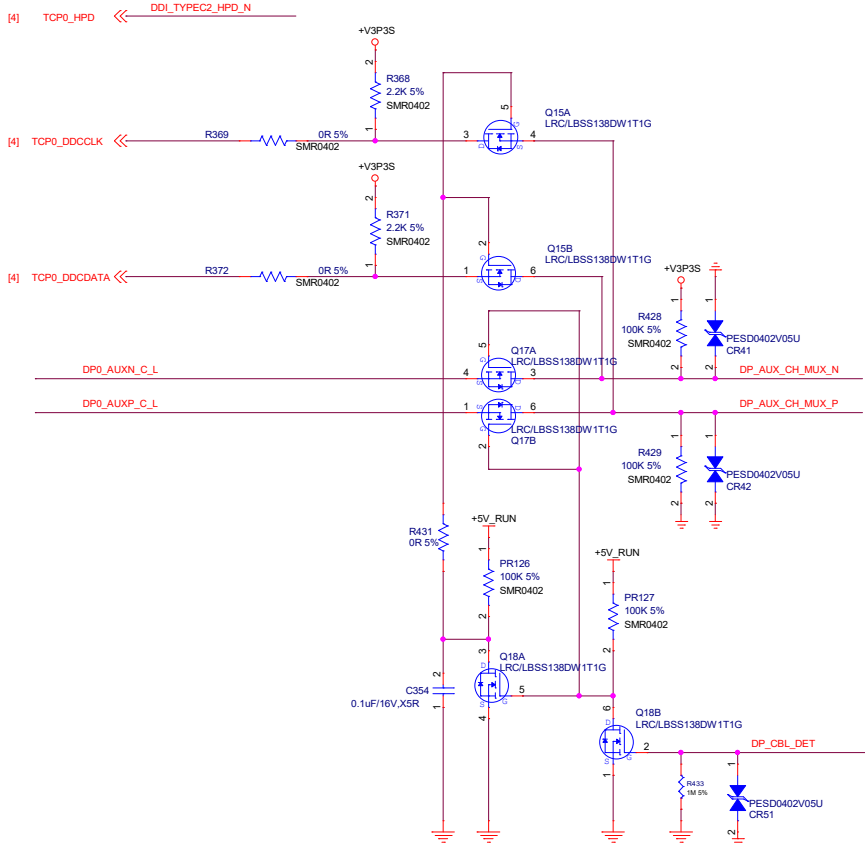

Title			HARDKERNAL		
Size	Document Number				Rev
Custom	ADLN-H4				A
Date:	Wednesday, March 06, 2024	Sheet	20	of	40