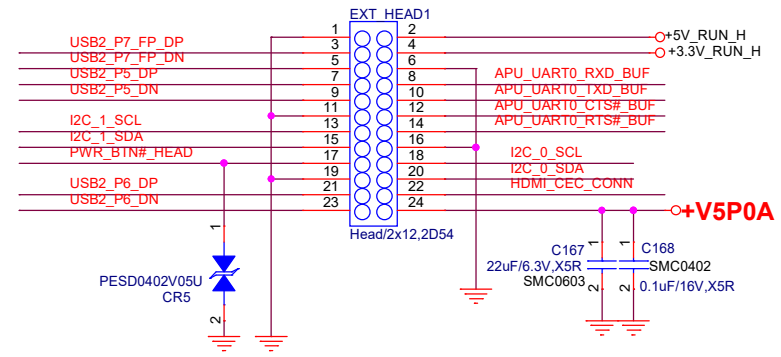

Title		
HARDKNERAL		
Size	Document Number	Rev
Custom	ADLN-H4	A
Date:	Wednesday, March 06, 2024	Sheet 39 of 40