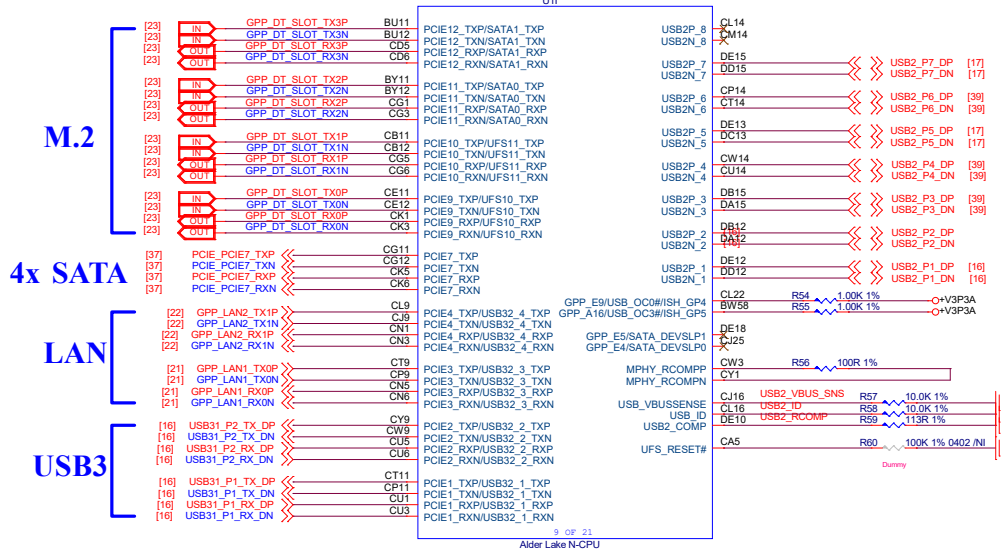

Title		HARDKERNAL
Size	Document Number	Rev
Customer	ADLN-H4	A
Date:	Wednesday, March 06, 2024	Sheet 7 of 40