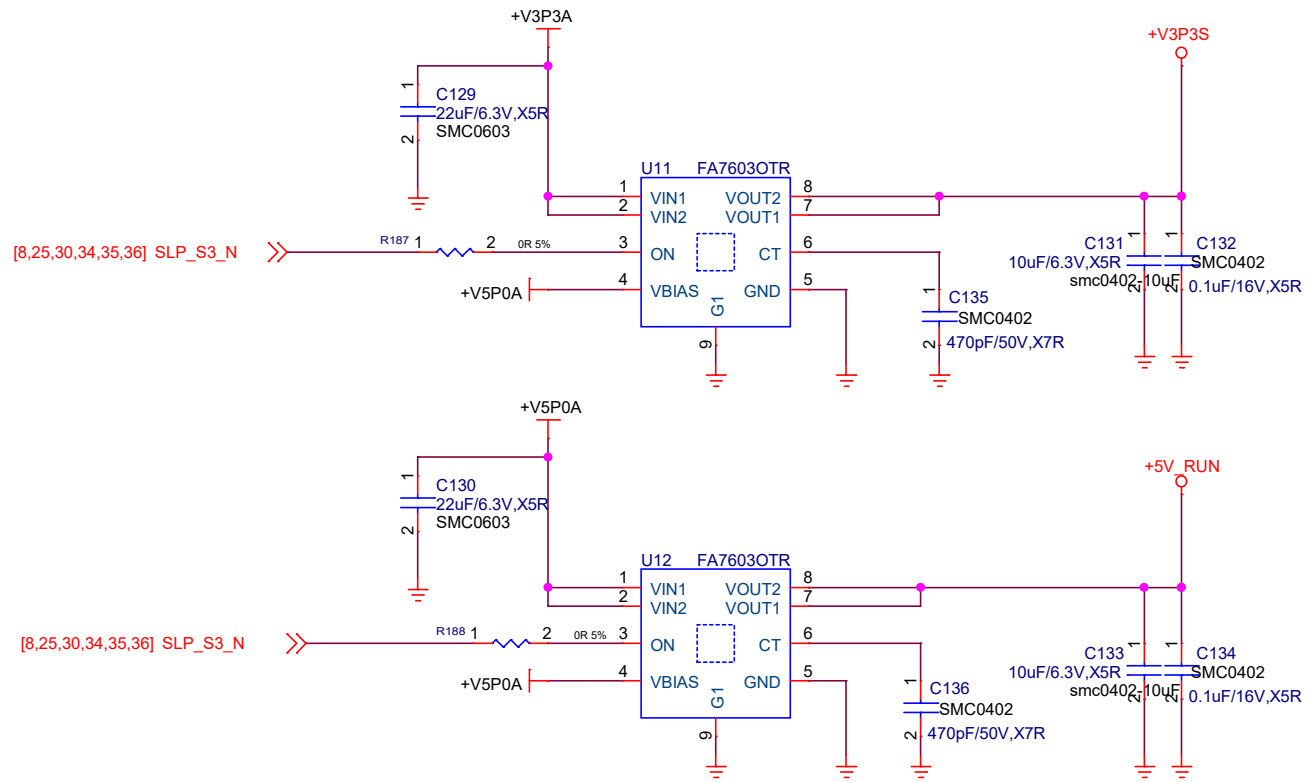

Title		
HARDKNERNAL		
Size	Document Number	Rev
Custom	ADLN-H4	A
Date:	Wednesday, March 06, 2024	Sheet 34 of 40