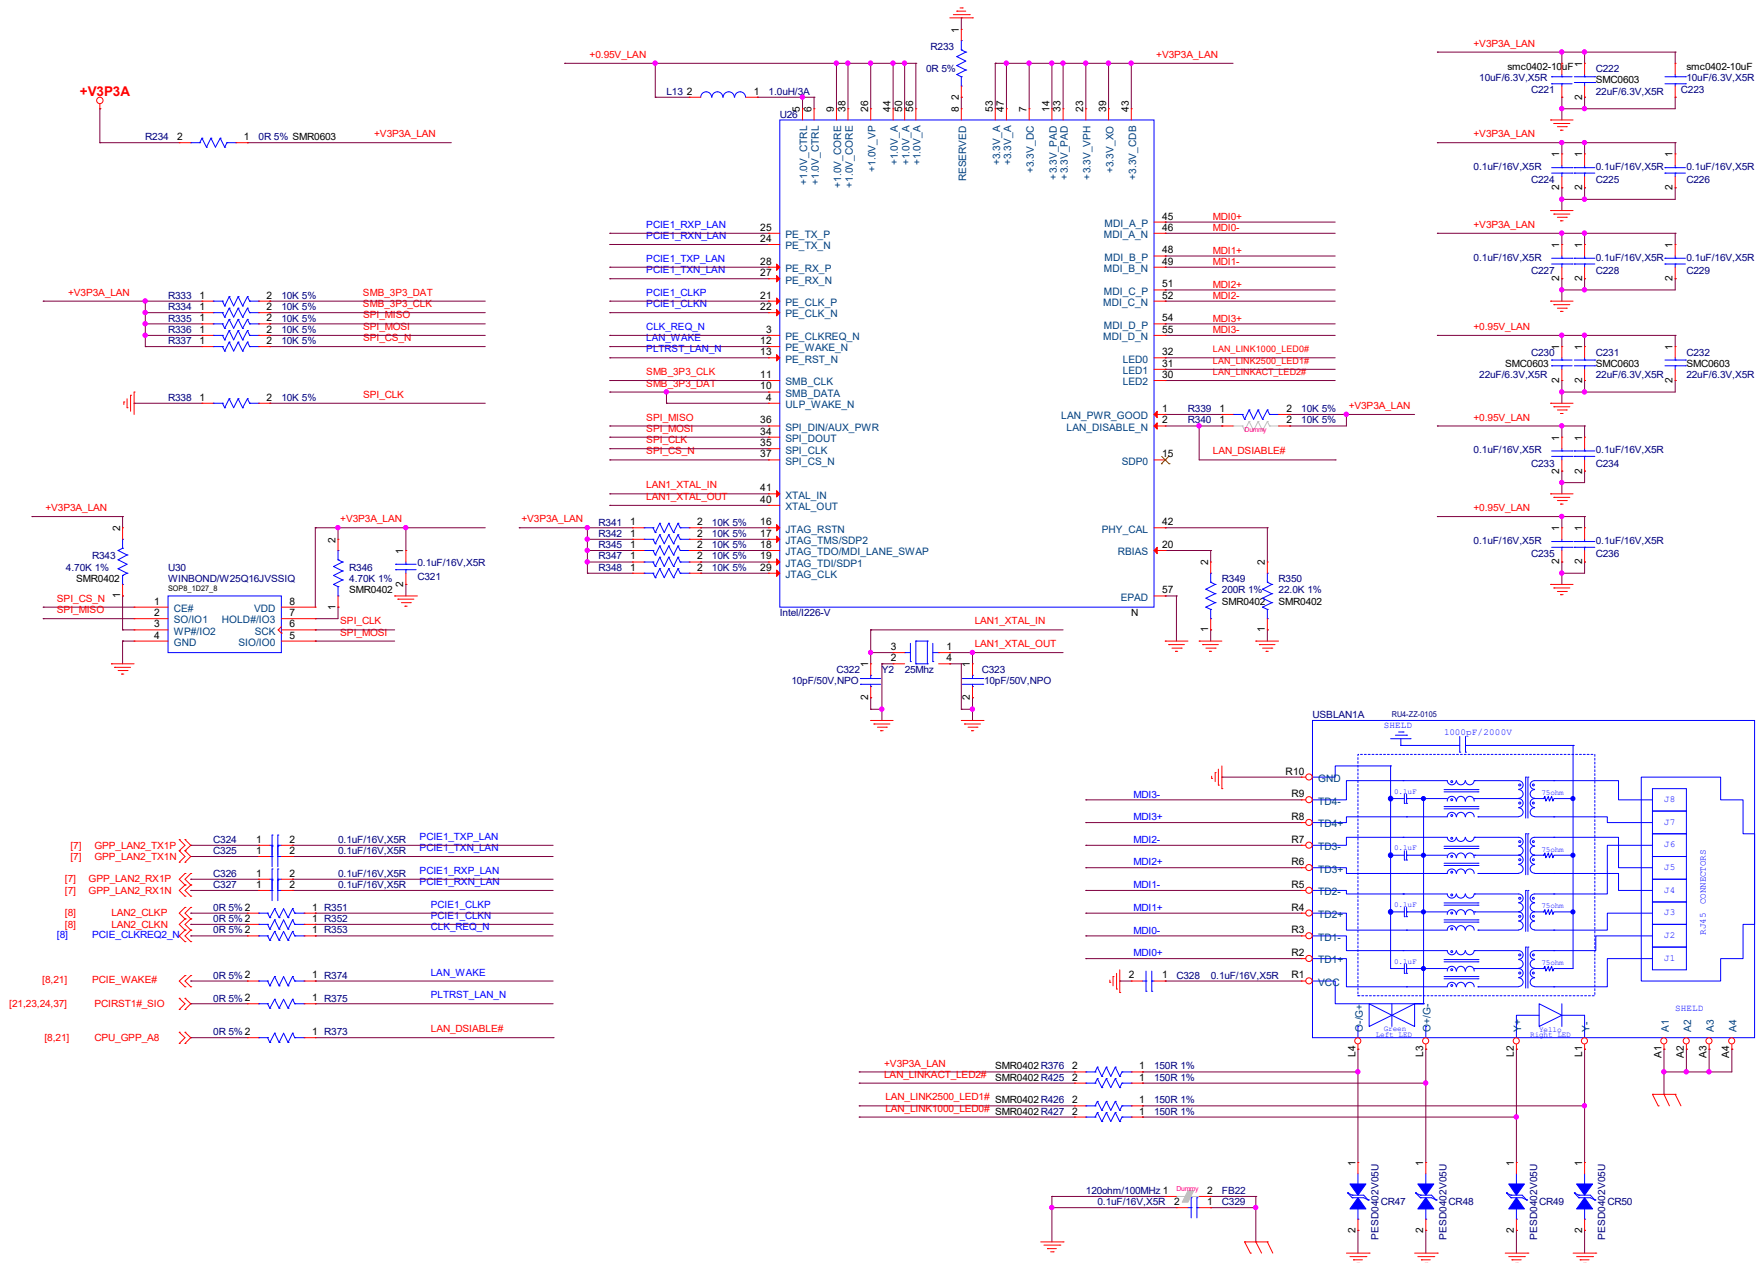

Title			HARDKERNAL		
Size	Document	Number			
Customer	ADLN-H4				
Date:	Wednesday, March 06, 2024	Sheet	22	of	40