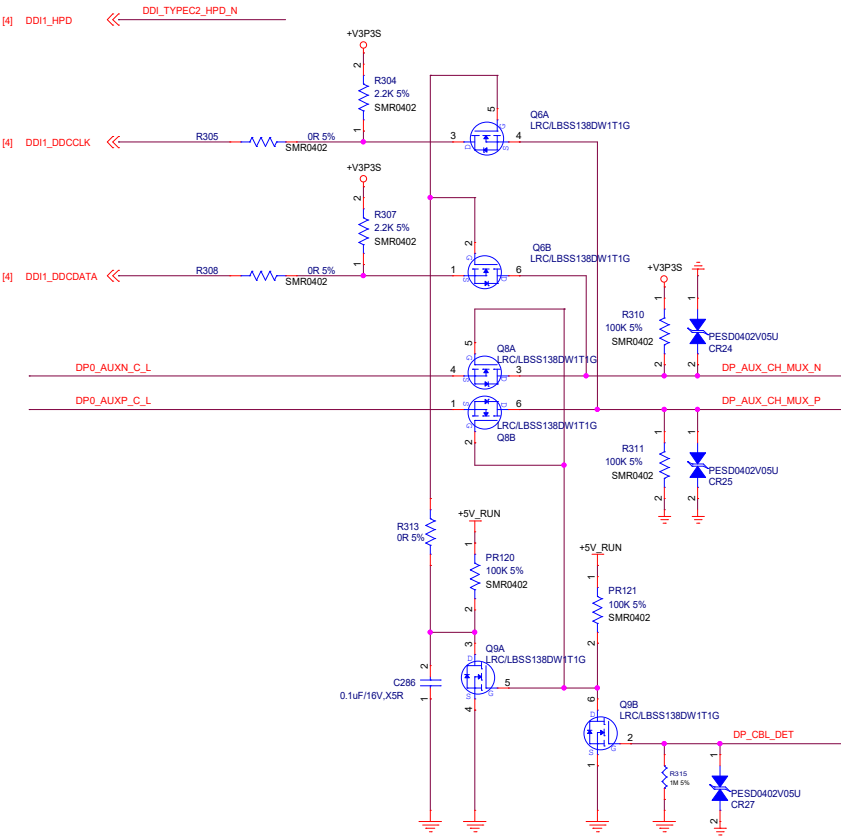

Title		
HARDKNERNAL		
Size	Document Number	Rev
Custom	ADLN-H4	A
Date:	Wednesday, March 06, 2024	Sheet 19 of 40