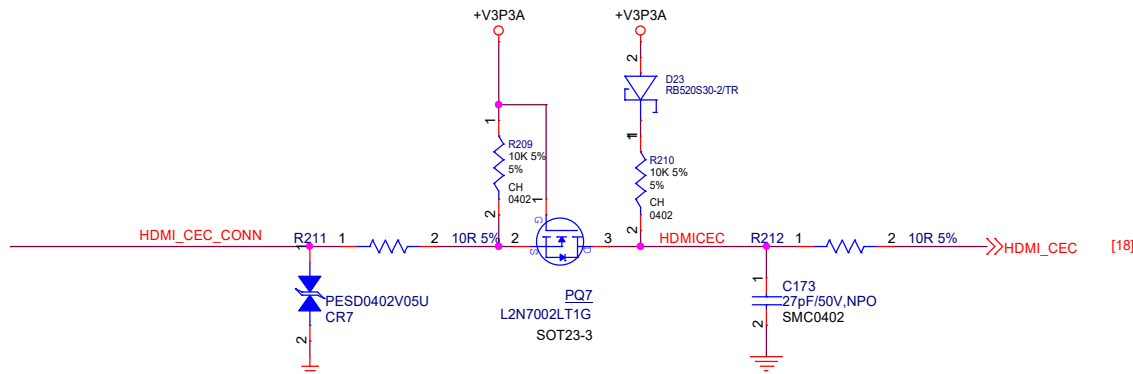

Title		
HARDKNERAL		
Size	Document Number	Rev
Custom	ADLN-H4	A
Date:	Wednesday, March 06, 2024	Sheet 39 of 40