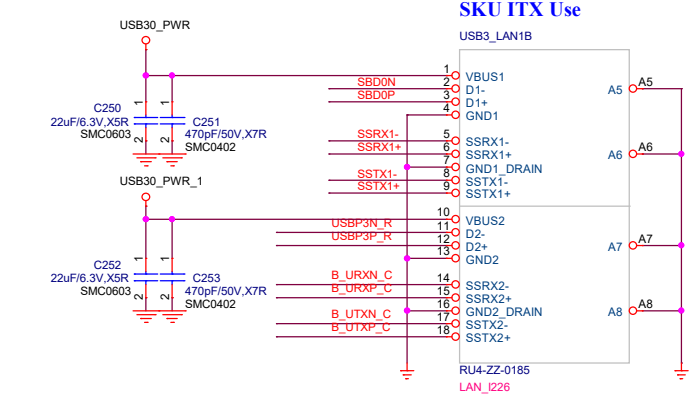

Title			
HARDKERNAL			
Size	Document Number	Rev	
Custom	ADLN-H4	A	
Date:	Wednesday, March 06, 2024	Sheet	16 of 40