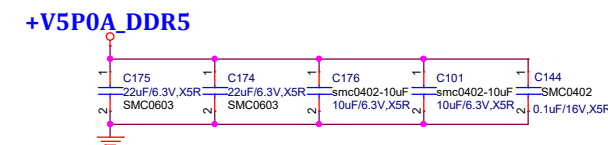

DDR5 SODIMM CHANNEL A

Title		HARDKNERNAL	
Size	Document Number	Rev A	
Customer	ADLN-H4		
Date:	Wednesday, March 06, 2024	Sheet	12 of 40

ALC897-VA2-CG

Analog

Digital

HDA link Power (1.5V~3.3V)

Tied at one point only under the codec