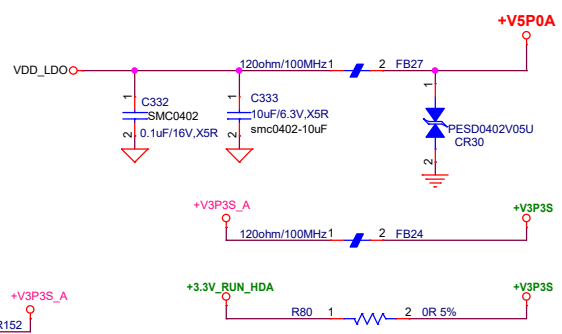

DDR5 SODIMM CHANNEL A

Title		HARDKNERNAL	
Size	Document Number	Rev A	
Customer	ADLN-H4		
Date:	Wednesday, March 06, 2024	Sheet	12 of 40

ALC897-VA2-CG

Analog

Digital

HDA link Power (1.5V~3.3V)

Tied at one point only under the codec