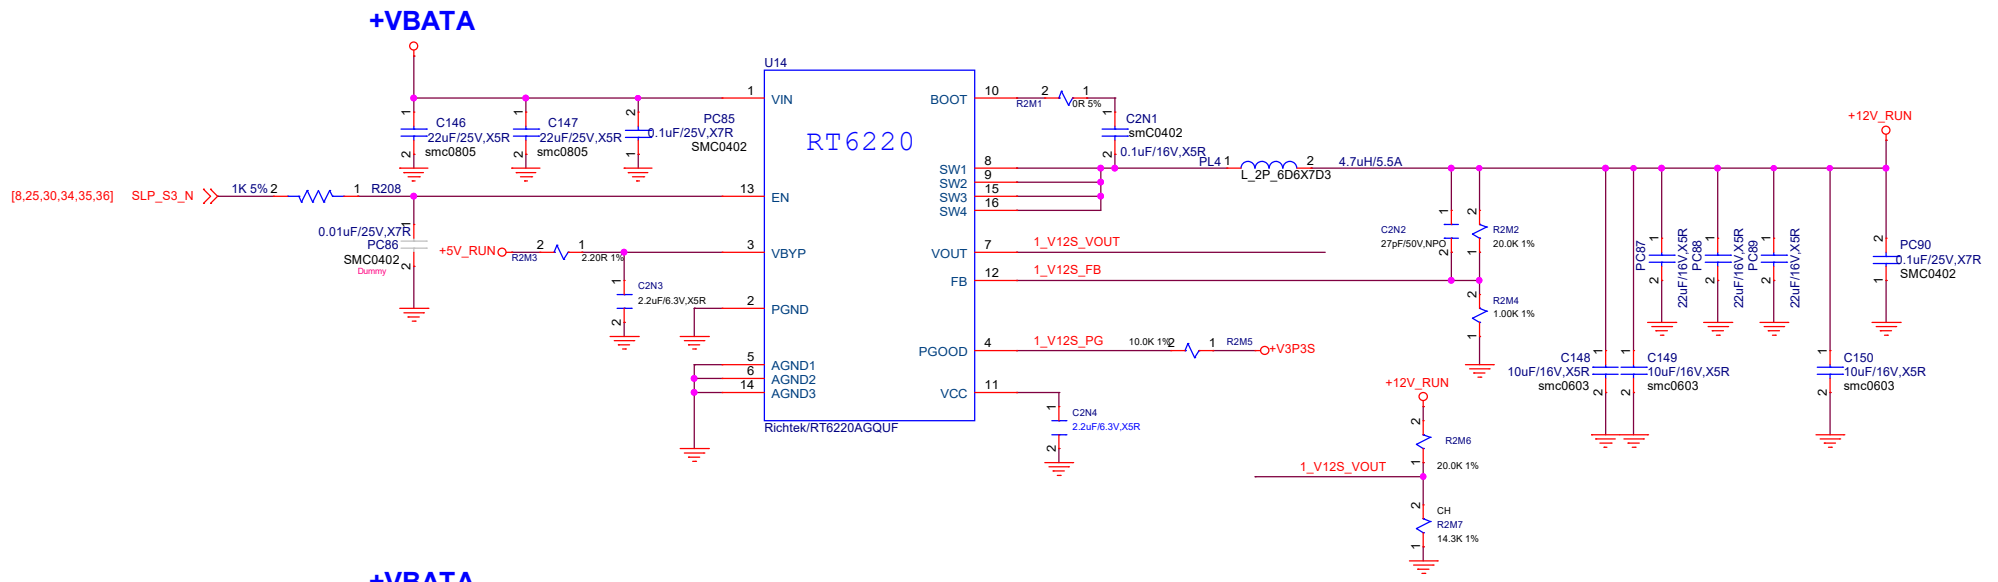

Title		
HARDKNERNAL		
Size	Document Number	Rev
Custom	ADLN-H4	A
Date:	Wednesday, March 06, 2024	Sheet 36 of 40