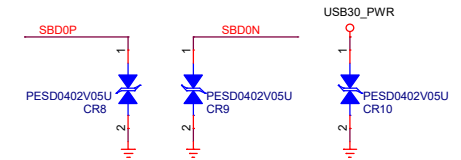

Title			
HARDKERNAL			
Size	Document Number	Rev	
Custom	ADLN-H4	A	
Date:	Wednesday, March 06, 2024	Sheet	16 of 40