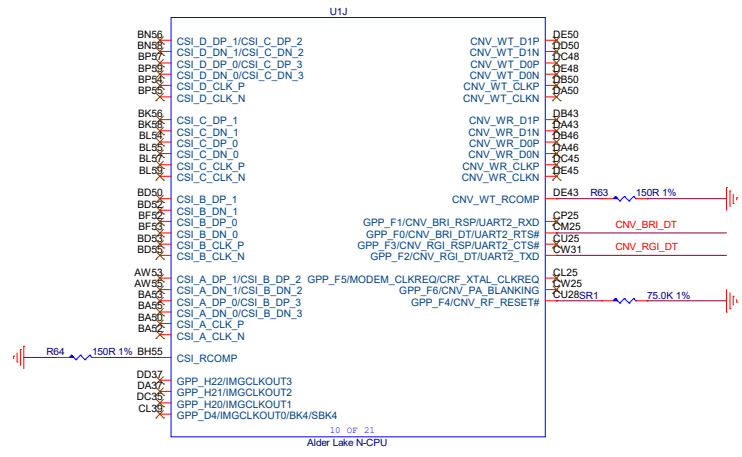

Title		HARDKERNAL
Size	Document Number	Rev
Customer	ADLN-H4	A
Date:	Wednesday, March 06, 2024	Sheet 7 of 40