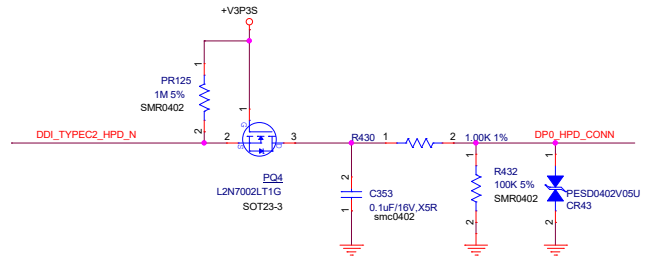

Title			HARDKERNAL		
Size	Document Number				Rev
Custom	ADLN-H4				A
Date:	Wednesday, March 06, 2024	Sheet	20	of	40