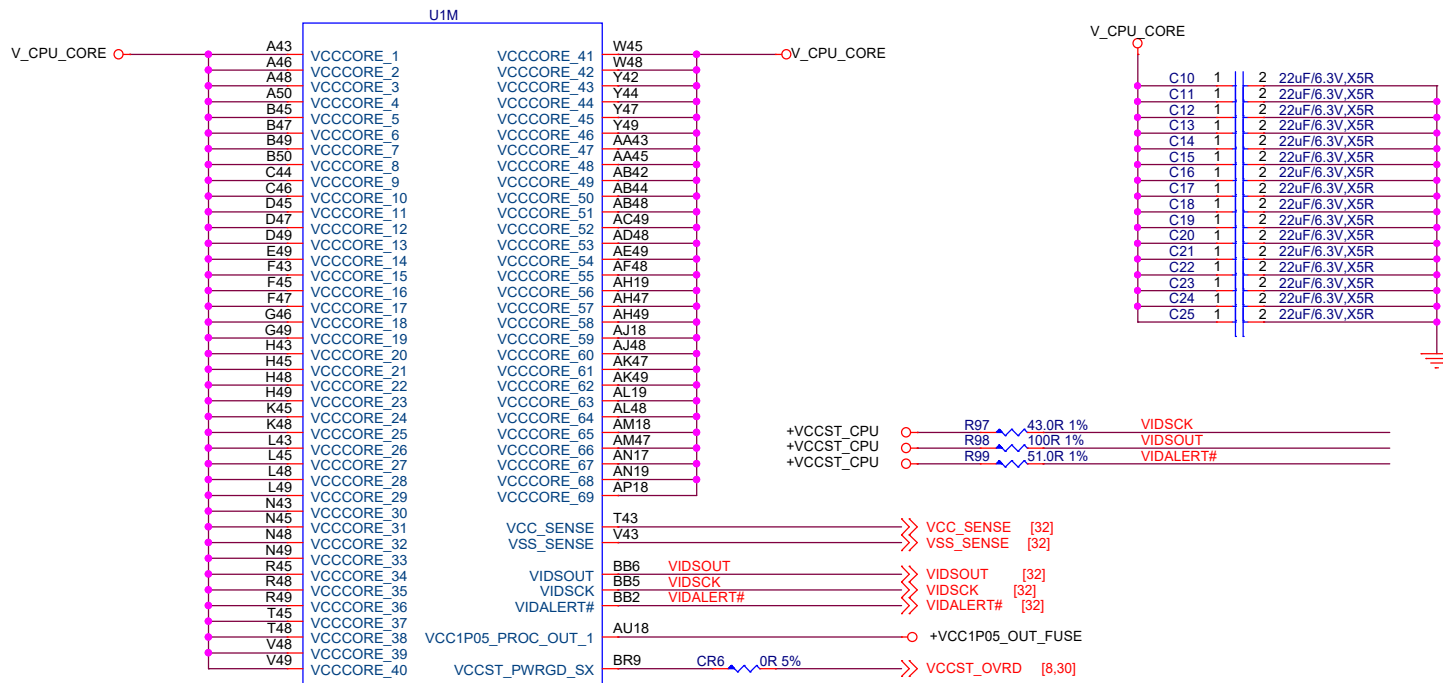

Title		
HARDKNERNAL		
Size	Document Number	Rev A
Custom	ADLN-H4	
Date:	Wednesday, March 06, 2024	Sheet 9 of 40