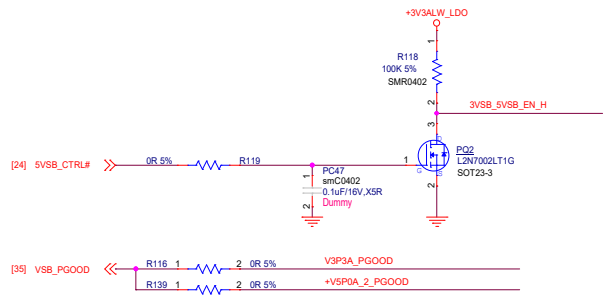

VDCIN_CONN

Title		
HARDKERNAL		
Size	Document Number	Rev
Custom	ADLN-H4	A
Date:	Wednesday, March 06, 2024	Sheet 26 of 40

+VBATA

+VBATA

+VBATA

Title			HARDKERNAL		
Size	Document Number		Rev		A
C	ADLN-H4				
Date:	Wednesday, March 06, 2024	Sheet	27	of	40