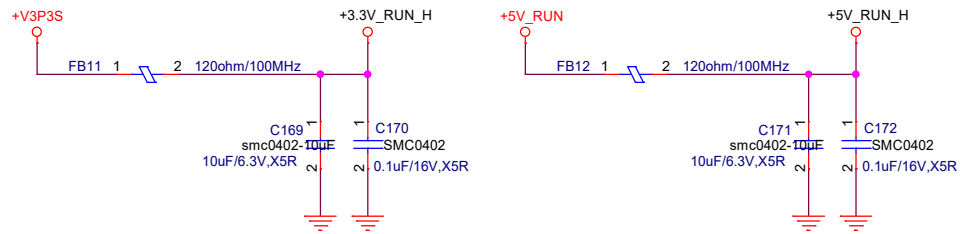

Title		
HARDKNERAL		
Size	Document Number	Rev
Custom	ADLN-H4	A
Date:	Wednesday, March 06, 2024	Sheet 39 of 40