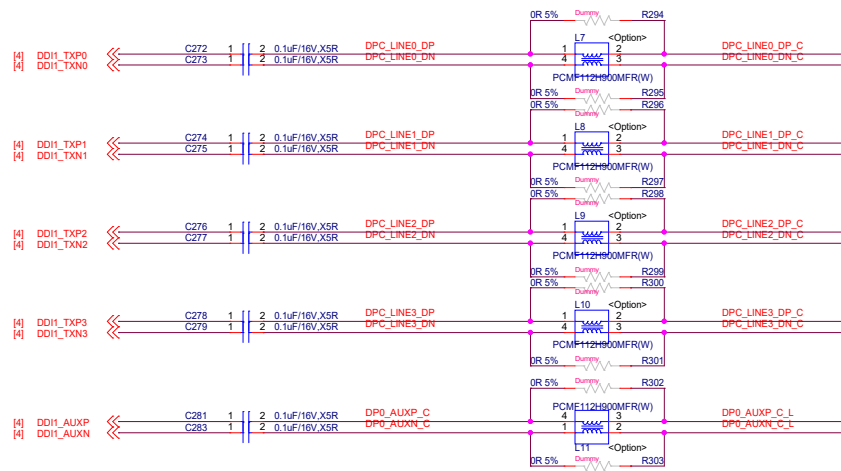

Title		
HARDKNERNAL		
Size	Document Number	Rev
Custom	ADLN-H4	A
Date:	Wednesday, March 06, 2024	Sheet 19 of 40