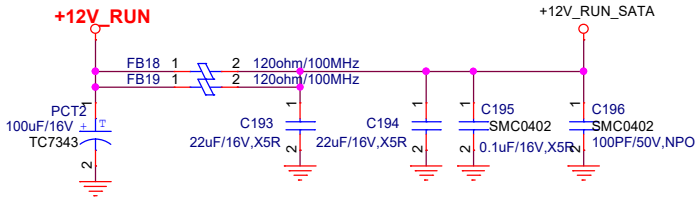

Title		
HARDKNERNAL		
Size	Document Number	Rev
Custom	ADLN-H4	A
Date:	Wednesday, March 06, 2024	Sheet 38 of 40