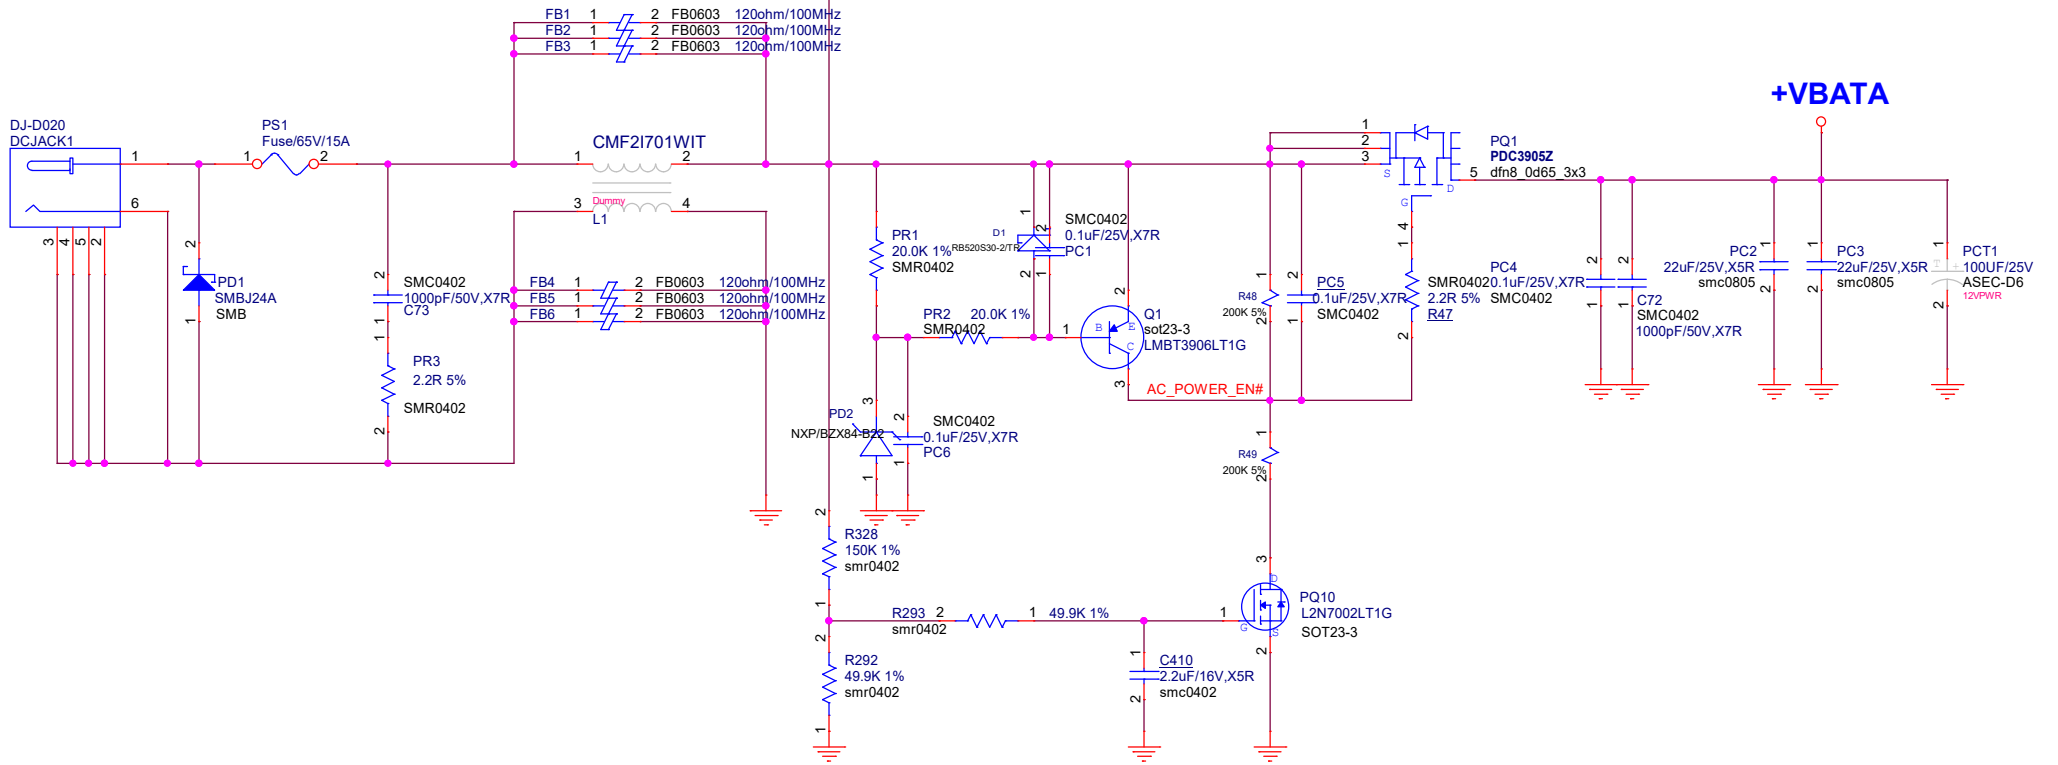

VDCIN_CONN

Title		
HARDKERNAL		
Size	Document Number	Rev
Custom	ADLN-H4	A
Date:	Wednesday, March 06, 2024	Sheet 26 of 40

+VBATA

+VBATA

+VBATA

Title			HARDKERNAL		
Size	Document Number		Rev		A
C	ADLN-H4				
Date:	Wednesday, March 06, 2024	Sheet	27	of	40