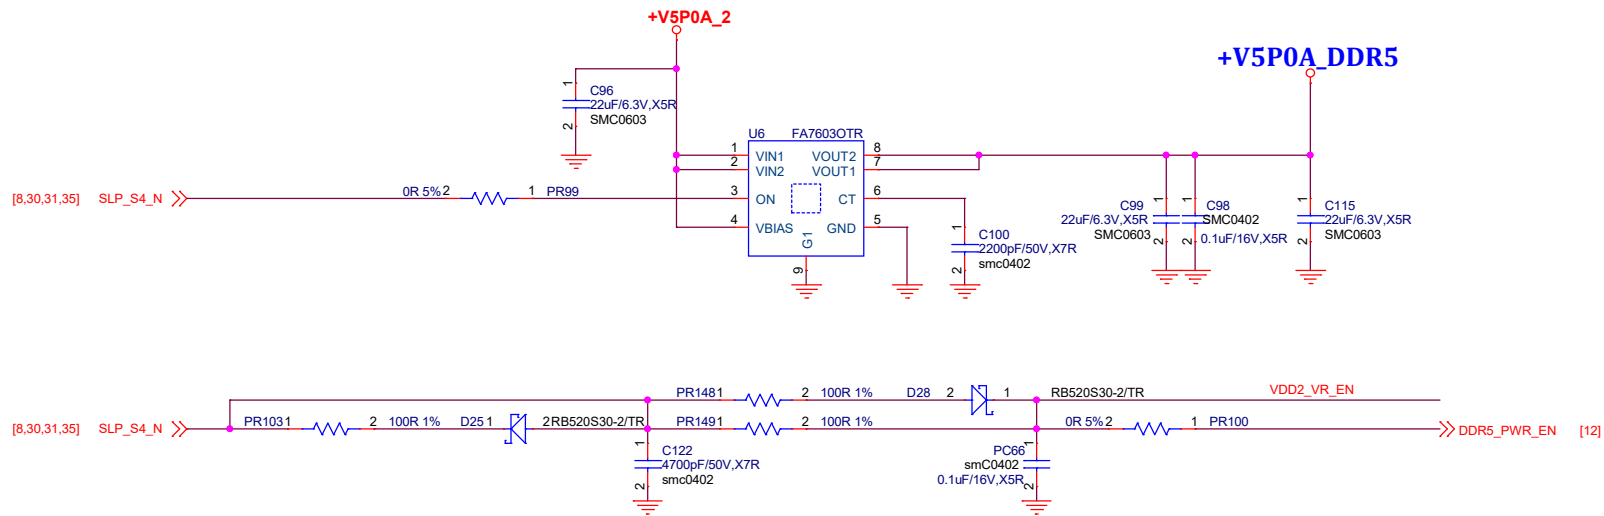

Title			HARDKNERAL		
Size	Document	Number	Rev		
Custom	ADLN-H4		A		
Date:	Wednesday, March 06, 2024		Sheet	31	of 40