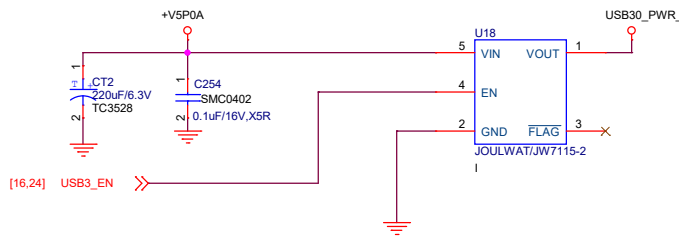

Title			
HARDKERNAL			
Size	Document Number	Rev	
Custom	ADLN-H4	A	
Date:	Wednesday, March 06, 2024	Sheet	16 of 40