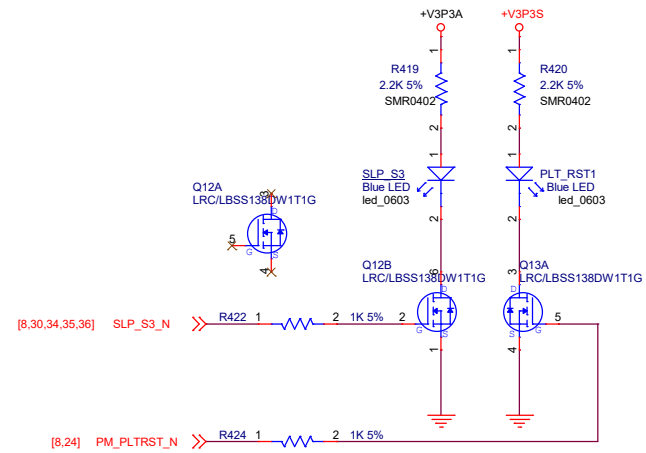

Title		
HARDKERNAL		
Size	Document Number	Rev A
Custom	ADLN-H4	
Date:	Wednesday, March 06, 2024	Sheet 25 of 40