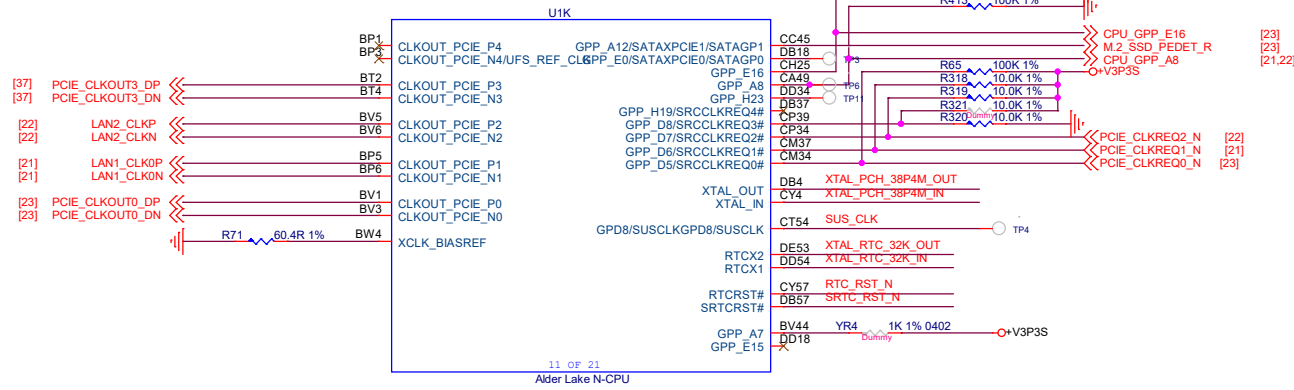

Title		
HARDKERNAL		
Size	Document Number	Rev
Custom	ADLN-H4	A
Date:	Wednesday, March 06, 2024	Sheet 8 of 40