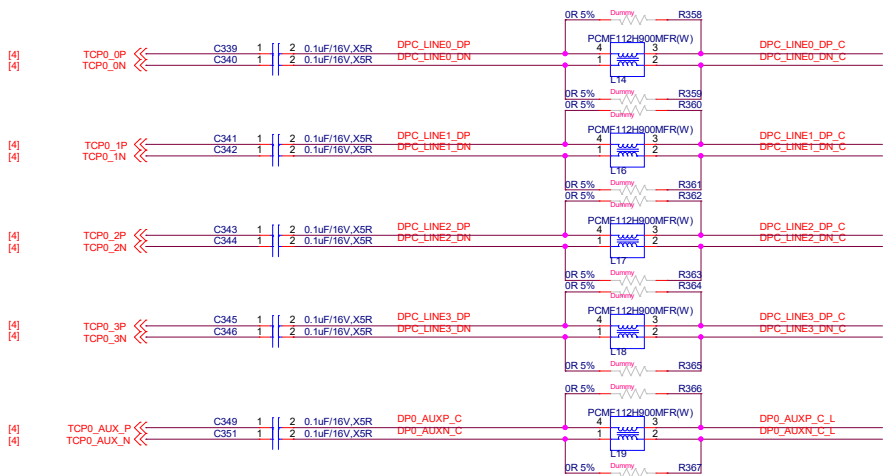

Title			HARDKERNAL		
Size	Document Number				Rev
Custom	ADLN-H4				A
Date:	Wednesday, March 06, 2024	Sheet	20	of	40