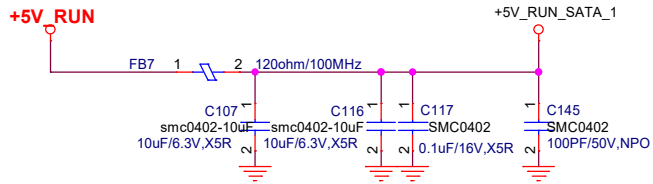

Title		
HARDKNERNAL		
Size	Document Number	Rev
Custom	ADLN-H4	A
Date:	Wednesday, March 06, 2024	Sheet 38 of 40