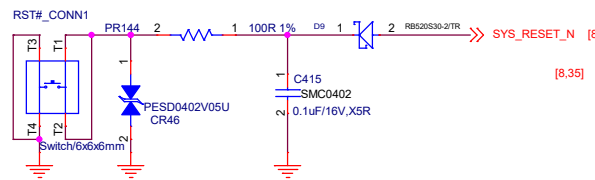

Title		
HARDKERNAL		
Size	Document Number	Rev A
Custom	ADLN-H4	
Date:	Wednesday, March 06, 2024	Sheet 25 of 40