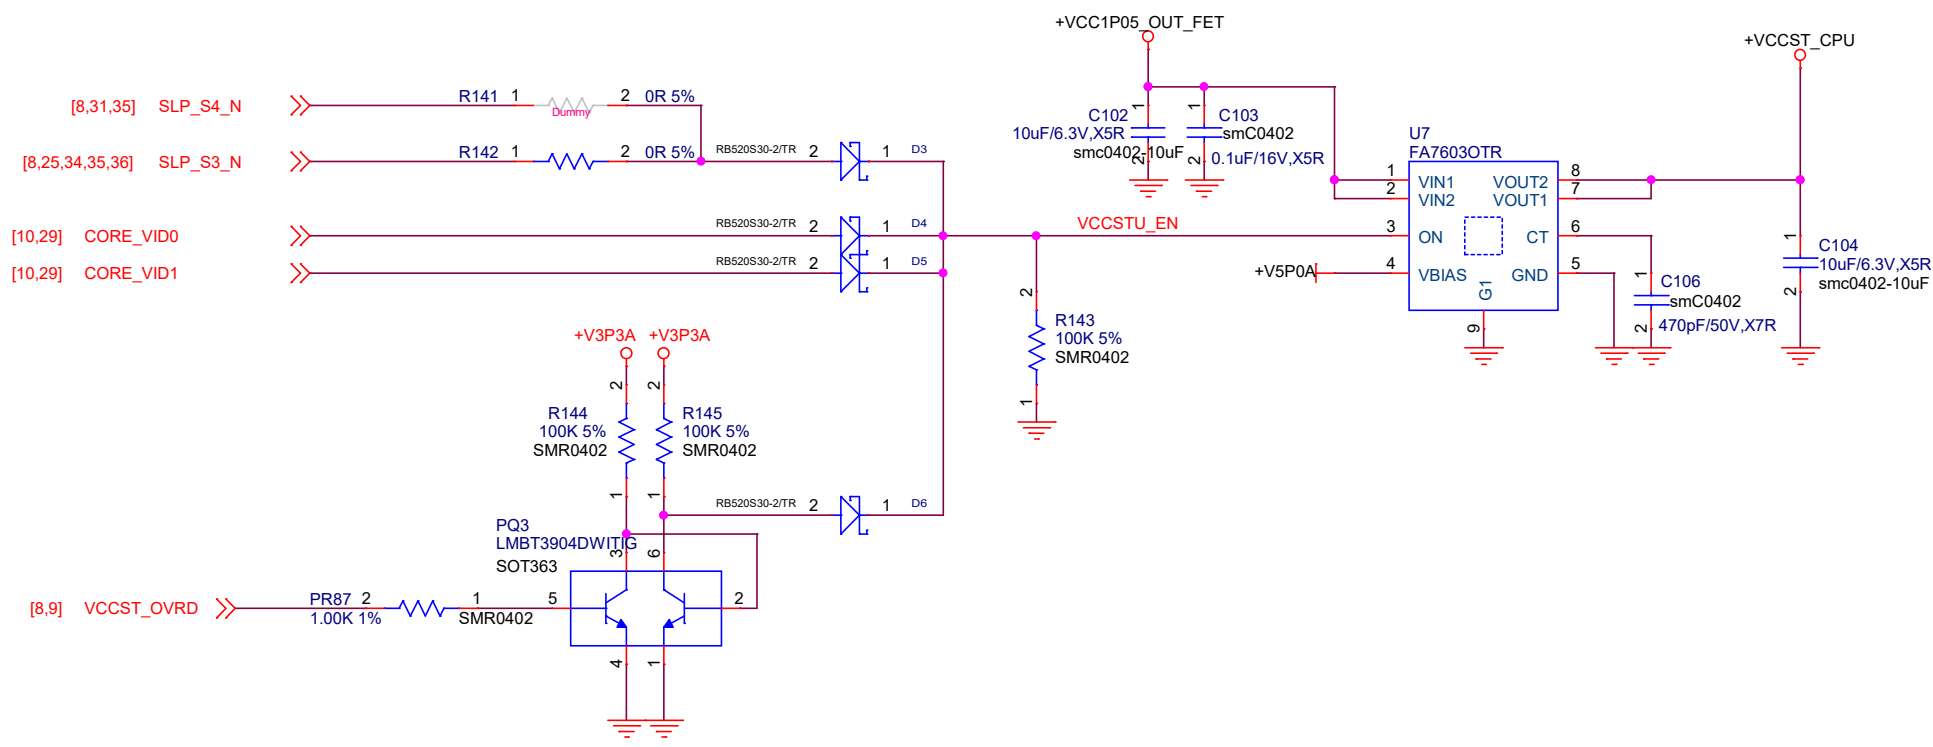

Title		
HARDKERNAL		
Size	Document Number	Rev
Custom	ADLN-H4	A
Date:	Wednesday, March 06, 2024	Sheet 30 of 40