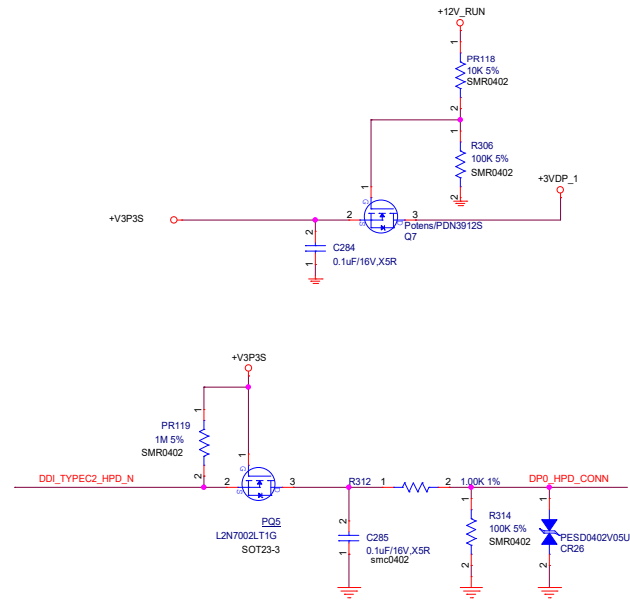

Title		
HARDKNERNAL		
Size	Document Number	Rev
Custom	ADLN-H4	A
Date:	Wednesday, March 06, 2024	Sheet 19 of 40