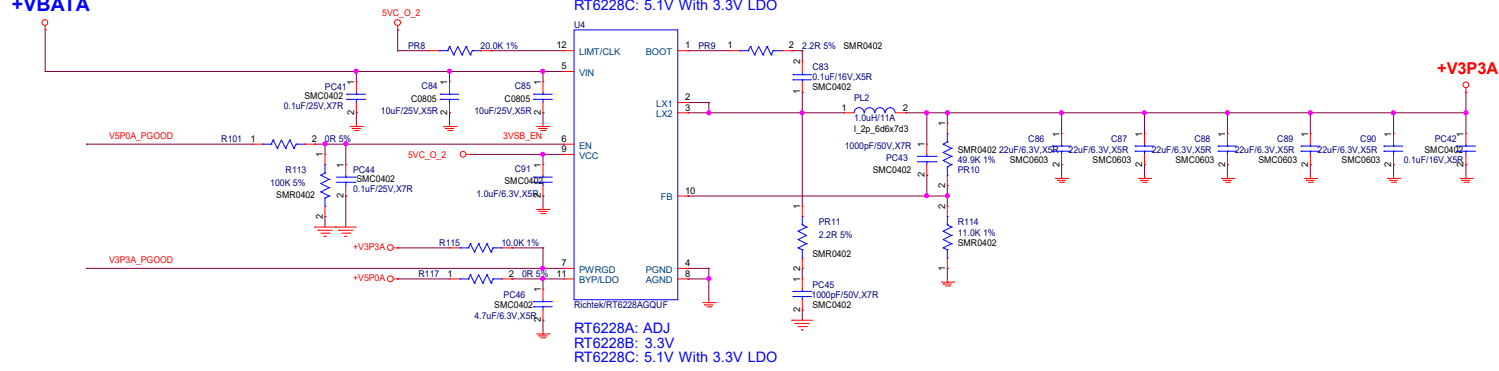

VDCIN_CONN

Title		
HARDKERNAL		
Size	Document Number	Rev
Custom	ADLN-H4	A
Date:	Wednesday, March 06, 2024	Sheet 26 of 40

+VBATA

+VBATA

+VBATA

Title			HARDKERNAL		
Size	Document Number		Rev		A
C	ADLN-H4				
Date:	Wednesday, March 06, 2024	Sheet	27	of	40