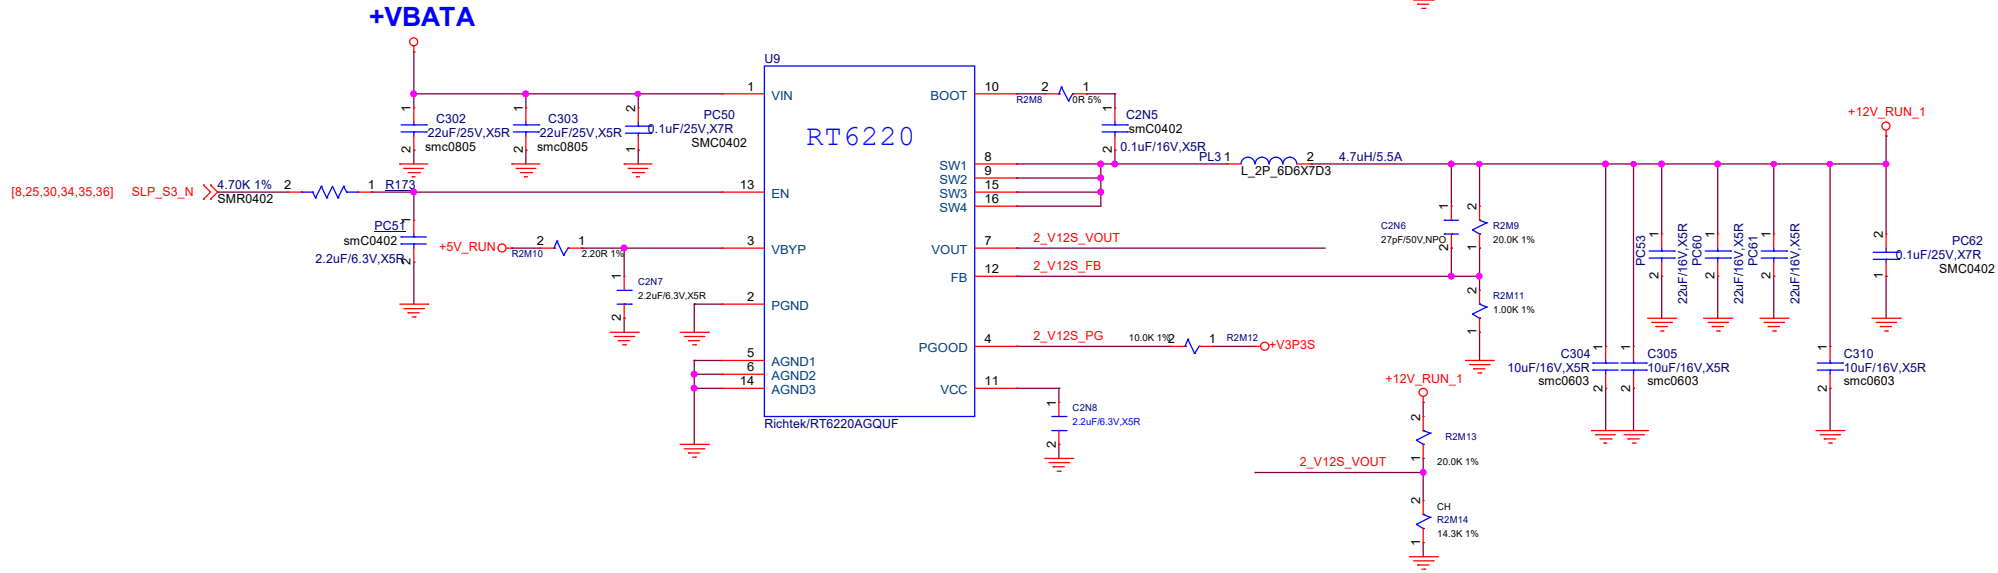

Title		
HARDKNERNAL		
Size	Document Number	Rev
Custom	ADLN-H4	A
Date:	Wednesday, March 06, 2024	Sheet 36 of 40