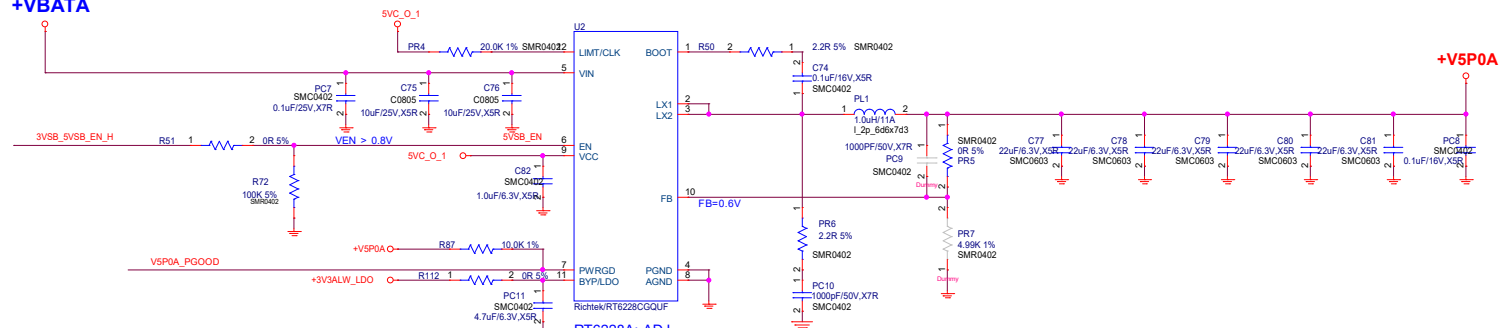

+VBATA

+VBATA