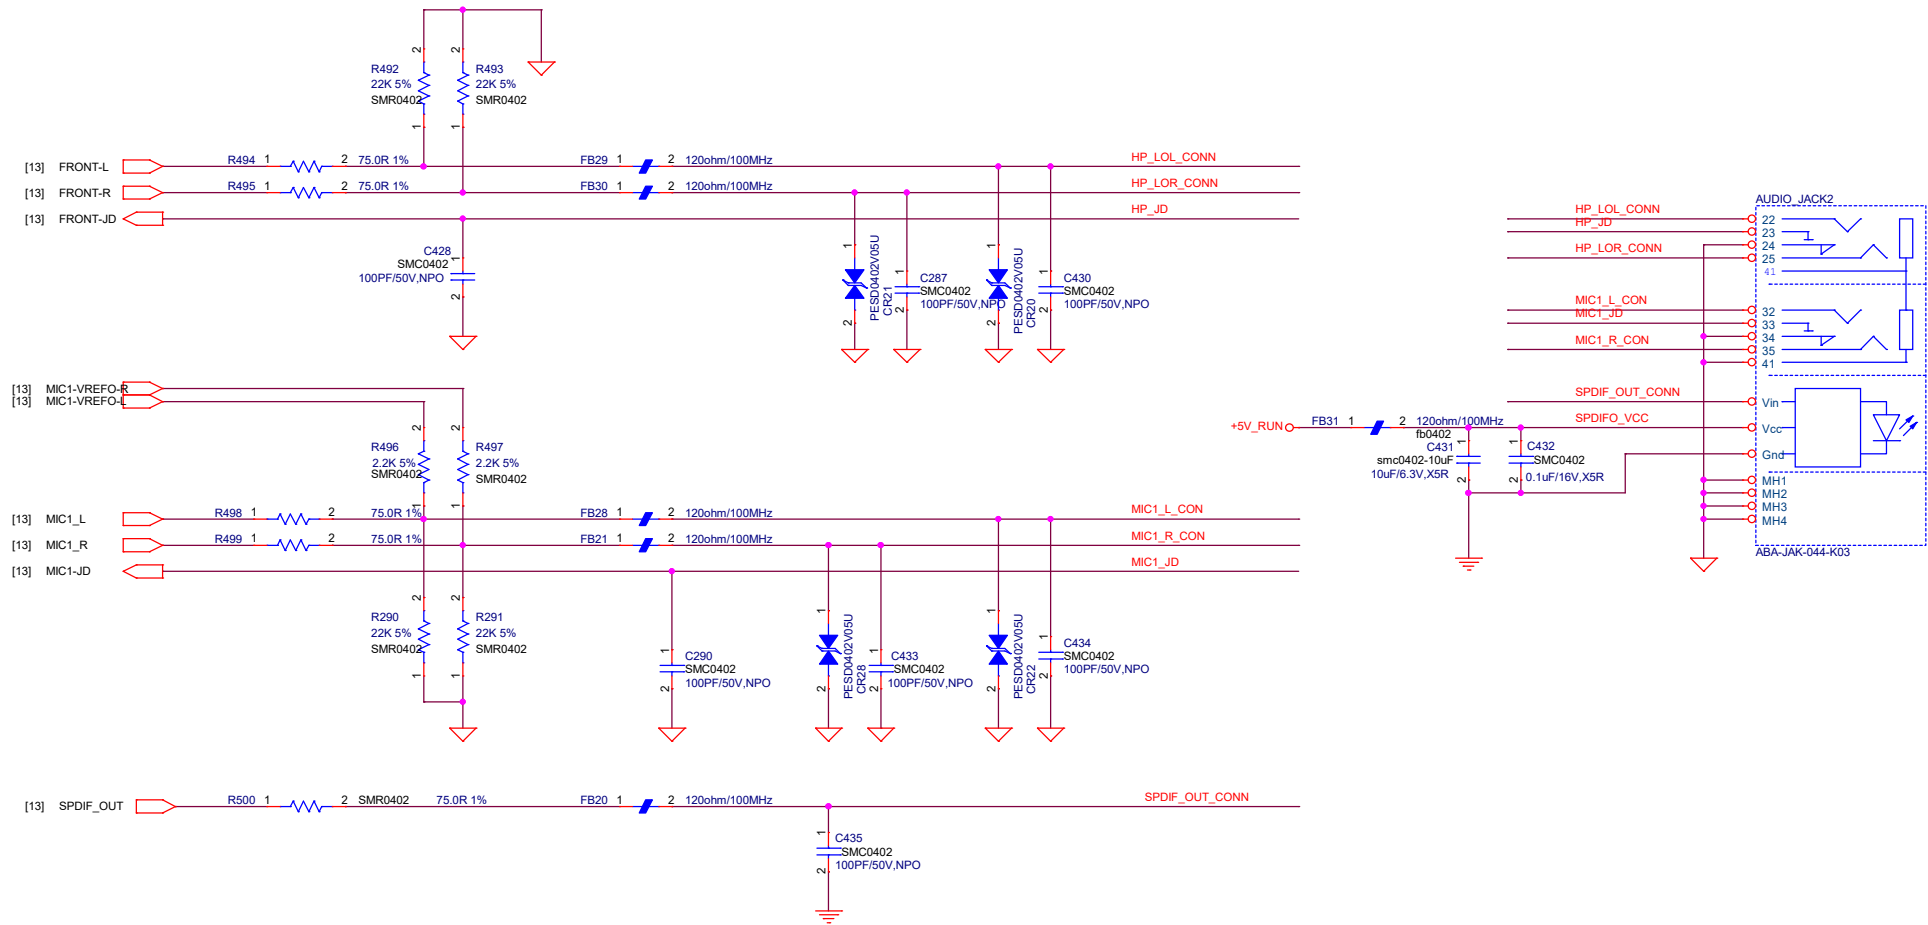

Title		
HARDKERNAL		
Size	Document Number	Rev
Custom	ADLN-H4	A
Date:	Wednesday, March 06, 2024	Sheet 14 of 40