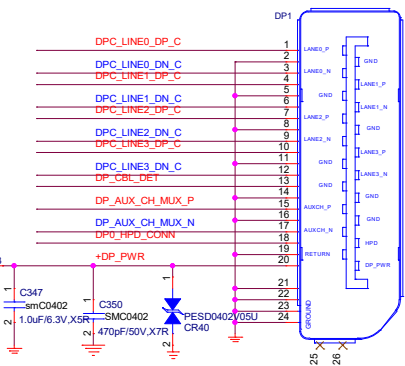

Title			HARDKERNAL		
Size	Document Number				Rev
Custom	ADLN-H4				A
Date:	Wednesday, March 06, 2024	Sheet	20	of	40