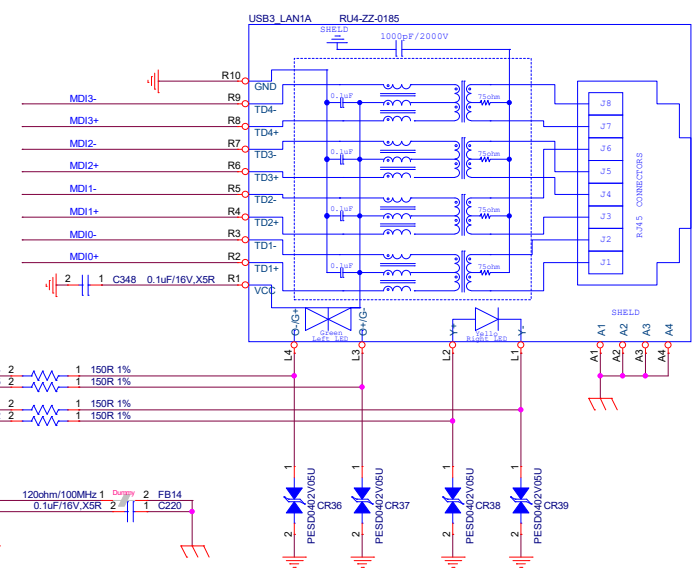

Title			
HARDKNERAL			
Size	Document	Number	Rev
Custom	ADLN-H4		A
Date: Wednesday, March 06, 2024			
Sheet 21 of 40