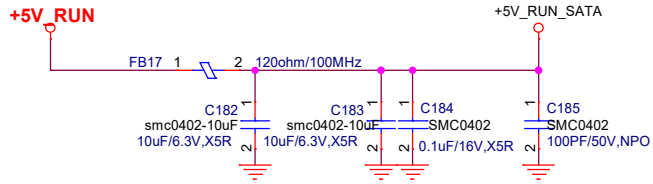

Title		
HARDKNERNAL		
Size	Document Number	Rev
Custom	ADLN-H4	A
Date:	Wednesday, March 06, 2024	Sheet 38 of 40