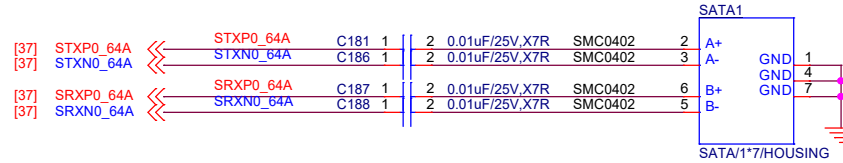

Title		
HARDKNERNAL		
Size	Document Number	Rev
Custom	ADLN-H4	A
Date:	Wednesday, March 06, 2024	Sheet 38 of 40