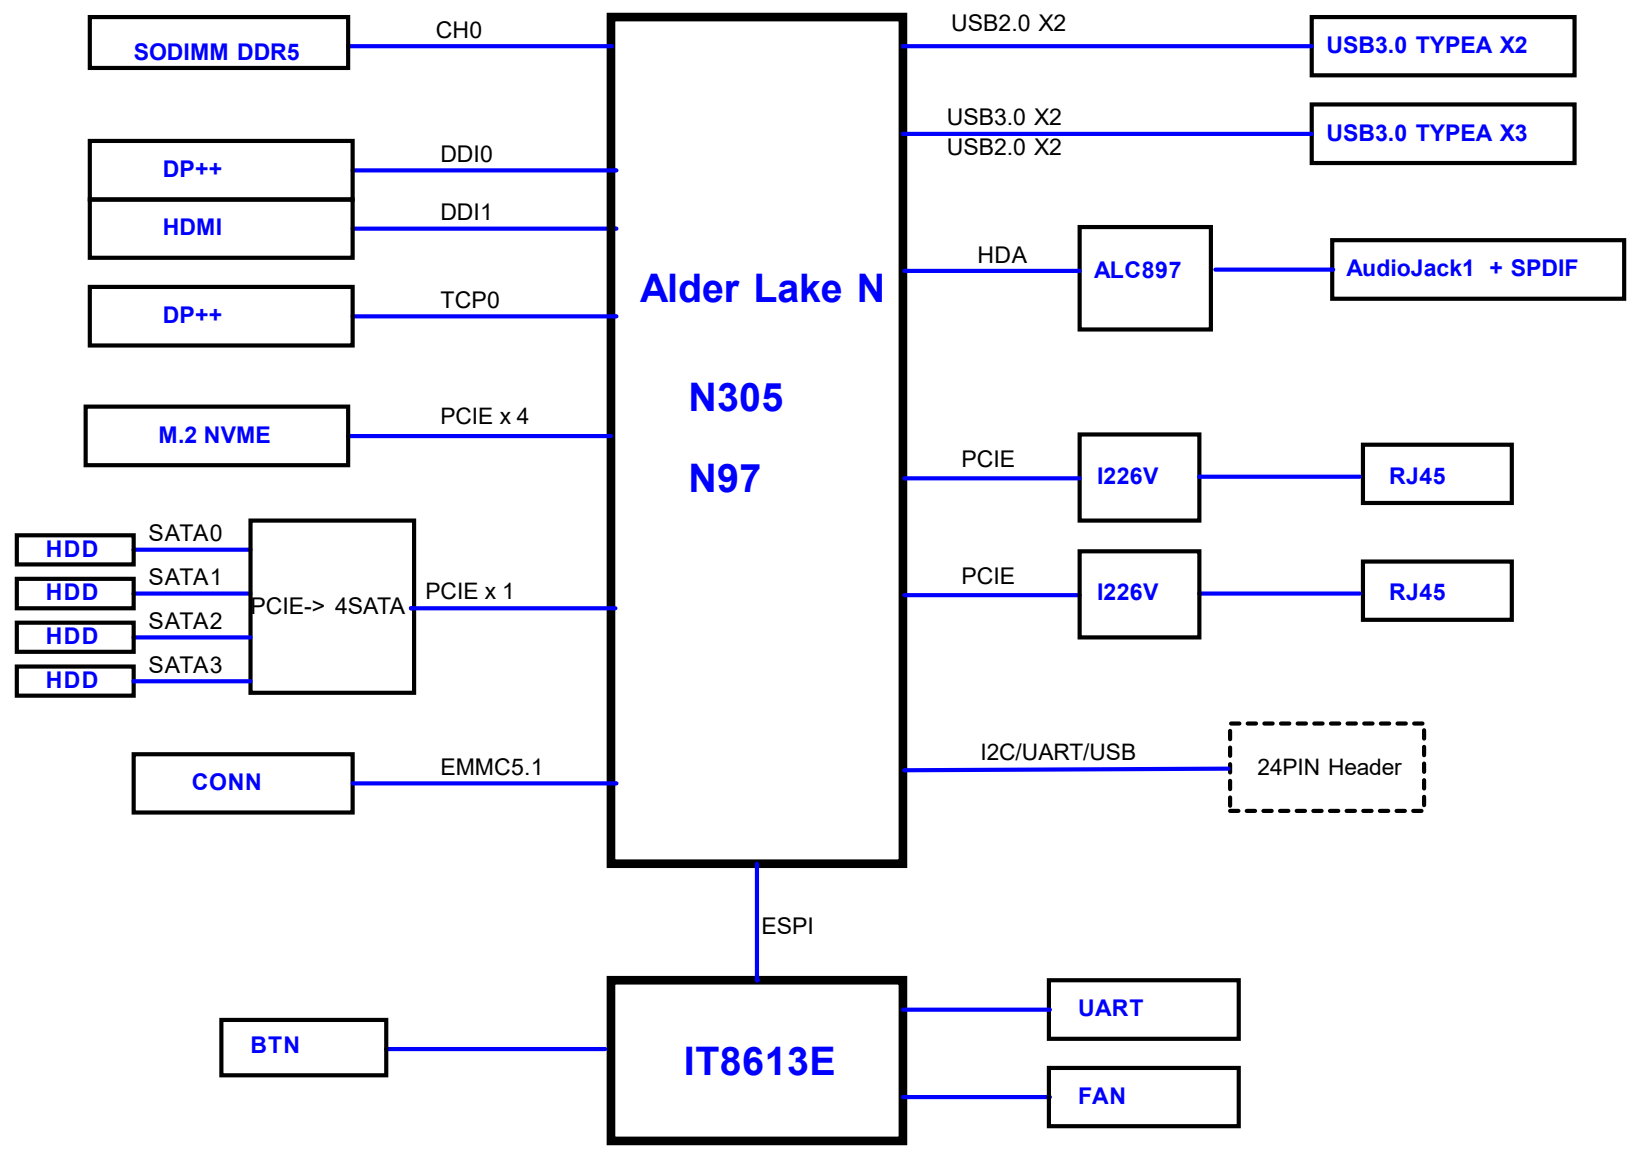

Title		
HARDKERNAL		
Size	Document Number	Rev
B	ADLN-H4	A
Date:	Thursday, March 07, 2024	Sheet 2 of 40