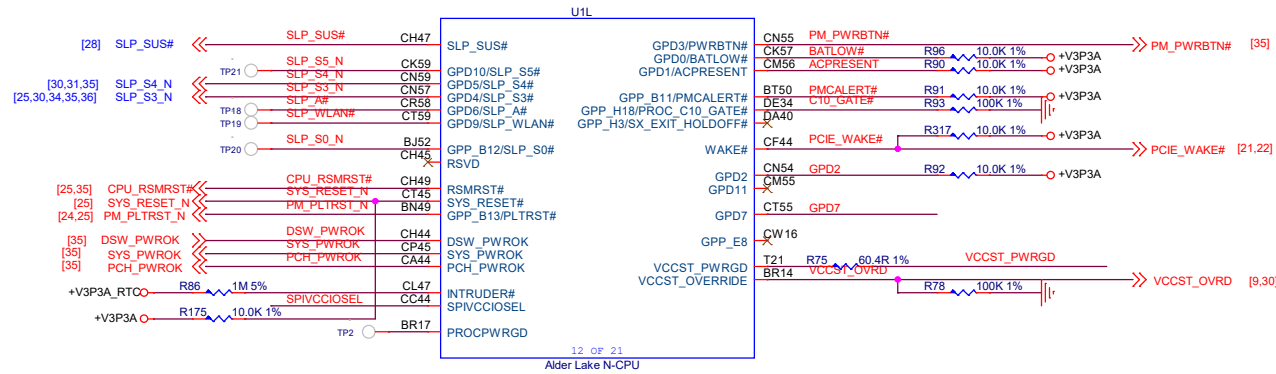

Title		
HARDKERNAL		
Size	Document Number	Rev
Custom	ADLN-H4	A
Date:	Wednesday, March 06, 2024	Sheet 8 of 40