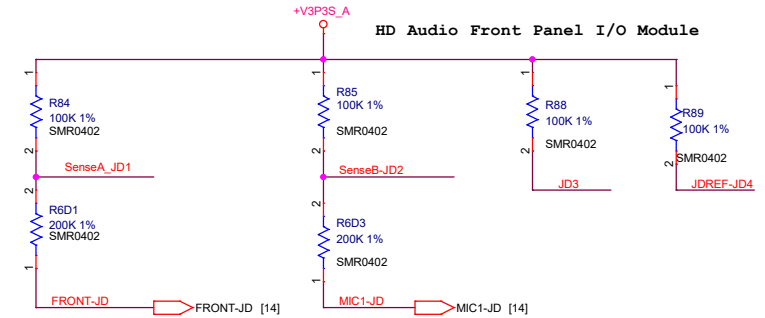

DDR5 SODIMM CHANNEL A

Title		HARDKNERNAL	
Size	Document Number	Rev A	
Customer	ADLN-H4		
Date:	Wednesday, March 06, 2024	Sheet	12 of 40

ALC897-VA2-CG

Analog

Digital

HDA link Power (1.5V~3.3V)

Tied at one point only under the codec