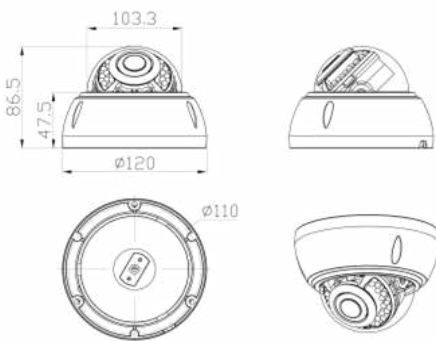

JVS-N3022D-PoE

2MP IR Vandal Proof PoE Dome Camera

Key Features

- Resolution 1920x1080@20fps
- Waterproof IP66 Housing
- 18x IR-LED, Up to 10 Meters
- Supports CloudSEE APP on iOS/Android
- ONVIF 2.4, Compatible with ONVIF Recorder

Dimensions(mm)

Accessory

Specifications

Video	
Image Sensor	1/ 2.7" CMOS
Max Resolution	1920 x 1080
Effective Pixels	2MP
Compression Standard	H.264
Maximum Frame Rate	1080P@20fps / 960P@25fps
SNR(dB)	55.7db
Bit Rate	Main: 261~8192Kbps Sub:87~3480Kbps
Illumination	0Lux (IR ON)
Zoom	16 x (digital zoom)
Lens	
Lens	2.8 mm / 3.6mm
Viewing Angle	2.8 mm: H 92.5°, V 59.9°, D: 108.5° 3.6 mm: H 79.6°, V 47.7°, D: 97.8°
IR-LEDs	18 LEDs
IR-Distance	Up to 20 Meters or 66 feet.
Function	
Motion Detection	Support
Email Alert	Support
Day& Night	Support
Recording	Support (NVR, Windows PC, Smartphone)
DHCP	Support
Pan/Tilt	Not Supported
Audio Input	Support (Ext. Mic)
Audio Codec	Support (G711A/G711U)
SD-Card	Not Supported
Privacy Mask	Support up to 8 areas
Exposure Control	Support
Image Adjustment	Support
Auto. White Balance	Support
Image Rotation	Support (Mirror/Flip)
Intercom	Not Supported
FTP	Not Supported
Network	
Ethernet	10M/100M Ethernet, RJ45 Port
Protocols	HTTP, TCP/IP,UDP, ICMP, RTSP, RTP, RTCP, SMTP, DHCP, DNS
Stream	2x Streams
Wi-Fi	Not Supported
LAN	Support
ONVIF	ONVIF 2.4
User	Up to 13 Users
Browser	IE8+, Chrome42
Smart Phone	iOS/Android
General	
Dimensions(W*H*D)	φ 120*90 (mm)
Weights(g)	500g
Material	Aluminum
Working Temperature	-20°C~60°C
Humidity	RH 10%~90%
Power Supply	DC12V/1.5A, PoE (IEEE 802.3af)
Consumption	Day ≦ 3W Night ≦ 7W
Waterproof	IP66
EAN	