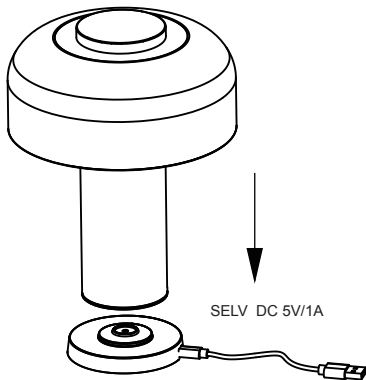

not include

901093
1 charger

901094
6 charger

A