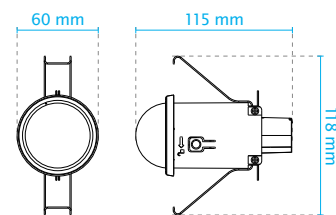

## Key Features

- 2-Megapixel CMOS Sensor
- 30 fps @ 1920 x 1080
- Real-time H.264 and MJPEG Compression (Dual Codec)
- WDR Pro (100dB) to Provide Extreme Visibility in High Light Contrast Scenes
- SNV (Supreme Night Visibility)
- Smart Stream II to Optimize Bandwidth Efficiency
- 3D Noise Reduction for Low-light Conditions
- 70° Tilt Lens
- Built-in IEEE 802.3af Compliant PoE
- Built-in MicroSD/SDHC/SDXC Card Slot for On-board Storage

### Dimensions