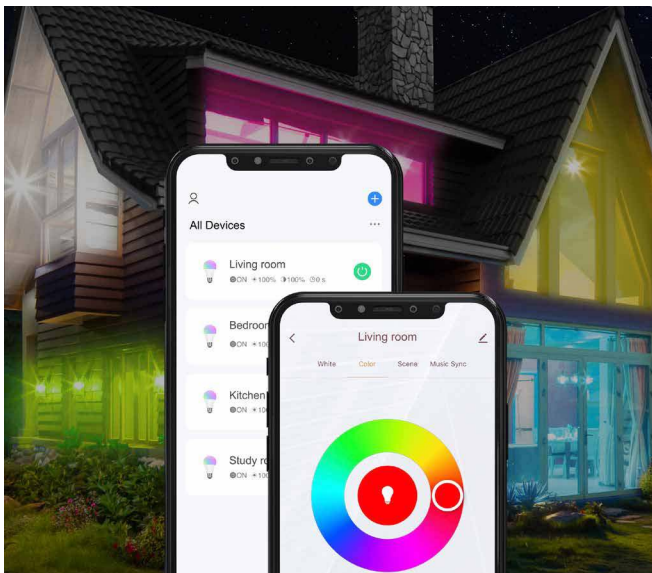

LogiLink®

Wi-Fi LED Reflector Bulb

Art. No.: SH0120

Build Your Smart Home

Change the room color to match your current mood via free smartphone app using Wi-Fi connection.

App Remote Control

Wi-Fi LED Reflector Bulb can be controlled through your existing Wi-Fi network via the free *Smart Life* or *Megos Smart Home* app.

Smart Life

Megos Smart Home

Download the free APP from the App Store or Google Play store.

Wi-Fi
2.4 GHz

E27

600 lm

RGB &
3000-6500 K

7 W

Schedule
& Timer

Schedule Unique Lightings

Preset brightness and color modes to fit your activity or interior.

Remote Control from Anywhere

Control your lighting from anywhere with your phone via the app, even if you're not at home.

Works with Amazon Alexa and Google Home

Manage your lights through voice control to make your life effortless.

Specifications:

Wireless Standard	IEEE 802.11b/g/n
Wireless Technology	Wi-Fi
Wireless Frequency Range	2,412–2,472 MHz
Max. Transmission Power	27.733 mW
Max. Transmit Antenna Gain	2 dBi
Input Voltage	AC 230 V, 50 Hz
Energy Consumption per 1000 Hours	7 kWh
Max. Power Consumption	7 W
Color Rendering Index (Ra)	>80 Ra
Light Source	LED
Light Color	Warm to cool white & RGB
Color Temperature	RGB + 3000–6500K
Rated Luminous Flux	600 lm
Lamp Shape	R63 reflector bulb
Lamp Cap Type	E27
Beam Angle	160°
Wattage Equivalent	70 W
Dimmable	Yes
Number of Switching Cycles	50000 switching cycles
Rated Lifetime of Lamp	15000 hours
Operation Distance (In Open Area)	Up to 45 m
Operating Temperature	-20–45°C
Operating Humidity	20–85% RH (non-condensing)
Protection Class	IP20
Material	Aluminum + PC
Color	Silver
Dimensions	Ø6.5 x 11.8 cm
Weight	90 g
System Requirements	Android 5 or above / iOS 11 or above