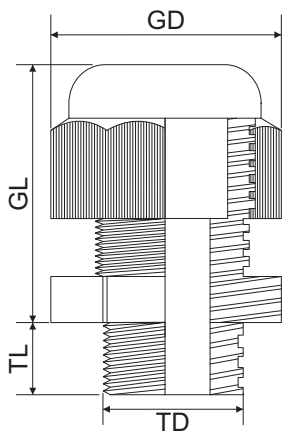

224pcs Cable Gland Set, PG Thread, Grey

Item No. 2102CA111

Thread	Cable range (ømm)	TD (ømm)	TL (mm)	GL (mm)	GD (ømm)	Pcs.
PG7	3.0 ~ 6.5	12.5	9.0	20.2	17.0	40
PG9	4.0 ~ 8.0	15.0	9.0	22.5	20.8	30
PG13.5	6.0 ~ 12.0	20.1	9.0	26.5	25.9	20
PG16	10.0 ~ 14.0	22.2	10.0	27.0	29.0	10
PG21	13.0 ~ 18.0	28.0	12.0	30.6	35.8	8
PG25	16.0 ~ 21.0	30.0	12.0	33.5	38.0	4

Thread	NH (mm)	Pcs.
PG7 X 1.5	4.80	40
PG9 X 1.5	4.90	30
PG13.5 X 1.5	5.00	20
PG16 X 1.5	5.80	10
PG21 X 1.5	6.30	8
PG25 X 1.5	6.70	4

Specification

Material:

Gland - PA 66

Seal - NBR

Color: Grey (RAL7035)

Thread type: PG

Waterproof class: IP68

Working temperature: -20 ~ 80°C